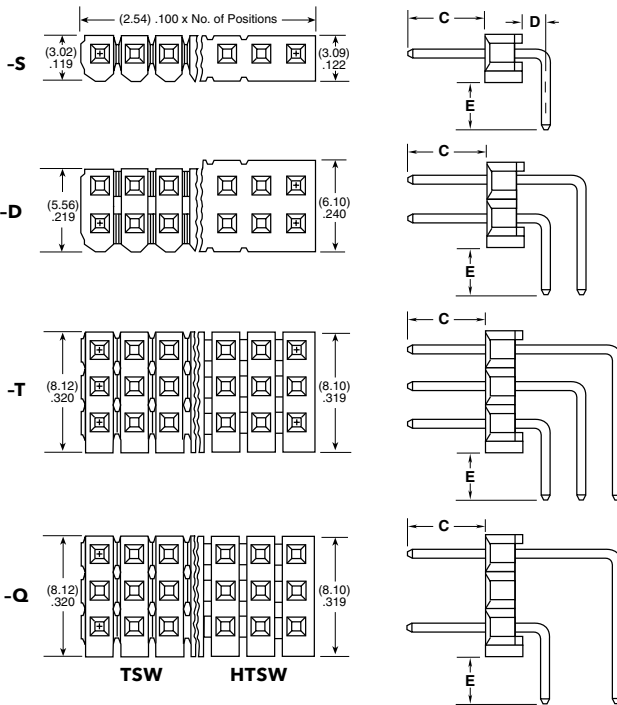

**PLATING OPTION**

- F**  
= Gold flash on post, Matte Tin on tail
- L**  
= 10 μ" (0.25 μm) Gold on post, Matte Tin on tail
- G**  
= 10 μ" (0.25 μm) Gold on post, Gold flash on balance
- T**  
= Matte Tin

**ROW OPTION**

- S**  
= Single Row
- D**  
= Double Row
- T**  
= Triple Row
- Q**  
= Double Row  
(5.08 mm).200" row space

**OTHER OPTION**

- RA or -RE**  
= Right-angle
- NA**  
= Right-angle  
(Using straight body for coplanar mating with SSW-RA series)
- LL**  
= Locking Lead  
See charts for available styles.  
Not available with single row 1 or 2 positions.  
Recommended hole size  
(1.02 mm ± 0.03 mm) .040" ± .001
- LC**  
= Locking Clip  
(Styles -08 thru -13 & -22 only)  
(Requires 4 pin minimum)  
(Not available with T, -Q, -RA or -RE)
- LA**  
= -RA Option with -LL Option
- "XXX"**  
= Polarized Position

**Right-Angle Versions**

LEAD STYLE	D
-RA	(1.52) .060
-RE	(4.06) .160

RIGHT-ANGLE VERSIONS		
-RE LEAD STYLE	C	SINGLE E
-09		(4.83) .190
-10		(7.37) .290
-11	(5.84) .230	(9.91) .390
-12		(12.45) .490
-13		(17.53) .690
-16	(8.13) .320	(2.54) .100
-21		(22.61) .890
-22	(5.84) .230	(2.29) .090
-27		(20.07) .790
-28		(14.99) .590

-RA LEAD STYLE	RIGHT-ANGLE VERSIONS			
	SINGLE (-S)		DOUBLE (-D)	TRIPLE (-T & -Q)
	C	E	E	E
-08		(2.29) .090	(2.29) .090	(2.29) .090
-09		(7.37) .290	(7.37) .290	(7.37) .290
-10	(5.84) .230	(9.91) .390	(9.91) .390	(9.91) .390
-11		(12.45) .490	(12.45) .490	(12.45) .490
-12		(14.99) .590	(14.99) .590	(14.99) .590
-13		(20.07) .790	(20.07) .790	N/A
*-16	(8.13) .320	(5.08) .200	(5.08) .200	(5.08) .200
-21	(5.84) .230	(25.15) .990	N/A	N/A
*-22		(4.83) .190	(4.83) .190	(4.83) .190
*-25	(8.13) .320	(2.54) .100	(2.54) .100	(2.54) .100
-27	(5.84) .230	(22.61) .890	N/A	N/A
-28		(17.53) .690	(17.53) .690	
-29		(20.32) .800	N/A	
-30	(8.13) .320	(15.24) .600	(15.24) .600	