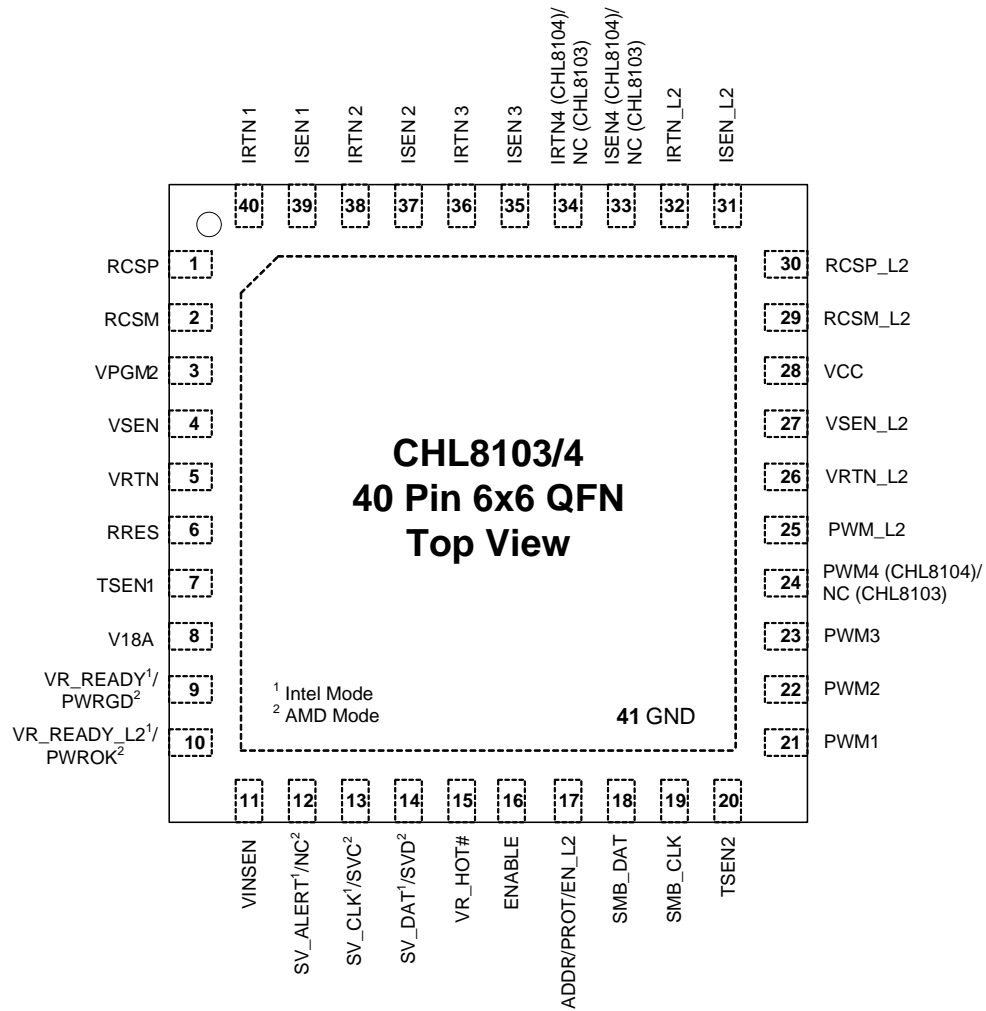

PIN DIAGRAM ENLARGED

Mouser Electronics

Authorized Distributor

Click to View Pricing, Inventory, Delivery & Lifecycle Information:

[Infineon:](#)

[CHL8104-00CRT](#) [CHL8103-00CRT](#) [CHL8102-00CRT](#) [CHL8113-00CRT](#)