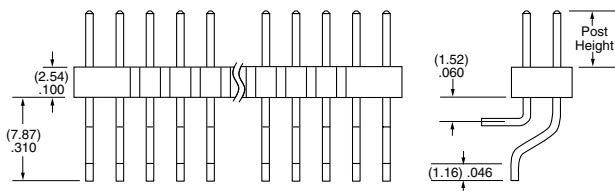

### PLATING OPTION

- F**  
= Gold flash on post, Matte Tin on tail
- L**  
= 10  $\mu$ " (0.25  $\mu$ m) Gold on post, Matte Tin on tail
- S**  
= 30  $\mu$ " (0.76  $\mu$ m) Gold on post, Matte Tin on tail
- T**  
= Matte Tin

### ROW OPTION

- SV**  
= Single Row Vertical Pin
- DV**  
= Double Row Vertical Pin
- SH**  
= Single Row Horizontal Pin
- DH**  
= Double Row Horizontal Pin (Style -01, -02 or -03 only)
- TM**  
= Triple Row Vertical Mixed Technology (Style -01 only) (02 thru 30 positions only)
- MT**  
= Mixed Technology Pin (Style -01, -02 or -03 only)

### OTHER OPTIONS

- "XXX"**  
= Polarized Position
- A**  
= Alignment Pin  
metal or plastic at Samtec discretion (Not available with -TM or -MT) (02 positions minimum) (Not available with -LC)
- LC**  
= Locking Clip  
(Not available with -TM) (3 positions minimum) (Not available with -A) (Manual placement required)
- K**  
= (6.50 mm) .256" DIA Polyimide Film Pick & Place Pad  
(-SH: 4 positions minimum without -TR; 2 & 3 positions available with -TR) (-DH: 4 positions minimum without -TR)
- P**  
= Plastic Pick & Place Pad  
(-DV: 4 positions minimum without -TR; 2 & 3 positions available with -TR) (-SH: 4 positions minimum without -TR; 2 & 3 positions available with -TR) (-DH: 5 positions minimum without -TR) (-SV: 4 positions minimum without -TR; 2 & 3 positions available with -TR)
- TR**  
= Tape & Reel  
-SV: 02-22 positions, -DV: 02-28 positions, -SH: 02-30 positions, -DH: 02-29 positions (Not available with -MT or -TM)
- FR**  
= Full Reel Tape & Reel  
(must order maximum quantity per reel; contact Samtec for quantity breaks)  
-SV: 02-22 positions, -DV: 02-28 positions, -SH: 02-30 positions, -DH: 02-29 positions (Not available with -MT or -TM)

**-DH Row Option**

**-MT Row Option**

**-TM Row Option**