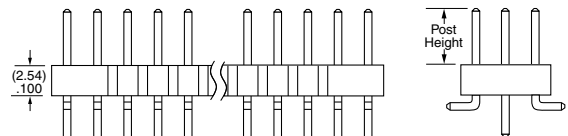

### PLATING OPTION

- F**  
= Gold flash on post, Matte Tin on tail
- L**  
= 10  $\mu$ " (0.25  $\mu$ m) Gold on post, Matte Tin on tail
- S**  
= 30  $\mu$ " (0.76  $\mu$ m) Gold on post, Matte Tin on tail
- T**  
= Matte Tin

### ROW OPTION

- SV**  
= Single Row Vertical Pin
- DV**  
= Double Row Vertical Pin
- SH**  
= Single Row Horizontal Pin
- DH**  
= Double Row Horizontal Pin (Style -01, -02 or -03 only)
- TM**  
= Triple Row Vertical Mixed Technology (Style -01 only) (02 thru 30 positions only)
- MT**  
= Mixed Technology Pin (Style -01, -02 or -03 only)

### OTHER OPTIONS

- "XXX"**  
= Polarized Position
- A**  
= Alignment Pin  
metal or plastic at Samtec discretion (Not available with -TM or -MT) (02 positions minimum) (Not available with -LC)
- LC**  
= Locking Clip  
(Not available with -TM) (3 positions minimum) (Not available with -A) (Manual placement required)
- K**  
= (6.50 mm) .256" DIA Polyimide Film Pick & Place Pad  
(-SH: 4 positions minimum without -TR; 2 & 3 positions available with -TR) (-DH: 4 positions minimum without -TR)
- P**  
= Plastic Pick & Place Pad  
(-DV: 4 positions minimum without -TR; 2 & 3 positions available with -TR) (-SH: 4 positions minimum without -TR; 2 & 3 positions available with -TR) (-DH: 5 positions minimum without -TR) (-SV: 4 positions minimum without -TR; 2 & 3 positions available with -TR)
- TR**  
= Tape & Reel  
-SV: 02-22 positions, -DV: 02-28 positions, -SH: 02-30 positions, -DH: 02-29 positions (Not available with -MT or -TM)
- FR**  
= Full Reel Tape & Reel  
(must order maximum quantity per reel; contact Samtec for quantity breaks)  
-SV: 02-22 positions, -DV: 02-28 positions, -SH: 02-30 positions, -DH: 02-29 positions (Not available with -MT or -TM)

**-DH Row Option**

**-MT Row Option**

**-TM Row Option**