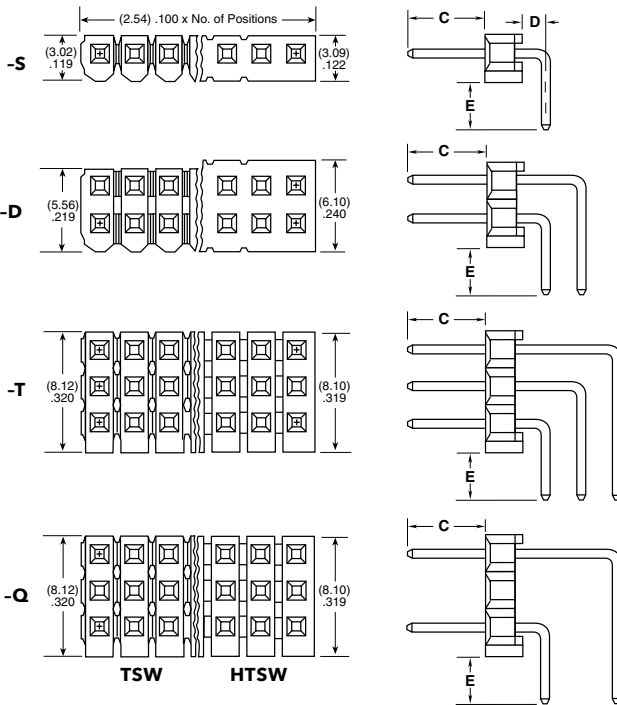

**PLATING OPTION**

- F**  
= Gold flash on post, Matte Tin on tail
- L**  
= 10 μ" (0.25 μm) Gold on post, Matte Tin on tail
- G**  
= 10 μ" (0.25 μm) Gold on post, Gold flash on balance
- T**  
= Matte Tin

**ROW OPTION**

- S**  
= Single Row
- D**  
= Double Row
- T**  
= Triple Row
- Q**  
= Double Row  
(5.08 mm).200" row space

**OTHER OPTION**

- RA or -RE**  
= Right-angle
- NA**  
= Right-angle  
(Using straight body for coplanar mating with SSW-RA series)
- LL**  
= Locking Lead  
See charts for available styles.  
Not available with single row 1 or 2 positions.  
Recommended hole size  
(1.02 mm ± 0.03 mm) .040" ± .001
- LC**  
= Locking Clip  
(Styles -08 thru -13 & -22 only)  
(Requires 4 pin minimum)  
(Not available with T, -Q, -RA or -RE)
- LA**  
= -RA Option with -LL Option
- "XXX"**  
= Polarized Position

**Right-Angle Versions**

LEAD STYLE	D
-RA	(1.52) .060
-RE	(4.06) .160

RIGHT-ANGLE VERSIONS		
-RE LEAD STYLE	C	SINGLE E
-09	(5.84) .230	(4.83) .190
-10		(7.37) .290
-11		(9.91) .390
-12		(12.45) .490
-13	(17.53) .690	(8.13) .320
-16	(2.54) .100	
-21	(22.61) .890	(5.84) .230
-22	(2.29) .090	
-27	(20.07) .790	
-28	(14.99) .590	

-RA LEAD STYLE	RIGHT-ANGLE VERSIONS			
	SINGLE (-S)		DOUBLE (-D)	TRIPLE (-T & -Q)
	C	E	E	E
-08	(5.84) .230	(2.29) .090	(2.29) .090	(2.29) .090
-09		(7.37) .290	(7.37) .290	(7.37) .290
-10		(9.91) .390	(9.91) .390	(9.91) .390
-11		(12.45) .490	(12.45) .490	(12.45) .490
-12		(14.99) .590	(14.99) .590	(14.99) .590
-13		(20.07) .790	(20.07) .790	N/A
*-16	(8.13) .320	(5.08) .200	(5.08) .200	(5.08) .200
-21	(5.84) .230	(25.15) .990	N/A	N/A
*-22	(8.13) .320	(4.83) .190	(4.83) .190	(4.83) .190
*-25	(8.13) .320	(2.54) .100	(2.54) .100	(2.54) .100
-27	(5.84) .230	(22.61) .890	N/A	N/A
-28		(17.53) .690	(17.53) .690	
-29	(8.13) .320	(20.32) .800	N/A	
-30		(15.24) .600	(15.24) .600	