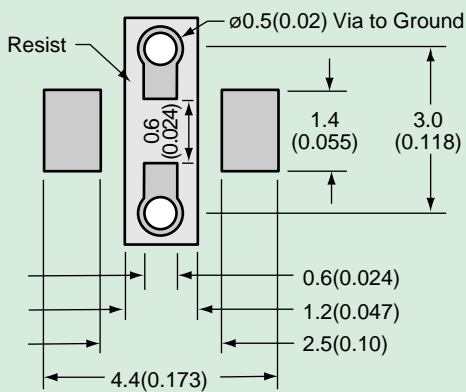

### Typical Example of Suppression

KC KNF32050

LC Filter

### Land Pattern

Unit: mm (inch)