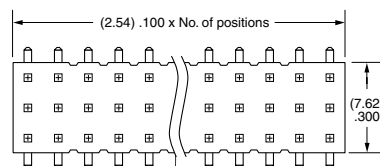

-TM Row Option