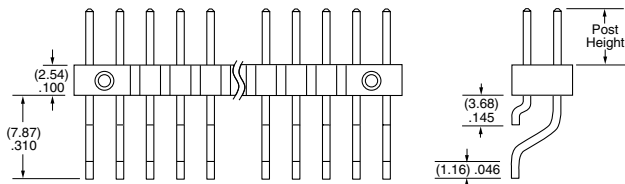

PLATING OPTION

- F**
= Gold flash on post, Matte Tin on tail
- L**
= 10 μ " (0.25 μ m) Gold on post, Matte Tin on tail
- S**
= 30 μ " (0.76 μ m) Gold on post, Matte Tin on tail
- T**
= Matte Tin

ROW OPTION

- SV**
= Single Row Vertical Pin
- DV**
= Double Row Vertical Pin
- SH**
= Single Row Horizontal Pin
- DH**
= Double Row Horizontal Pin (Style -01, -02 or -03 only)
- TM**
= Triple Row Vertical Mixed Technology (Style -01 only) (02 thru 30 positions only)
- MT**
= Mixed Technology Pin (Style -01, -02 or -03 only)

OTHER OPTIONS

- "XXX"**
= Polarized Position
- A**
= Alignment Pin
metal or plastic at Samtec discretion (Not available with -TM or -MT) (02 positions minimum) (Not available with -LC)
- LC**
= Locking Clip
(Not available with -TM) (3 positions minimum) (Not available with -A) (Manual placement required)
- K**
= (6.50 mm) .256" DIA Polyimide Film Pick & Place Pad
(-SH: 4 positions minimum without -TR; 2 & 3 positions available with -TR) (-DH: 4 positions minimum without -TR)
- P**
= Plastic Pick & Place Pad
(-DV: 4 positions minimum without -TR; 2 & 3 positions available with -TR) (-SH: 4 positions minimum without -TR; 2 & 3 positions available with -TR) (-DH: 5 positions minimum without -TR) (-SV: 4 positions minimum without -TR; 2 & 3 positions available with -TR)
- TR**
= Tape & Reel
-SV: 02-22 positions, -DV: 02-28 positions, -SH: 02-30 positions, -DH: 02-29 positions (Not available with -MT or -TM)
- FR**
= Full Reel Tape & Reel
(must order maximum quantity per reel; contact Samtec for quantity breaks)
-SV: 02-22 positions, -DV: 02-28 positions, -SH: 02-30 positions, -DH: 02-29 positions (Not available with -MT or -TM)