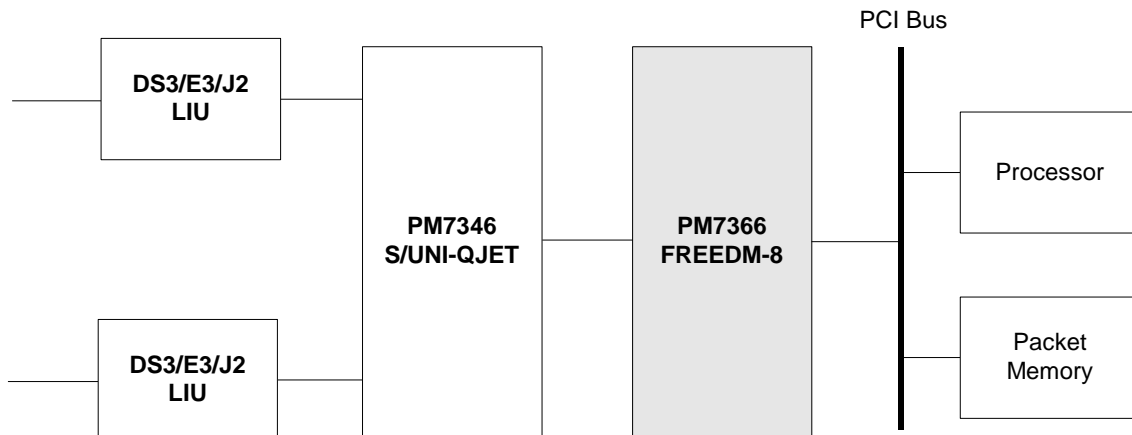

Frame Engine and Datalink Manager

TYPICAL APPLICATIONS

HIGH DENSITY CHANNELIZED AND UNCHANNELIZED T1/E1 INTERFACES

DS3/E3/J2 UPLINK INTERFACES

Mouser Electronics

Authorized Distributor

Click to View Pricing, Inventory, Delivery & Lifecycle Information:

[Microchip:](#)

[PM7366-PI](#) [PM7366-BI](#)