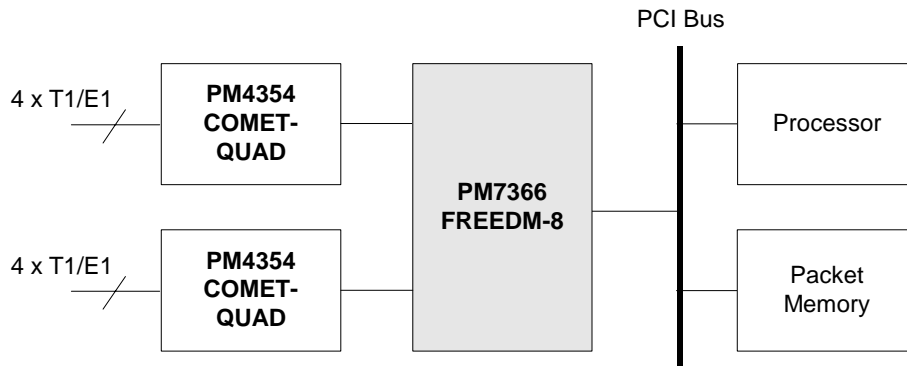

Frame Engine and Datalink Manager

TYPICAL APPLICATIONS

HIGH DENSITY CHANNELIZED AND UNCHANNELIZED T1/E1 INTERFACES

DS3/E3/J2 UPLINK INTERFACES

Mouser Electronics

Authorized Distributor

Click to View Pricing, Inventory, Delivery & Lifecycle Information:

[Microchip:](#)

[PM7366-PI](#) [PM7366-BI](#)