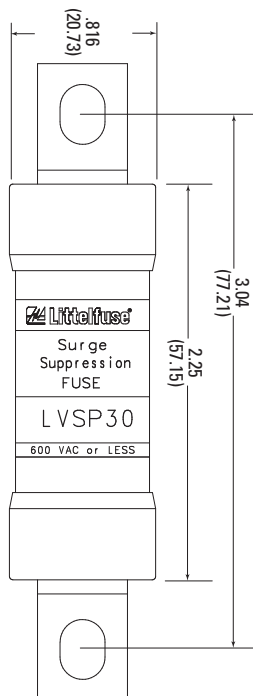

Dimensions Inches (mm)

Cartridge 5-20 A

Leaded 5-20 A

Cartridge 30-80 A

Bolt-In 30-80 A

Bolt-In 100 A

Disclaimer Notice – Information furnished is believed to be accurate and reliable. However, users should independently evaluate the suitability of and test each product selected for their own applications. Littelfuse products are not designed for, and may not be used in, all applications. Read complete Disclaimer Notice at www.littelfuse.com/product-disclaimer.

Mouser Electronics

Authorized Distributor

Click to View Pricing, Inventory, Delivery & Lifecycle Information:

Littelfuse:

[LVSP0100VXL](#) [LVSP0030T](#) [LVSP0080TX2](#) [LVSP0040T](#) [LVSP0015TX2](#) [LVSP0020TX2](#) [LVSP0060T](#)
[LVSP0030TX2](#) [LVSP0100TX2](#) [LVSP0005TX2](#) [LVSP0015TXR](#) [LVSP0040HXP](#) [LVSP0100T](#) [LVSP0005HXR](#)
[LVSP40-2](#) [LVSP0020TXR](#) [LVSP0010TXR](#) [LVSP0060TX2](#) [LVSP0080T](#) [LVSP0005TXR](#) [LVSP0010TX2](#)
[LVSP0040TX2](#) [LVSP0005HX2](#) [LVSP0010HX2](#) [LVSP0010HXR](#) [LVSP0015HX2](#) [LVSP0015HXR](#) [LVSP0020HX2](#)
[LVSP0020HXR](#) [LVSP0030HX2](#) [LVSP0040HX2](#) [LVSP0060HX2](#) [LVSP0080HX2](#)