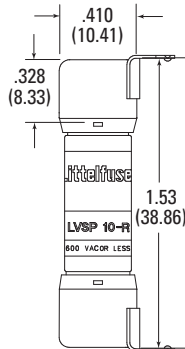

Dimensions Inches (mm)

Cartridge 5-20 A

Leaded 5-20 A

Cartridge 30-80 A

Bolt-In 30-80 A

Bolt-In 100 A

Disclaimer Notice – Information furnished is believed to be accurate and reliable. However, users should independently evaluate the suitability of and test each product selected for their own applications. Littelfuse products are not designed for, and may not be used in, all applications. Read complete Disclaimer Notice at www.littelfuse.com/product-disclaimer.

Mouser Electronics

Authorized Distributor

Click to View Pricing, Inventory, Delivery & Lifecycle Information:

Littelfuse:

[LVSP0100VXL](#) [LVSP0030T](#) [LVSP0080TX2](#) [LVSP0040T](#) [LVSP0015TX2](#) [LVSP0020TX2](#) [LVSP0060T](#)
[LVSP0030TX2](#) [LVSP0100TX2](#) [LVSP0005TX2](#) [LVSP0015TXR](#) [LVSP0040HXP](#) [LVSP0100T](#) [LVSP0005HXR](#)
[LVSP40-2](#) [LVSP0020TXR](#) [LVSP0010TXR](#) [LVSP0060TX2](#) [LVSP0080T](#) [LVSP0005TXR](#) [LVSP0010TX2](#)
[LVSP0040TX2](#) [LVSP0005HX2](#) [LVSP0010HX2](#) [LVSP0010HXR](#) [LVSP0015HX2](#) [LVSP0015HXR](#) [LVSP0020HX2](#)
[LVSP0020HXR](#) [LVSP0030HX2](#) [LVSP0040HX2](#) [LVSP0060HX2](#) [LVSP0080HX2](#)