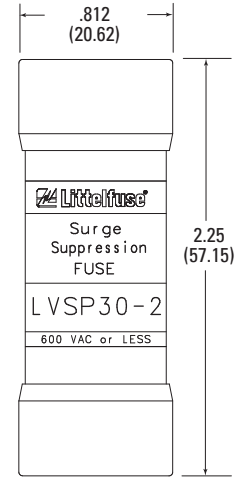

Dimensions Inches (mm)

Cartridge 5-20 A

Leaded 5-20 A

Cartridge 30-80 A

Bolt-In 30-80 A

Bolt-In 100 A

Disclaimer Notice – Information furnished is believed to be accurate and reliable. However, users should independently evaluate the suitability of and test each product selected for their own applications. Littelfuse products are not designed for, and may not be used in, all applications. Read complete Disclaimer Notice at www.littelfuse.com/product-disclaimer.

Mouser Electronics

Authorized Distributor

Click to View Pricing, Inventory, Delivery & Lifecycle Information:

Littelfuse:

[LVSP0100VXL](#) [LVSP0030T](#) [LVSP0080TX2](#) [LVSP0040T](#) [LVSP0015TX2](#) [LVSP0020TX2](#) [LVSP0060T](#)
[LVSP0030TX2](#) [LVSP0100TX2](#) [LVSP0005TX2](#) [LVSP0015TXR](#) [LVSP0040HXP](#) [LVSP0100T](#) [LVSP0005HXR](#)
[LVSP40-2](#) [LVSP0020TXR](#) [LVSP0010TXR](#) [LVSP0060TX2](#) [LVSP0080T](#) [LVSP0005TXR](#) [LVSP0010TX2](#)
[LVSP0040TX2](#) [LVSP0005HX2](#) [LVSP0010HX2](#) [LVSP0010HXR](#) [LVSP0015HX2](#) [LVSP0015HXR](#) [LVSP0020HX2](#)
[LVSP0020HXR](#) [LVSP0030HX2](#) [LVSP0040HX2](#) [LVSP0060HX2](#) [LVSP0080HX2](#)