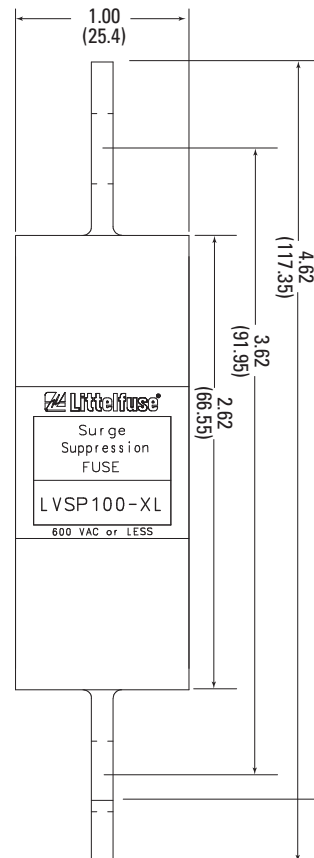

Dimensions Inches (mm)

Cartridge 5-20 A

Leaded 5-20 A

Cartridge 30-80 A

Bolt-In 30-80 A

Bolt-In 100 A

Disclaimer Notice – Information furnished is believed to be accurate and reliable. However, users should independently evaluate the suitability of and test each product selected for their own applications. Littelfuse products are not designed for, and may not be used in, all applications. Read complete Disclaimer Notice at www.littelfuse.com/product-disclaimer.

Mouser Electronics

Authorized Distributor

Click to View Pricing, Inventory, Delivery & Lifecycle Information:

Littelfuse:

[LVSP0100VXL](#) [LVSP0030T](#) [LVSP0080TX2](#) [LVSP0040T](#) [LVSP0015TX2](#) [LVSP0020TX2](#) [LVSP0060T](#)
[LVSP0030TX2](#) [LVSP0100TX2](#) [LVSP0005TX2](#) [LVSP0015TXR](#) [LVSP0040HXP](#) [LVSP0100T](#) [LVSP0005HXR](#)
[LVSP40-2](#) [LVSP0020TXR](#) [LVSP0010TXR](#) [LVSP0060TX2](#) [LVSP0080T](#) [LVSP0005TXR](#) [LVSP0010TX2](#)
[LVSP0040TX2](#) [LVSP0005HX2](#) [LVSP0010HX2](#) [LVSP0010HXR](#) [LVSP0015HX2](#) [LVSP0015HXR](#) [LVSP0020HX2](#)
[LVSP0020HXR](#) [LVSP0030HX2](#) [LVSP0040HX2](#) [LVSP0060HX2](#) [LVSP0080HX2](#)