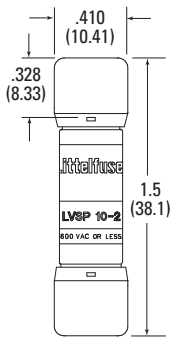

Dimensions Inches (mm)

Cartridge 5-20 A

Leaded 5-20 A

Cartridge 30-80 A

Bolt-In 30-80 A

Bolt-In 100 A

Disclaimer Notice – Information furnished is believed to be accurate and reliable. However, users should independently evaluate the suitability of and test each product selected for their own applications. Littelfuse products are not designed for, and may not be used in, all applications. Read complete Disclaimer Notice at www.littelfuse.com/product-disclaimer.

Mouser Electronics

Authorized Distributor

Click to View Pricing, Inventory, Delivery & Lifecycle Information:

Littelfuse:

[LVSP0100VXL](#) [LVSP0030T](#) [LVSP0080TX2](#) [LVSP0040T](#) [LVSP0015TX2](#) [LVSP0020TX2](#) [LVSP0060T](#)
[LVSP0030TX2](#) [LVSP0100TX2](#) [LVSP0005TX2](#) [LVSP0015TXR](#) [LVSP0040HXP](#) [LVSP0100T](#) [LVSP0005HXR](#)
[LVSP40-2](#) [LVSP0020TXR](#) [LVSP0010TXR](#) [LVSP0060TX2](#) [LVSP0080T](#) [LVSP0005TXR](#) [LVSP0010TX2](#)
[LVSP0040TX2](#) [LVSP0005HX2](#) [LVSP0010HX2](#) [LVSP0010HXR](#) [LVSP0015HX2](#) [LVSP0015HXR](#) [LVSP0020HX2](#)
[LVSP0020HXR](#) [LVSP0030HX2](#) [LVSP0040HX2](#) [LVSP0060HX2](#) [LVSP0080HX2](#)