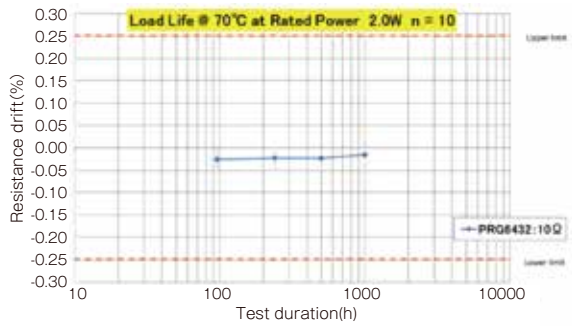

PRG series

High power thin film chip resistors (long side terminal)

PRG series

Reliability test data

Biased life test

Thin film surface mount resistors

PRG series

High temperature high humidity (biased)