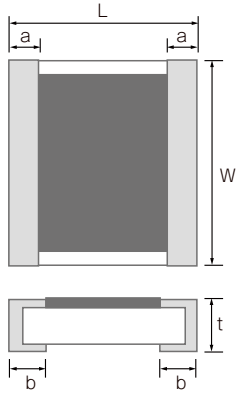

◆Dimensions

Type	Size (inch)	W	L	a	b	t
PRG2010	0804	2.00±0.20	1.00±0.20	0.20±0.10	0.25±0.10	0.35±0.10
PRG3216	1206	3.20+0.40/-0.20	1.60±0.20	0.30±0.20	0.35±0.20	0.45+0.15/-0.10
PRG5025	2010	5.00±0.20	2.50±0.20	0.55±0.20	0.60±0.20	0.45+0.15/-0.10
PRG6432	2512	6.40+0.20/-0.40	3.20±0.20	0.40±0.20	0.55±0.20	0.45+0.15/-0.10

(unit : mm)

Thin film surface mount resistors

◆Reliability specification

Test items	Condition (test methods (JIS C5201-1))	Standard	
		≤47Ω	≥47Ω
Life (biased)	70°C, rated voltage, ^{*1} 90min on 30min off, 1000hours	±(0.25%+0.05Ω)	±(0.1%+0.01Ω)
High temperature high humidity	85°C, 85%RH, 1/10 of rated power, 90min on 30min off, 1000hours	±(0.25%+0.05Ω)	±(0.1%+0.01Ω)
Temperature shock	-55°C (30min) ~ 125°C (30min) 1000cycles	±(0.25%+0.05Ω)	±(0.1%+0.01Ω)
High temperature exposure	155°C, no bias, 1000hours	±(0.25%+0.05Ω)	±(0.1%+0.01Ω)
Resistance to soldering heat	260±5°C, 10 seconds (reflow)	±(0.1%+0.01Ω)	±(0.05%+0.01Ω)