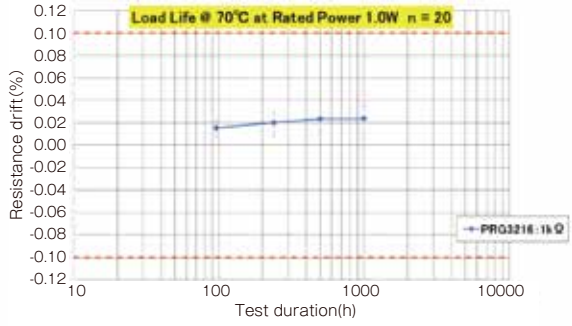

High power thin film chip resistors (long side terminal)

PRG series

Reliability test data

Biased life test

Thin film surface mount resistors

PRG series