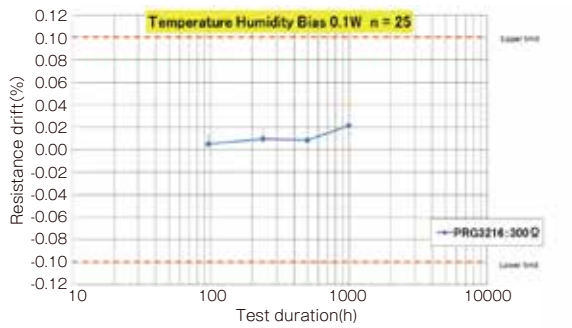

PRG series

High power thin film chip resistors (long side terminal)

PRG series

Reliability test data

Biased life test

Thin film surface mount resistors

PRG series

High temperature high humidity (biased)