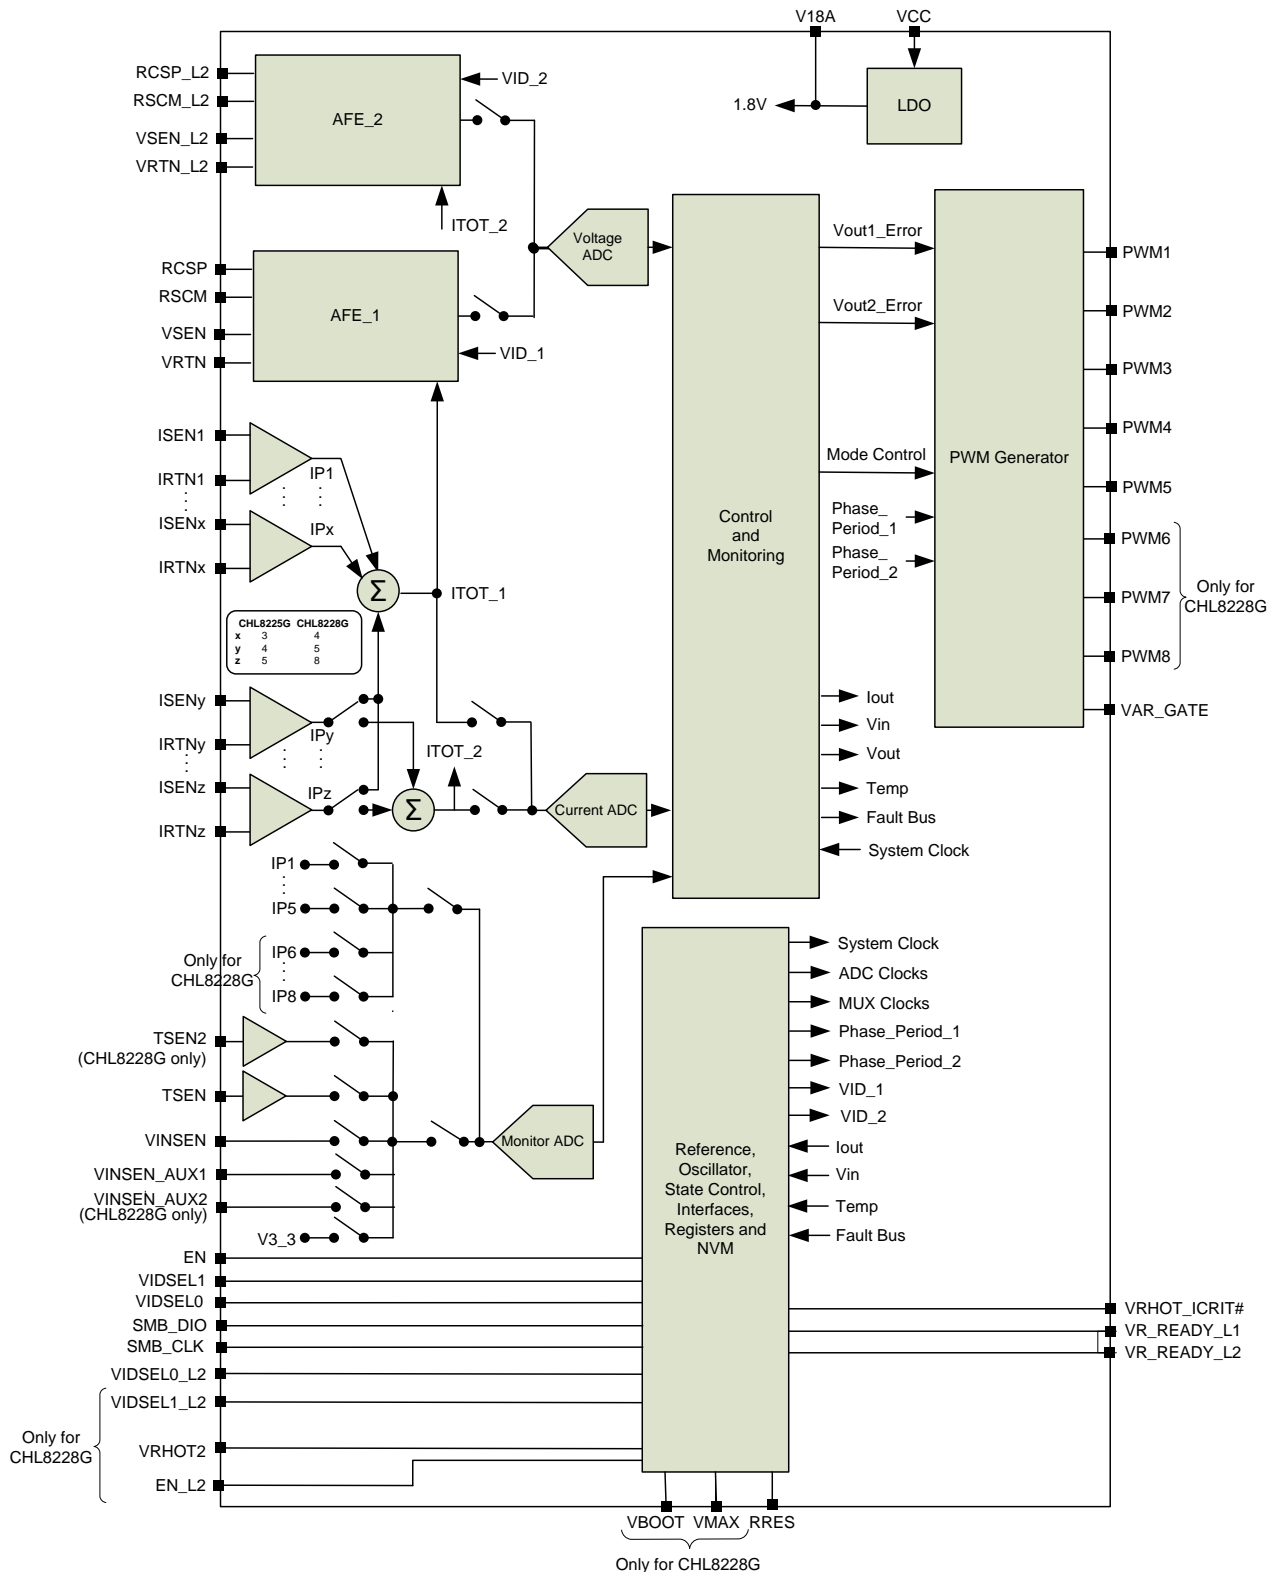

FUNCTIONAL BLOCK DIAGRAM

Figure 5: CHL8225G & CHL8228G Functional Block Diagram

Mouser Electronics

Authorized Distributor

Click to View Pricing, Inventory, Delivery & Lifecycle Information:

[Infineon:](#)

[CHL8225G-00CRT](#)