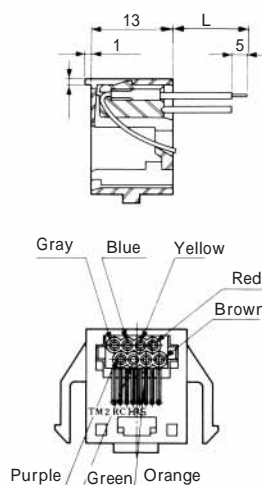

MODULAR CONNECTORS

CL 222 TM

TM1RV-647AF88- *

CL No.	Part No.	RoHS
222-4454-3	TM1RV647AF88-35S-150M	YES

Color	L (mm)
Brown	150
White	150
Yellow	150
Green	150
Red	150
Black	150
Blue	150
Orange	150

Note: Standard color is warm gray.

TM2RC-88- *

CL No.	Part No.	RoHS
222-4434-6	TM2RCV-M88-5S-450M	YES

Color	L (mm)
Gray	450
Purple	450
Blue	450
Green	450
Yellow	450
Orange	450
Red	450
Brown	450

Note: Standard finish color is beige white.

Mouser Electronics