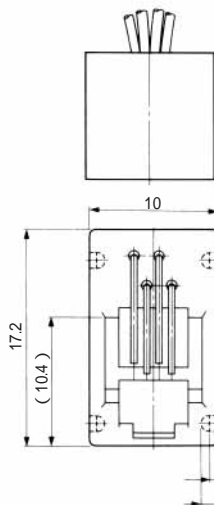

MODULAR CONNECTORS

CL 222 TM

TM1R-616W44- *

CL No.	Part No.	RoHS
222-4441-1	TM1R-616W44-4S-150M	YES

Color	L (mm)
Yellow	150
Green	150
Red	150
Black	150

Note: Standard finish color is gray.

TM2RD-F44- *

CL No.	Part No.	RoHS
222-4467-5	TM2RD-F44-4S-150M	YES

Color	L (mm)
Yellow	150
Green	150
Red	150
Black	150

Note: Standard finish color is warm gray.

TM2RDA-F44- *

CL No.	Part No.	RoHS
CL222-4440-9	TM2RDA-F44-4S-150M	YES

Color	L (mm)
Yellow	150
Green	150
Red	150
Black	150

TM1RV-623K66- *

TM1RV-623K64- *

TM1RV-623K62- *

CL No.	Part No.	RoHS
222-4307-9	TM1RV-623K66-4S-150M	YES

Color	L (mm)
White	150
Yellow	150
Green	150
Red	150
Black	150
Blue	150

Color	L (mm)
Yellow	150
Green	150
Red	150
Black	150

CL No.	Part No.	RoHS
222-4471-2	TM1RV-623P66-35S-150M	YES

Color	L (mm)
White	150
Black	150
Red	150
Green	150
Yellow	150
Blue	150

CL No.	Part No.	RoHS
222-4425-5	TM1RV-623P64-35S-150M	YES

Color	L (mm)
Black	150
Red	150
Green	150
Yellow	150