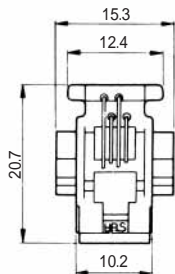

MODULAR CONNECTORS

CL 222 TM

TM1R-616W44- *

CL No.	Part No.	RoHS
222-4441-1	TM1R-616W44-4S-150M	YES

Color	L (mm)
Yellow	150
Green	150
Red	150
Black	150

Note: Standard finish color is gray.

TM2RD-F44- *

CL No.	Part No.	RoHS
222-4467-5	TM2RD-F44-4S-150M	YES

Color	L (mm)
Yellow	150
Green	150
Red	150
Black	150

Note: Standard finish color is warm gray.

TM2RDA-F44- *

CL No.	Part No.	RoHS
CL222-4440-9	TM2RDA-F44-4S-150M	YES

Color	L (mm)
Yellow	150
Green	150
Red	150
Black	150

TM1RV-623K66- *

TM1RV-623K64- *

TM1RV-623K62- *

CL No.	Part No.	RoHS
222-4307-9	TM1RV-623K66-4S-150M	YES

Color	L (mm)
White	150
Yellow	150
Green	150
Red	150
Black	150
Blue	150

Color	L (mm)
Yellow	150
Green	150
Red	150
Black	150

CL No.	Part No.	RoHS
222-4471-2	TM1RV-623P66-35S-150M	YES

Color	L (mm)
White	150
Black	150
Red	150
Green	150
Yellow	150
Blue	150

CL No.	Part No.	RoHS
222-4425-5	TM1RV-623P64-35S-150M	YES

Color	L (mm)
Black	150
Red	150
Green	150
Yellow	150