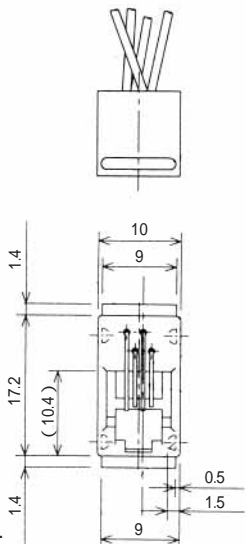

MODULAR CONNECTORS

CL 222 TM

TM1R-616W44- *

CL No.	Part No.	RoHS
222-4441-1	TM1R-616W44-4S-150M	YES

Color	L (mm)
Yellow	150
Green	150
Red	150
Black	150

Note: Standard finish color is gray.

TM2RD-F44- *

CL No.	Part No.	RoHS
222-4467-5	TM2RD-F44-4S-150M	YES

Color	L (mm)
Yellow	150
Green	150
Red	150
Black	150

Note: Standard finish color is warm gray.

TM2RDA-F44- *

CL No.	Part No.	RoHS
CL222-4440-9	TM2RDA-F44-4S-150M	YES

Color	L (mm)
Yellow	150
Green	150
Red	150
Black	150

TM1RV-623K66- *

TM1RV-623K64- *

TM1RV-623K62- *

CL No.	Part No.	RoHS
222-4307-9	TM1RV-623K66-4S-150M	YES

Color	L (mm)
White	150
Yellow	150
Green	150
Red	150
Black	150
Blue	150

Color	L (mm)
Yellow	150
Green	150
Red	150
Black	150

CL No.	Part No.	RoHS
222-4471-2	TM1RV-623P66-35S-150M	YES

Color	L (mm)
White	150
Black	150
Red	150
Green	150
Yellow	150
Blue	150

CL No.	Part No.	RoHS
222-4425-5	TM1RV-623P64-35S-150M	YES

Color	L (mm)
Black	150
Red	150
Green	150
Yellow	150