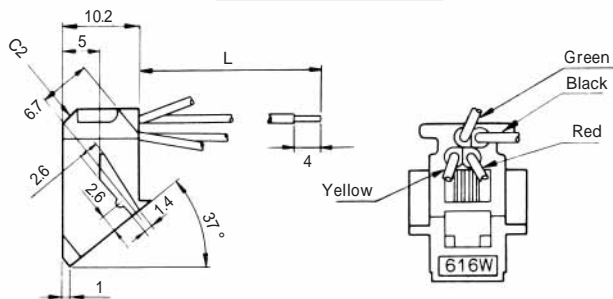

MODULAR CONNECTORS

CL 222 TM

TM1R-616W44- *

CL No.	Part No.	RoHS
222-4441-1	TM1R-616W44-4S-150M	YES

Color	L (mm)
Yellow	150
Green	150
Red	150
Black	150

Note: Standard finish color is gray.

TM2RD-F44- *

CL No.	Part No.	RoHS
222-4467-5	TM2RD-F44-4S-150M	YES

Color	L (mm)
Yellow	150
Green	150
Red	150
Black	150

Note: Standard finish color is warm gray.

TM2RDA-F44- *

CL No.	Part No.	RoHS
CL222-4440-9	TM2RDA-F44-4S-150M	YES

Color	L (mm)
Yellow	150
Green	150
Red	150
Black	150