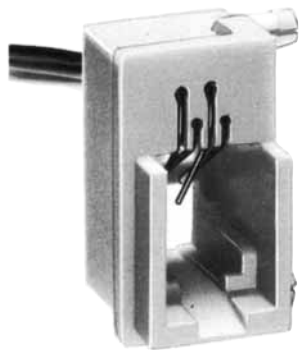

MODULAR CONNECTORS

CL 222 TM

TM1R-616W44- *

CL No.	Part No.	RoHS
222-4441-1	TM1R-616W44-4S-150M	YES

Color	L (mm)
Yellow	150
Green	150
Red	150
Black	150

Note: Standard finish color is gray.

TM2RD-F44- *

CL No.	Part No.	RoHS
222-4467-5	TM2RD-F44-4S-150M	YES

Color	L (mm)
Yellow	150
Green	150
Red	150
Black	150

Note: Standard finish color is warm gray.

TM2RDA-F44- *

CL No.	Part No.	RoHS
CL222-4440-9	TM2RDA-F44-4S-150M	YES

Color	L (mm)
Yellow	150
Green	150
Red	150
Black	150

Note: Standard finish color is warm gray.

MODULAR CONNECTORS

CL 222 TM

TM6RA-144- *

CL No.	Part No.	RoHS
222-4474-0	TM6RA-144-35S-150M	YES

Color	L (mm)
Yellow	150
Green	150
Red	150
Black	150

Note: Standard finish color is ash gray.