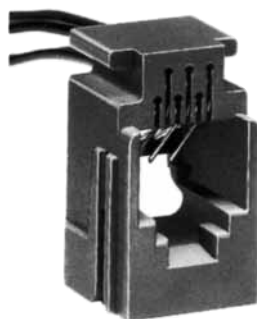

CL No.	Part No.	RoHS
222-4470-0	TM1RV-623K62-4S-150M	YES

Color	L (mm)
Green	150
Red	150

Note1: Standard finish color is gray.

Note2: The drawing is shown sample of TM1RV-623K66- *

TM1RV-623P66- *

TM1RV-623P64- *

CL No.	Part No.	RoHS
222-4471-2	TM1RV-623P66-35S-150M	YES

Color	L (mm)
White	150
Black	150
Red	150
Green	150
Yellow	150
Blue	150

CL No.	Part No.	RoHS
222-4425-5	TM1RV-623P64-35S-150M	YES

Color	L (mm)
Black	150
Red	150
Green	150
Yellow	150