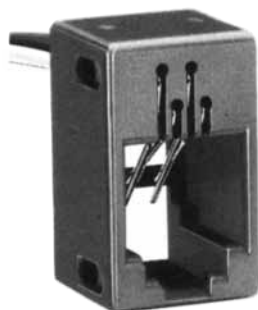

MODULAR CONNECTORS

CL 222 TM

TM1R-616W44- *

CL No.	Part No.	RoHS
222-4441-1	TM1R-616W44-4S-150M	YES

Color	L (mm)
Yellow	150
Green	150
Red	150
Black	150

Note: Standard finish color is gray.

TM2RD-F44- *

CL No.	Part No.	RoHS
222-4467-5	TM2RD-F44-4S-150M	YES

Color	L (mm)
Yellow	150
Green	150
Red	150
Black	150

Note: Standard finish color is warm gray.

TM2RDA-F44- *

CL No.	Part No.	RoHS
CL222-4440-9	TM2RDA-F44-4S-150M	YES

Color	L (mm)
Yellow	150
Green	150
Red	150
Black	150

Note: Standard finish color is warm gray.

MODULAR CONNECTORS

CL 222 TM

TM6RA-144- *

CL No.	Part No.	RoHS
222-4474-0	TM6RA-144-35S-150M	YES

Color	L (mm)
Yellow	150
Green	150
Red	150
Black	150

Note: Standard finish color is ash gray.