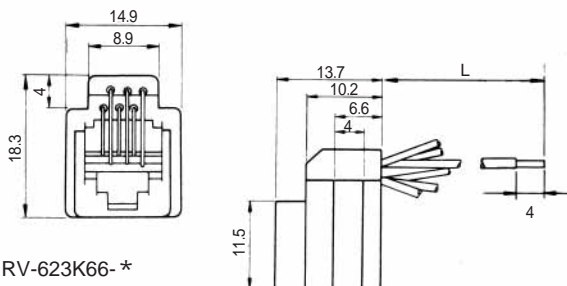

CL No.	Part No.	RoHS
222-4307-9	TM1RV-623K66-4S-150M	YES

Color	L (mm)
White	150
Yellow	150
Green	150
Red	150
Black	150
Blue	150

Color	L (mm)
Yellow	150
Green	150
Red	150
Black	150

CL No.	Part No.	RoHS
222-4470-0	TM1RV-623K62-4S-150M	YES

Color	L (mm)
Green	150
Red	150

Note1: Standard finish color is gray.

Note2: The drawing is shown sample of TM1RV-623K66- *