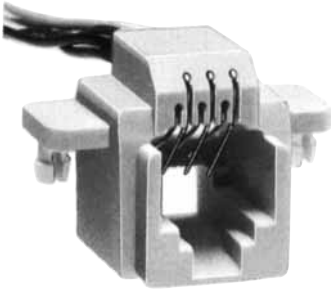

Note1: Standard finish color is gray.

Note2: The drawing is shown sample of TM1RV-623P66- *

MODULAR CONNECTORS

CL 222 TM

●TM7RV-66-*

CL No.	Part No.	RoHS
222-4472-5	TM7RV-A66-35S-150M	YES

Color	L (mm)
White	150
Yellow	150
Green	150
Red	150
Black	150
Blue	150