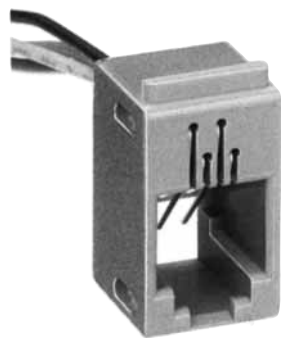

MODULAR CONNECTORS

CL 222 TM

TM1R-616W44- *

CL No.	Part No.	RoHS
222-4441-1	TM1R-616W44-4S-150M	YES

Color	L (mm)
Yellow	150
Green	150
Red	150
Black	150

Note: Standard finish color is gray.

TM2RD-F44- *

CL No.	Part No.	RoHS
222-4467-5	TM2RD-F44-4S-150M	YES

Color	L (mm)
Yellow	150
Green	150
Red	150
Black	150

Note: Standard finish color is warm gray.

TM2RDA-F44- *

CL No.	Part No.	RoHS
CL222-4440-9	TM2RDA-F44-4S-150M	YES

Color	L (mm)
Yellow	150
Green	150
Red	150
Black	150

Note: Standard finish color is warm gray.

MODULAR CONNECTORS

CL 222 TM

TM6RA-144- *

CL No.	Part No.	RoHS
222-4474-0	TM6RA-144-35S-150M	YES

Color	L (mm)
Yellow	150
Green	150
Red	150
Black	150

Note: Standard finish color is ash gray.