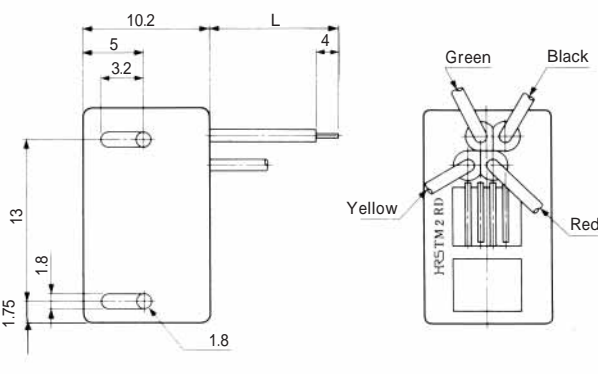

MODULAR CONNECTORS

CL 222 TM

TM1R-616W44- *

CL No.	Part No.	RoHS
222-4441-1	TM1R-616W44-4S-150M	YES

Color	L (mm)
Yellow	150
Green	150
Red	150
Black	150

Note: Standard finish color is gray.

TM2RD-F44- *

CL No.	Part No.	RoHS
222-4467-5	TM2RD-F44-4S-150M	YES

Color	L (mm)
Yellow	150
Green	150
Red	150
Black	150

Note: Standard finish color is warm gray.

TM2RDA-F44- *

CL No.	Part No.	RoHS
CL222-4440-9	TM2RDA-F44-4S-150M	YES

Color	L (mm)
Yellow	150
Green	150
Red	150
Black	150