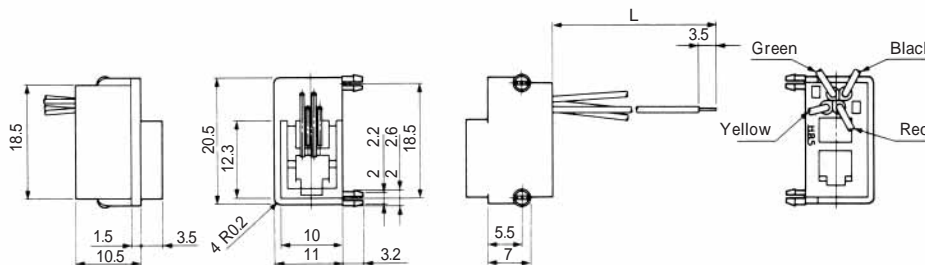

Note: Standard finish color is warm gray.

MODULAR CONNECTORS

CL 222 TM

TM6RA-144- *

CL No.	Part No.	RoHS
222-4474-0	TM6RA-144-35S-150M	YES

Color	L (mm)
Yellow	150
Green	150
Red	150
Black	150

Note: Standard finish color is ash gray.

TM1RV-623K66- *

TM1RV-623K64- *

TM1RV-623K62- *

CL No.	Part No.	RoHS
222-4307-9	TM1RV-623K66-4S-150M	YES

Color	L (mm)
White	150
Yellow	150
Green	150
Red	150
Black	150
Blue	150

Color	L (mm)
Yellow	150
Green	150
Red	150
Black	150