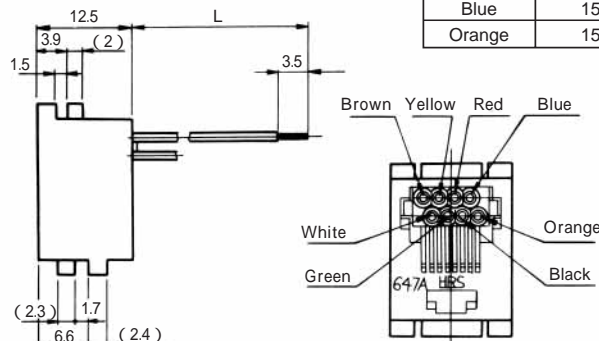

CL No.	Part No.	RoHS
222-4456-9	TM2RGV-L64-4S-150M	YES

Color	L (mm)
Yellow	150
Green	150
Red	150
Black	150

CL No.	Part No.	RoHS
222-4455-6	TM2RGV-L62-4S-150M	YES

Color	L (mm)
Green	150
Red	150

Note1: Standard finish color is dark brown. Note2: The drawing is shown sample of TM2RGV-L64-*

MODULAR CONNECTORS

CL 222 TM

TM1RV-647AF88- *

CL No.	Part No.	RoHS
222-4454-3	TM1RV647AF88-35S-150M	YES

Color	L (mm)
Brown	150
White	150
Yellow	150
Green	150
Red	150
Black	150
Blue	150
Orange	150

Note: Standard color is warm gray.

TM2RC-88- *

CL No.	Part No.	RoHS
222-4434-6	TM2RCV-M88-5S-450M	YES

Color	L (mm)
Gray	450
Purple	450
Blue	450
Green	450
Yellow	450
Orange	450
Red	450
Brown	450

Note: Standard finish color is beige white.

Mouser Electronics