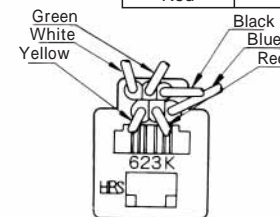

Note1: Standard finish color is gray.

Note2: The drawing is shown sample of TM1RV-623K66- *