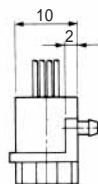

MODULAR CONNECTORS

CL 222 TM

TM1R-616W44- *

CL No.	Part No.	RoHS
222-4441-1	TM1R-616W44-4S-150M	YES

Color	L (mm)
Yellow	150
Green	150
Red	150
Black	150

Note: Standard finish color is gray.

TM2RD-F44- *

CL No.	Part No.	RoHS
222-4467-5	TM2RD-F44-4S-150M	YES

Color	L (mm)
Yellow	150
Green	150
Red	150
Black	150

Note: Standard finish color is warm gray.

TM2RDA-F44- *

CL No.	Part No.	RoHS
CL222-4440-9	TM2RDA-F44-4S-150M	YES

Color	L (mm)
Yellow	150
Green	150
Red	150
Black	150

Note: Standard finish color is warm gray.

MODULAR CONNECTORS

CL 222 TM

TM6RA-144- *

CL No.	Part No.	RoHS
222-4474-0	TM6RA-144-35S-150M	YES

Color	L (mm)
Yellow	150
Green	150
Red	150
Black	150

Note: Standard finish color is ash gray.

TM1RV-623K66- *

TM1RV-623K64- *

TM1RV-623K62- *

CL No.	Part No.	RoHS
222-4307-9	TM1RV-623K66-4S-150M	YES

Color	L (mm)
White	150
Yellow	150
Green	150
Red	150
Black	150
Blue	150

Color	L (mm)
Yellow	150
Green	150
Red	150
Black	150