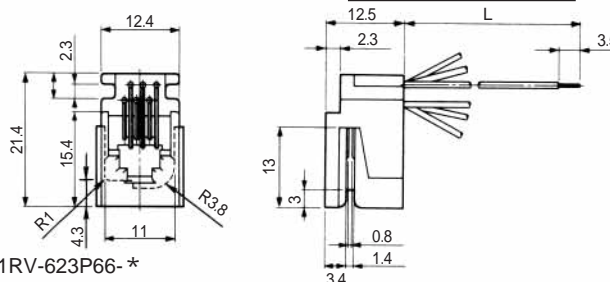

CL No.	Part No.	RoHS
222-4470-0	TM1RV-623K62-4S-150M	YES

Color	L (mm)
Green	150
Red	150

Note1: Standard finish color is gray.

Note2: The drawing is shown sample of TM1RV-623K66- *

TM1RV-623P66- *

TM1RV-623P64- *

CL No.	Part No.	RoHS
222-4471-2	TM1RV-623P66-35S-150M	YES

Color	L (mm)
White	150
Black	150
Red	150
Green	150
Yellow	150
Blue	150

CL No.	Part No.	RoHS
222-4425-5	TM1RV-623P64-35S-150M	YES

Color	L (mm)
Black	150
Red	150
Green	150
Yellow	150