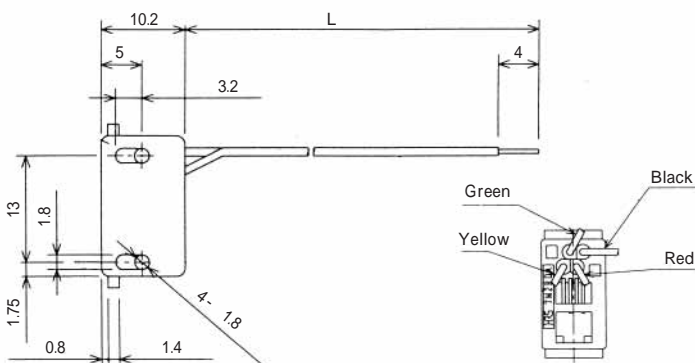

Color	L (mm)
Yellow	150
Green	150
Red	150
Black	150

Note: Standard finish color is warm gray.

TM2RDA-F44- *

CL No.	Part No.	RoHS
CL222-4440-9	TM2RDA-F44-4S-150M	YES

Color	L (mm)
Yellow	150
Green	150
Red	150
Black	150