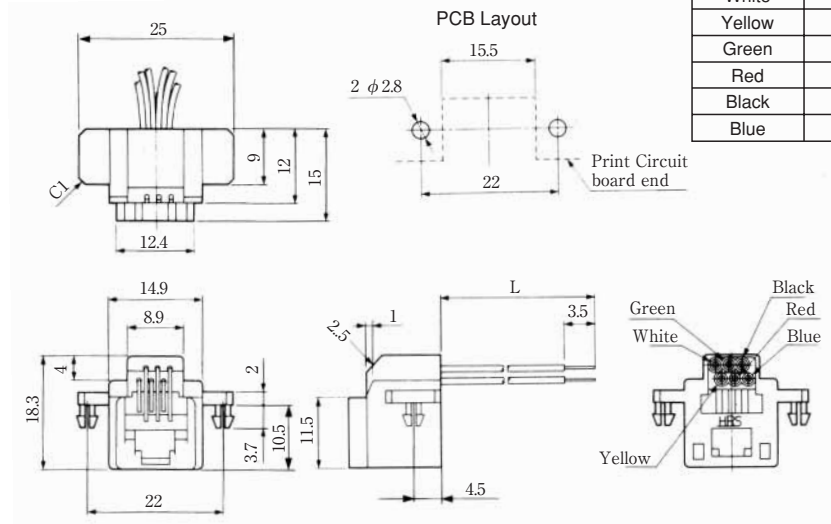

CL No.	Part No.	RoHS
222-4471-2	TM1RV-623P66-35S-150M	YES

Color	L (mm)
White	150
Black	150
Red	150
Green	150
Yellow	150
Blue	150

CL No.	Part No.	RoHS
222-4425-5	TM1RV-623P64-35S-150M	YES

Color	L (mm)
Black	150
Red	150
Green	150
Yellow	150

Note1: Standard finish color is gray.

Note2: The drawing is shown sample of TM1RV-623P66- *

MODULAR CONNECTORS

CL 222 TM

●TM7RV-66-*

CL No.	Part No.	RoHS
222-4472-5	TM7RV-A66-35S-150M	YES

Color	L (mm)
White	150
Yellow	150
Green	150
Red	150
Black	150
Blue	150