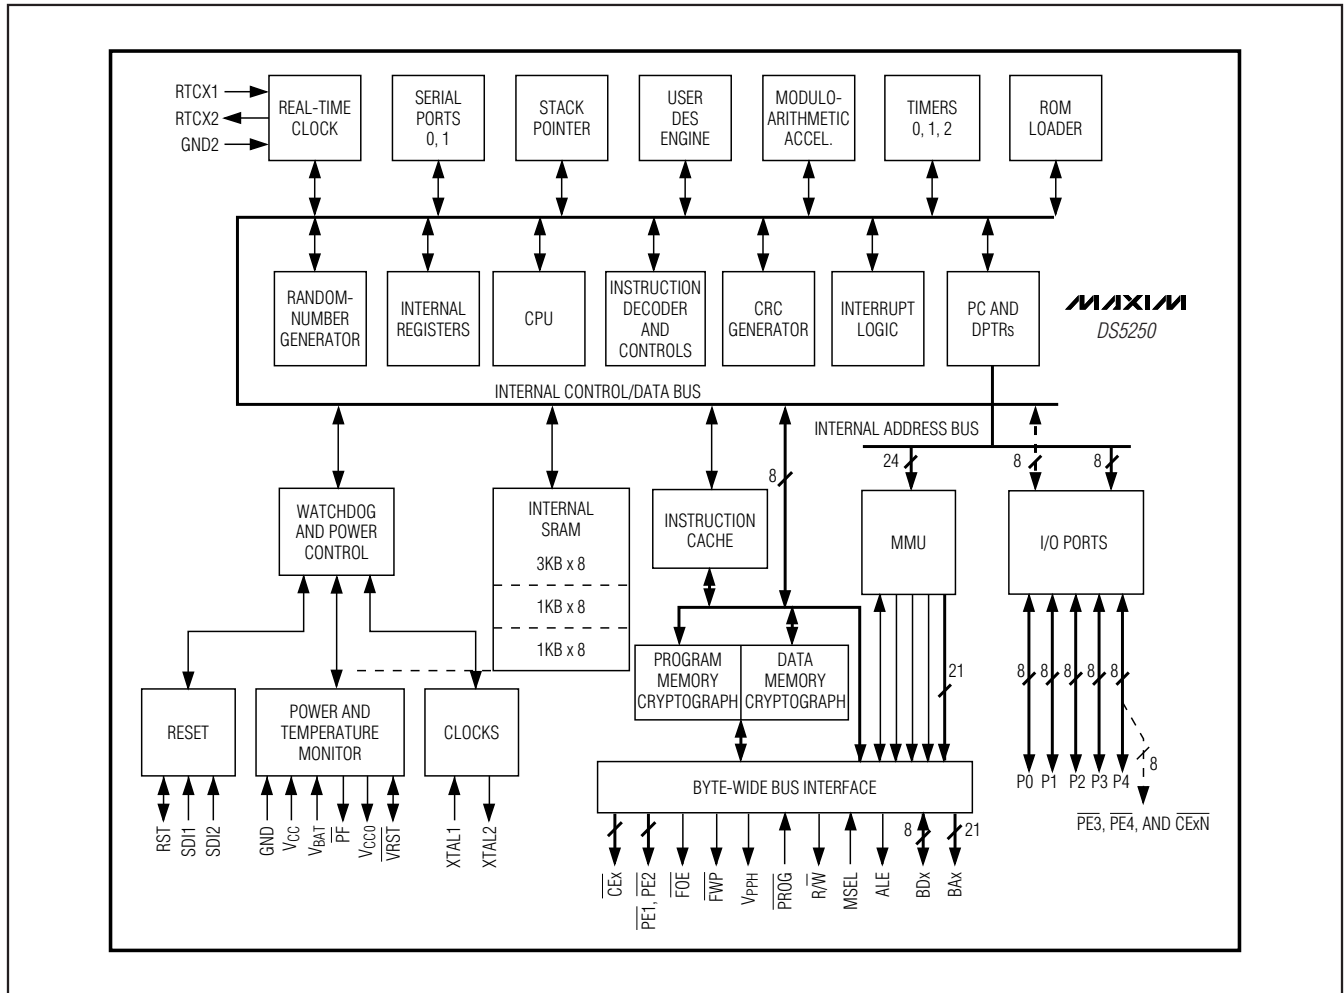

ABRIDGED DATA SHEET

High-Speed Secure Microcontroller

DS5250

Figure 4. Block Diagram

Note to readers: This document is an abridged version of the full data sheet. To request the full data sheet, go to www.maxim-ic.com/DS5250 and click on **Request Full Data Sheet**.