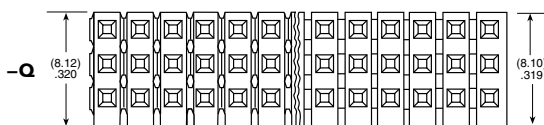

PLATING OPTION

- F**
= Gold flash on post,
Matte Tin on tail
- L**
= 10 μ " (0.25 μ m)
Gold on post,
Matte Tin on tail
- G**
= 10 μ " (0.25 μ m)
Gold on post,
Gold flash on balance
- T**
= Matte Tin

ROW OPTION

- S**
= Single Row
- D**
= Double Row
- T**
= Triple Row
- Q**
= Double Row
.200" (5.08 mm)
row space

POST HEIGHT

"XXXX"
= "C" Dimension
(Specify post height in
INCHES
.005" (0.13 mm) increments)

OTHER OPTION

- RA or -RE**
= Right-angle
(HMTSW -S & -D =
36 positions maximum)
- LL**
= Locking Lead
(not available with -RE, not available
in single row 1 or 2 positions)
(Available on tails from (2.29 mm) .090"
to (10.16 mm) .400" only)
- LA**
= -RA option with -LL Option
(Maximum "C" = (13.46 mm) .530")

POLARIZED OPTION

"XXX"
= Polarized
(Specify 'XXX' as position number)

MTSW

HMTSW

-RX OPTION	D
-RA	(1.52) .060
-RE	(4.06) .160

FOR "E" = (2.29) .090 MIN FOR -RA & -RE			
LEAD STYLE	OAL	C MAXIMUM with/-RA	C MAXIMUM with/-RE
-06	(7.62) .300	Not Available	Not Available
-07	(10.92) .430	(3.30) .130	Not Available
-08	(13.46) .530	(5.84) .230	(3.30) .130
-09	(18.54) .730	(10.92) .430	(8.38) .330
-10	(21.08) .830	(13.46) .530	(10.92) .430
-11	(23.62) .930	(16.00) .630	(13.46) .530
-12	(26.16) 1.030	(18.54) .730	(16.00) .630
*-13	(31.24) 1.230	(23.62) .930	(21.08) .830
*-21	(36.32) 1.430	(28.70) 1.130	(26.16) 1.030
-22	(16.00) .630	(8.38) .330	(5.84) .230
*-23	(11.30) .445	(3.68) .145	Not Available
*-24	(12.19) .480	(4.57) .180	
*-27	(23.78) 1.330	(26.16) 1.030	(23.62) .930
*-28	(28.70) 1.130	(21.08) .830	(18.54) .730