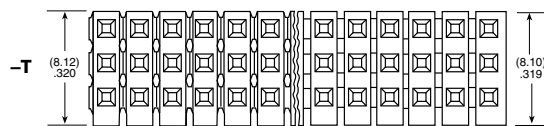

PLATING OPTION

- F**
= Gold flash on post,
Matte Tin on tail
- L**
= 10 μ " (0.25 μ m)
Gold on post,
Matte Tin on tail
- G**
= 10 μ " (0.25 μ m)
Gold on post,
Gold flash on balance
- T**
= Matte Tin

ROW OPTION

- S**
= Single Row
- D**
= Double Row
- T**
= Triple Row
- Q**
= Double Row
.200" (5.08 mm)
row space

POST HEIGHT

"XXXX"
= "C" Dimension
(Specify post height in
INCHES
.005" (0.13 mm) increments)

OTHER OPTION

- RA or -RE**
= Right-angle
(HMTSW -S & -D =
36 positions maximum)
- LL**
= Locking Lead
(not available with -RE, not available
in single row 1 or 2 positions)
(Available on tails from (2.29 mm) .090"
to (10.16 mm) .400" only)
- LA**
= -RA option with -LL Option
(Maximum "C" = (13.46 mm) .530")

POLARIZED OPTION

"XXX"
= Polarized
(Specify 'XXX' as position number)

MTSW

HMTSW

-RX OPTION	D
-RA	(1.52) .060
-RE	(4.06) .160

FOR "E" = (2.29) .090 MIN FOR -RA & -RE			
LEAD STYLE	OAL	C MAXIMUM with/-RA	C MAXIMUM with/-RE
-06	(7.62) .300	Not Available	Not Available
-07	(10.92) .430	(3.30) .130	Not Available
-08	(13.46) .530	(5.84) .230	(3.30) .130
-09	(18.54) .730	(10.92) .430	(8.38) .330
-10	(21.08) .830	(13.46) .530	(10.92) .430
-11	(23.62) .930	(16.00) .630	(13.46) .530
-12	(26.16) 1.030	(18.54) .730	(16.00) .630
*-13	(31.24) 1.230	(23.62) .930	(21.08) .830
*-21	(36.32) 1.430	(28.70) 1.130	(26.16) 1.030
-22	(16.00) .630	(8.38) .330	(5.84) .230
*-23	(11.30) .445	(3.68) .145	Not Available
*-24	(12.19) .480	(4.57) .180	
*-27	(23.78) 1.330	(26.16) 1.030	(23.62) .930
*-28	(28.70) 1.130	(21.08) .830	(18.54) .730