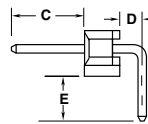

PLATING OPTION

- F**
= Gold flash on post,
Matte Tin on tail
- L**
= 10 μ " (0.25 μ m)
Gold on post,
Matte Tin on tail
- G**
= 10 μ " (0.25 μ m)
Gold on post,
Gold flash on balance
- T**
= Matte Tin

ROW OPTION

- S**
= Single Row
- D**
= Double Row
- T**
= Triple Row
- Q**
= Double Row
.200" (5.08 mm)
row space

POST HEIGHT

"XXXX"
= "C" Dimension
(Specify post height in
INCHES
.005" (0.13 mm) increments)

OTHER OPTION

- RA or -RE**
= Right-angle
(HMTSW -S & -D =
36 positions maximum)
- LL**
= Locking Lead
(not available with -RE, not available
in single row 1 or 2 positions)
(Available on tails from (2.29 mm) .090"
to (10.16 mm) .400" only)
- LA**
= -RA option with -LL Option
(Maximum "C" = (13.46 mm) .530")

POLARIZED OPTION

"XXX"
= Polarized
(Specify 'XXX' as position number)

MTSW

HMTSW

-RX OPTION	D
-RA	(1.52) .060
-RE	(4.06) .160

FOR "E" = (2.29) .090 MIN FOR -RA & -RE			
LEAD STYLE	OAL	C MAXIMUM with/-RA	C MAXIMUM with/-RE
-06	(7.62) .300	Not Available	Not Available
-07	(10.92) .430	(3.30) .130	Not Available
-08	(13.46) .530	(5.84) .230	(3.30) .130
-09	(18.54) .730	(10.92) .430	(8.38) .330
-10	(21.08) .830	(13.46) .530	(10.92) .430
-11	(23.62) .930	(16.00) .630	(13.46) .530
-12	(26.16) 1.030	(18.54) .730	(16.00) .630
*-13	(31.24) 1.230	(23.62) .930	(21.08) .830
*-21	(36.32) 1.430	(28.70) 1.130	(26.16) 1.030
-22	(16.00) .630	(8.38) .330	(5.84) .230
*-23	(11.30) .445	(3.68) .145	Not Available
*-24	(12.19) .480	(4.57) .180	
*-27	(23.78) 1.330	(26.16) 1.030	(23.62) .930
*-28	(28.70) 1.130	(21.08) .830	(18.54) .730