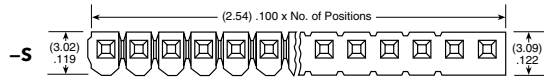

PLATING OPTION

- F**
= Gold flash on post,
Matte Tin on tail
- L**
= 10 μ " (0.25 μ m)
Gold on post,
Matte Tin on tail
- G**
= 10 μ " (0.25 μ m)
Gold on post,
Gold flash on balance
- T**
= Matte Tin

ROW OPTION

- S**
= Single Row
- D**
= Double Row
- T**
= Triple Row
- Q**
= Double Row
.200" (5.08 mm)
row space

POST HEIGHT

"XXXX"
= "C" Dimension
(Specify post height in
INCHES
.005" (0.13 mm) increments)

OTHER OPTION

- RA or -RE**
= Right-angle
(HMTSW -S & -D =
36 positions maximum)
- LL**
= Locking Lead
(not available with -RE, not available
in single row 1 or 2 positions)
(Available on tails from (2.29 mm) .090"
to (10.16 mm) .400" only)
- LA**
= -RA option with -LL Option
(Maximum "C" = (13.46 mm) .530")

POLARIZED OPTION

"XXX"
= Polarized
(Specify 'XXX' as position number)

MTSW

HMTSW

-RX OPTION	D
-RA	(1.52) .060
-RE	(4.06) .160

FOR "E" = (2.29) .090 MIN FOR -RA & -RE			
LEAD STYLE	OAL	C MAXIMUM with/-RA	C MAXIMUM with/-RE
-06	(7.62) .300	Not Available	Not Available
-07	(10.92) .430	(3.30) .130	Not Available
-08	(13.46) .530	(5.84) .230	(3.30) .130
-09	(18.54) .730	(10.92) .430	(8.38) .330
-10	(21.08) .830	(13.46) .530	(10.92) .430
-11	(23.62) .930	(16.00) .630	(13.46) .530
-12	(26.16) 1.030	(18.54) .730	(16.00) .630
*-13	(31.24) 1.230	(23.62) .930	(21.08) .830
*-21	(36.32) 1.430	(28.70) 1.130	(26.16) 1.030
-22	(16.00) .630	(8.38) .330	(5.84) .230
*-23	(11.30) .445	(3.68) .145	Not Available
*-24	(12.19) .480	(4.57) .180	
*-27	(23.78) 1.330	(26.16) 1.030	(23.62) .930
*-28	(28.70) 1.130	(21.08) .830	(18.54) .730