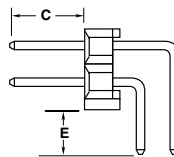

PLATING OPTION

- F**
= Gold flash on post,
Matte Tin on tail
- L**
= 10 μ " (0.25 μ m)
Gold on post,
Matte Tin on tail
- G**
= 10 μ " (0.25 μ m)
Gold on post,
Gold flash on balance
- T**
= Matte Tin

ROW OPTION

- S**
= Single Row
- D**
= Double Row
- T**
= Triple Row
- Q**
= Double Row
.200" (5.08 mm)
row space

POST HEIGHT

"XXXX"
= "C" Dimension
(Specify post height in
INCHES
.005" (0.13 mm) increments)

OTHER OPTION

- RA or -RE**
= Right-angle
(HMTSW -S & -D =
36 positions maximum)
- LL**
= Locking Lead
(not available with -RE, not available
in single row 1 or 2 positions)
(Available on tails from (2.29 mm) .090"
to (10.16 mm) .400" only)
- LA**
= -RA option with -LL Option
(Maximum "C" = (13.46 mm) .530")

POLARIZED OPTION

"XXX"
= Polarized
(Specify 'XXX' as position number)

MTSW

HMTSW

-RX OPTION	D
-RA	(1.52) .060
-RE	(4.06) .160

FOR "E" = (2.29) .090 MIN FOR -RA & -RE			
LEAD STYLE	OAL	C MAXIMUM with/-RA	C MAXIMUM with/-RE
-06	(7.62) .300	Not Available	Not Available
-07	(10.92) .430	(3.30) .130	Not Available
-08	(13.46) .530	(5.84) .230	(3.30) .130
-09	(18.54) .730	(10.92) .430	(8.38) .330
-10	(21.08) .830	(13.46) .530	(10.92) .430
-11	(23.62) .930	(16.00) .630	(13.46) .530
-12	(26.16) 1.030	(18.54) .730	(16.00) .630
*-13	(31.24) 1.230	(23.62) .930	(21.08) .830
*-21	(36.32) 1.430	(28.70) 1.130	(26.16) 1.030
-22	(16.00) .630	(8.38) .330	(5.84) .230
*-23	(11.30) .445	(3.68) .145	Not Available
*-24	(12.19) .480	(4.57) .180	
*-27	(23.78) 1.330	(26.16) 1.030	(23.62) .930
*-28	(28.70) 1.130	(21.08) .830	(18.54) .730