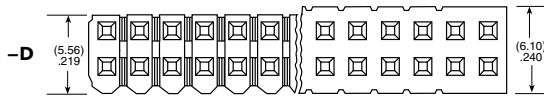

PLATING OPTION

- F**
= Gold flash on post,
Matte Tin on tail
- L**
= 10 μ " (0.25 μ m)
Gold on post,
Matte Tin on tail
- G**
= 10 μ " (0.25 μ m)
Gold on post,
Gold flash on balance
- T**
= Matte Tin

ROW OPTION

- S**
= Single Row
- D**
= Double Row
- T**
= Triple Row
- Q**
= Double Row
.200" (5.08 mm)
row space

POST HEIGHT

"XXXX"
= "C" Dimension
(Specify post height in
INCHES
.005" (0.13 mm) increments)

OTHER OPTION

- RA or -RE**
= Right-angle
(HMTSW -S & -D =
36 positions maximum)
- LL**
= Locking Lead
(not available with -RE, not available
in single row 1 or 2 positions)
(Available on tails from (2.29 mm) .090"
to (10.16 mm) .400" only)
- LA**
= -RA option with -LL Option
(Maximum "C" = (13.46 mm) .530")

POLARIZED OPTION

"XXX"
= Polarized
(Specify 'XXX' as position number)

MTSW

HMTSW

-RX OPTION	D
-RA	(1.52) .060
-RE	(4.06) .160

FOR "E" = (2.29) .090 MIN FOR -RA & -RE			
LEAD STYLE	OAL	C MAXIMUM with/-RA	C MAXIMUM with/-RE
-06	(7.62) .300	Not Available	Not Available
-07	(10.92) .430	(3.30) .130	Not Available
-08	(13.46) .530	(5.84) .230	(3.30) .130
-09	(18.54) .730	(10.92) .430	(8.38) .330
-10	(21.08) .830	(13.46) .530	(10.92) .430
-11	(23.62) .930	(16.00) .630	(13.46) .530
-12	(26.16) 1.030	(18.54) .730	(16.00) .630
*-13	(31.24) 1.230	(23.62) .930	(21.08) .830
*-21	(36.32) 1.430	(28.70) 1.130	(26.16) 1.030
-22	(16.00) .630	(8.38) .330	(5.84) .230
*-23	(11.30) .445	(3.68) .145	Not Available
*-24	(12.19) .480	(4.57) .180	
*-27	(23.78) 1.330	(26.16) 1.030	(23.62) .930
*-28	(28.70) 1.130	(21.08) .830	(18.54) .730