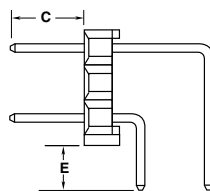

PLATING OPTION

- F**
= Gold flash on post,
Matte Tin on tail
- L**
= 10 μ " (0.25 μ m)
Gold on post,
Matte Tin on tail
- G**
= 10 μ " (0.25 μ m)
Gold on post,
Gold flash on balance
- T**
= Matte Tin

ROW OPTION

- S**
= Single Row
- D**
= Double Row
- T**
= Triple Row
- Q**
= Double Row
.200" (5.08 mm)
row space

POST HEIGHT

"XXXX"
= "C" Dimension
(Specify post height in
INCHES
.005" (0.13 mm) increments)

OTHER OPTION

- RA or -RE**
= Right-angle
(HMTSW -S & -D =
36 positions maximum)
- LL**
= Locking Lead
(not available with -RE, not available
in single row 1 or 2 positions)
(Available on tails from (2.29 mm) .090"
to (10.16 mm) .400" only)
- LA**
= -RA option with -LL Option
(Maximum "C" = (13.46 mm) .530")

POLARIZED OPTION

"XXX"
= Polarized
(Specify 'XXX' as position number)

MTSW

HMTSW

-RX OPTION	D
-RA	(1.52) .060
-RE	(4.06) .160

FOR "E" = (2.29) .090 MIN FOR -RA & -RE			
LEAD STYLE	OAL	C MAXIMUM with/-RA	C MAXIMUM with/-RE
-06	(7.62) .300	Not Available	Not Available
-07	(10.92) .430	(3.30) .130	Not Available
-08	(13.46) .530	(5.84) .230	(3.30) .130
-09	(18.54) .730	(10.92) .430	(8.38) .330
-10	(21.08) .830	(13.46) .530	(10.92) .430
-11	(23.62) .930	(16.00) .630	(13.46) .530
-12	(26.16) 1.030	(18.54) .730	(16.00) .630
*-13	(31.24) 1.230	(23.62) .930	(21.08) .830
*-21	(36.32) 1.430	(28.70) 1.130	(26.16) 1.030
-22	(16.00) .630	(8.38) .330	(5.84) .230
*-23	(11.30) .445	(3.68) .145	Not Available
*-24	(12.19) .480	(4.57) .180	
*-27	(23.78) 1.330	(26.16) 1.030	(23.62) .930
*-28	(28.70) 1.130	(21.08) .830	(18.54) .730