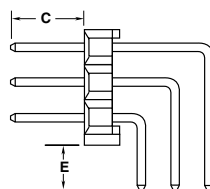

PLATING OPTION

- F**
= Gold flash on post,
Matte Tin on tail
- L**
= 10 μ " (0.25 μ m)
Gold on post,
Matte Tin on tail
- G**
= 10 μ " (0.25 μ m)
Gold on post,
Gold flash on balance
- T**
= Matte Tin

ROW OPTION

- S**
= Single Row
- D**
= Double Row
- T**
= Triple Row
- Q**
= Double Row
.200" (5.08 mm)
row space

POST HEIGHT

"XXXX"
= "C" Dimension
(Specify post height in
INCHES
.005" (0.13 mm) increments)

OTHER OPTION

- RA or -RE**
= Right-angle
(HMTSW -S & -D =
36 positions maximum)
- LL**
= Locking Lead
(not available with -RE, not available
in single row 1 or 2 positions)
(Available on tails from (2.29 mm) .090"
to (10.16 mm) .400" only)
- LA**
= -RA option with -LL Option
(Maximum "C" = (13.46 mm) .530")

POLARIZED OPTION

"XXX"
= Polarized
(Specify 'XXX' as position number)

MTSW

HMTSW

-RX OPTION	D
-RA	(1.52) .060
-RE	(4.06) .160

FOR "E" = (2.29) .090 MIN FOR -RA & -RE			
LEAD STYLE	OAL	C MAXIMUM with/-RA	C MAXIMUM with/-RE
-06	(7.62) .300	Not Available	Not Available
-07	(10.92) .430	(3.30) .130	Not Available
-08	(13.46) .530	(5.84) .230	(3.30) .130
-09	(18.54) .730	(10.92) .430	(8.38) .330
-10	(21.08) .830	(13.46) .530	(10.92) .430
-11	(23.62) .930	(16.00) .630	(13.46) .530
-12	(26.16) 1.030	(18.54) .730	(16.00) .630
*-13	(31.24) 1.230	(23.62) .930	(21.08) .830
*-21	(36.32) 1.430	(28.70) 1.130	(26.16) 1.030
-22	(16.00) .630	(8.38) .330	(5.84) .230
*-23	(11.30) .445	(3.68) .145	Not Available
*-24	(12.19) .480	(4.57) .180	
*-27	(23.78) 1.330	(26.16) 1.030	(23.62) .930
*-28	(28.70) 1.130	(21.08) .830	(18.54) .730