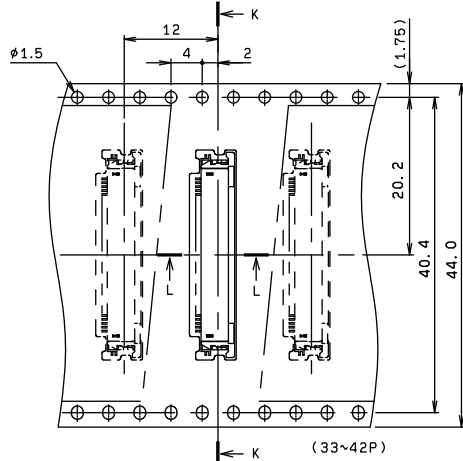

0.5mm Pitch
SERIES

6210

エンボス梱包品
Tape and Reel Package

SECT. K-K

SECT. K-K
(7~24P)

SECT. K-K
(25~30P)

SECT. L-L

SECT. K-K
(33~42P)

極数 NO. OF POS.	A	B	C
5	3.4	7.2	9.4
6	3.9	7.7	9.9

極数 NO. OF POS.	A	B	C
7	4.4	8.2	10.4
8	4.9	8.7	10.9
9	5.4	9.2	11.4
10	5.9	9.7	11.9
11	6.4	10.2	12.4
12	6.9	10.7	12.9
13	7.4	11.2	13.4
14	7.9	11.7	13.9
15	8.4	12.2	14.4
16	8.9	12.7	14.9
17	9.4	13.2	15.4
18	9.9	13.7	15.9
19	10.4	14.2	16.4
20	10.9	14.7	16.9
21	11.4	15.2	17.4
22	11.9	15.7	17.9
23	12.4	16.2	18.4
24	12.9	16.7	18.9

極数 NO. OF POS.	A	B	C
25	13.4	17.2	19.4
26	13.9	17.7	19.9
27	14.4	18.2	20.4
28	14.9	18.7	20.9
29	15.4	19.2	21.4
30	15.9	19.7	21.9

極数 NO. OF POS.	A	B	C
33	17.4	21.2	23.4
34	17.9	21.7	23.9
35	18.4	22.2	24.4
36	18.9	22.7	24.9
38	19.9	23.7	25.9
40	20.9	24.7	26.9

注文コード ORDERING CODE

08 6210 OXX 340 800A+

RoHS 対応品

RoHS Compliant Product

スズ銅めっき Sn-Cu Plated

極数 NUMBER OF POSITIONS

生産対応可能極数については、営業部にご確認願います。

Feel free to contact our sales department for available numbers of positions.