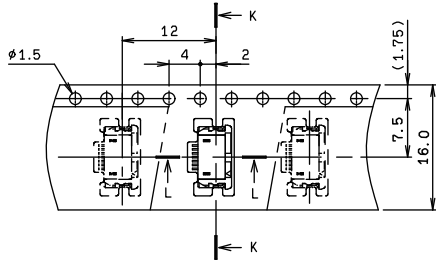

0.5mm Pitch
SERIES

6210

エンボス梱包品
Tape and Reel Package

SECT. K-K

SECT. K-K
(7~24P)

SECT. K-K
(25~30P)

SECT. L-L

SECT. K-K
(33~42P)

極数 NO. OF POS.	A	B	C
5	3.4	7.2	9.4
6	3.9	7.7	9.9

極数 NO. OF POS.	A	B	C
7	4.4	8.2	10.4
8	4.9	8.7	10.9
9	5.4	9.2	11.4
10	5.9	9.7	11.9
11	6.4	10.2	12.4
12	6.9	10.7	12.9
13	7.4	11.2	13.4
14	7.9	11.7	13.9
15	8.4	12.2	14.4
16	8.9	12.7	14.9
17	9.4	13.2	15.4
18	9.9	13.7	15.9
19	10.4	14.2	16.4
20	10.9	14.7	16.9
21	11.4	15.2	17.4
22	11.9	15.7	17.9
23	12.4	16.2	18.4
24	12.9	16.7	18.9

極数 NO. OF POS.	A	B	C
25	13.4	17.2	19.4
26	13.9	17.7	19.9
27	14.4	18.2	20.4
28	14.9	18.7	20.9
29	15.4	19.2	21.4
30	15.9	19.7	21.9

極数 NO. OF POS.	A	B	C
33	17.4	21.2	23.4
34	17.9	21.7	23.9
35	18.4	22.2	24.4
36	18.9	22.7	24.9
38	19.9	23.7	25.9
40	20.9	24.7	26.9

注文コード ORDERING CODE

08 6210 OXX 340 800A+

RoHS 対応品

RoHS Compliant Product

スズ銅めっき Sn-Cu Plated

極数 NUMBER OF POSITIONS

生産対応可能極数については、営業部にご確認願います。

Feel free to contact our sales department for available numbers of positions.