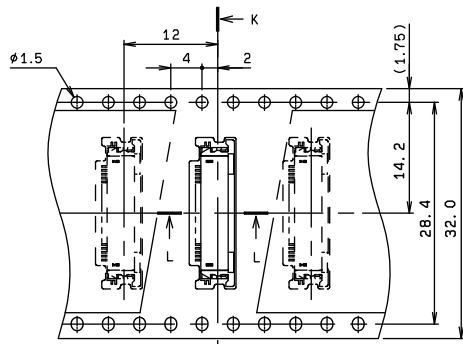

0.5mm Pitch
SERIES

6210

エンボス梱包品
Tape and Reel Package

SECT. K-K

SECT. K-K
(7~24P)

SECT. K-K
(25~30P)

SECT. L-L

SECT. K-K
(33~42P)

極数 NO. OF POS.	A	B	C
5	3.4	7.2	9.4
6	3.9	7.7	9.9

極数 NO. OF POS.	A	B	C
7	4.4	8.2	10.4
8	4.9	8.7	10.9
9	5.4	9.2	11.4
10	5.9	9.7	11.9
11	6.4	10.2	12.4
12	6.9	10.7	12.9
13	7.4	11.2	13.4
14	7.9	11.7	13.9
15	8.4	12.2	14.4
16	8.9	12.7	14.9
17	9.4	13.2	15.4
18	9.9	13.7	15.9
19	10.4	14.2	16.4
20	10.9	14.7	16.9
21	11.4	15.2	17.4
22	11.9	15.7	17.9
23	12.4	16.2	18.4
24	12.9	16.7	18.9

極数 NO. OF POS.	A	B	C
25	13.4	17.2	19.4
26	13.9	17.7	19.9
27	14.4	18.2	20.4
28	14.9	18.7	20.9
29	15.4	19.2	21.4
30	15.9	19.7	21.9

極数 NO. OF POS.	A	B	C
33	17.4	21.2	23.4
34	17.9	21.7	23.9
35	18.4	22.2	24.4
36	18.9	22.7	24.9
38	19.9	23.7	25.9
40	20.9	24.7	26.9

注文コード ORDERING CODE

08 6210 OXX 340 800A+

RoHS 対応品

RoHS Compliant Product

スズ銅めっき Sn-Cu Plated

極数 NUMBER OF POSITIONS

生産対応可能極数については、営業部にご確認願います。

Feel free to contact our sales department for available numbers of positions.