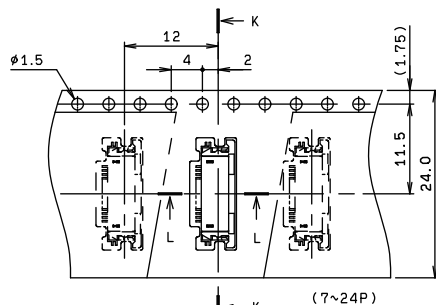

0.5mm Pitch
SERIES

6210

エンボス梱包品
Tape and Reel Package

SECT. K-K

SECT. K-K
(7~24P)

SECT. K-K
(25~30P)

SECT. L-L

SECT. K-K
(33~42P)

極数 NO. OF POS.	A	B	C
5	3.4	7.2	9.4
6	3.9	7.7	9.9

極数 NO. OF POS.	A	B	C
7	4.4	8.2	10.4
8	4.9	8.7	10.9
9	5.4	9.2	11.4
10	5.9	9.7	11.9
11	6.4	10.2	12.4
12	6.9	10.7	12.9
13	7.4	11.2	13.4
14	7.9	11.7	13.9
15	8.4	12.2	14.4
16	8.9	12.7	14.9
17	9.4	13.2	15.4
18	9.9	13.7	15.9
19	10.4	14.2	16.4
20	10.9	14.7	16.9
21	11.4	15.2	17.4
22	11.9	15.7	17.9
23	12.4	16.2	18.4
24	12.9	16.7	18.9

極数 NO. OF POS.	A	B	C
25	13.4	17.2	19.4
26	13.9	17.7	19.9
27	14.4	18.2	20.4
28	14.9	18.7	20.9
29	15.4	19.2	21.4
30	15.9	19.7	21.9

極数 NO. OF POS.	A	B	C
33	17.4	21.2	23.4
34	17.9	21.7	23.9
35	18.4	22.2	24.4
36	18.9	22.7	24.9
38	19.9	23.7	25.9
40	20.9	24.7	26.9

注文コード ORDERING CODE

08 6210 OXX 340 800A+

RoHS 対応品

RoHS Compliant Product

スズ銅めっき Sn-Cu Plated

極数 NUMBER OF POSITIONS

生産対応可能極数については、営業部にご確認願います。

Feel free to contact our sales department for available numbers of positions.