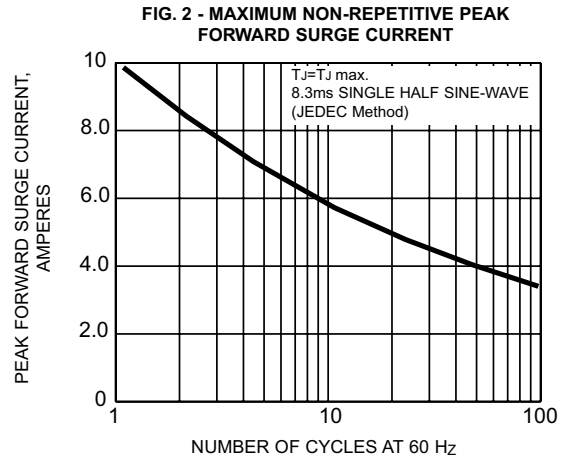

GL34A thru GL34M

Ratings and Characteristic Curves (TA = 25°C unless otherwise noted)

Micro Commercial Components

Ordering Information

Device	Packing
(Part Number)-TP	Tape&Reel;2.5Kpcs/Reel

IMPORTANT NOTICE