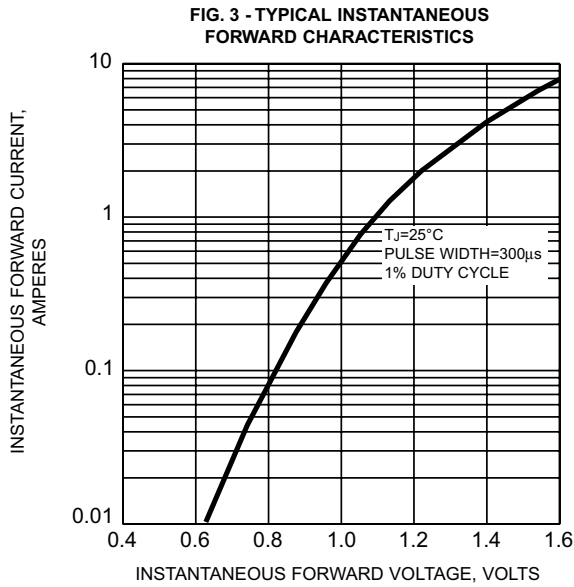

GL34A thru GL34M

Ratings and Characteristic Curves (TA = 25°C unless otherwise noted)

Micro Commercial Components

Ordering Information

Device	Packing
(Part Number)-TP	Tape&Reel;2.5Kpcs/Reel

IMPORTANT NOTICE