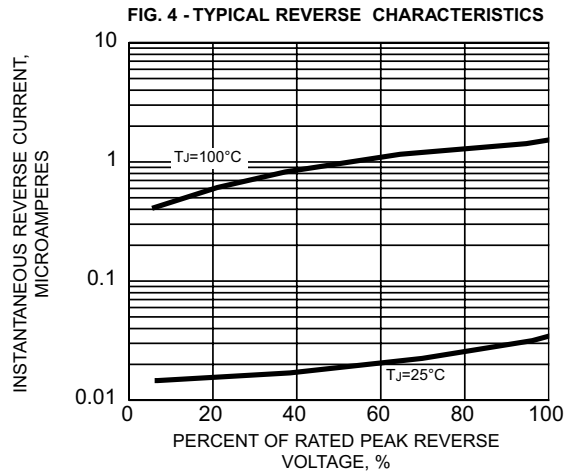

GL34A thru GL34M

Ratings and Characteristic Curves (TA = 25°C unless otherwise noted)

Micro Commercial Components

Ordering Information

Device	Packing
(Part Number)-TP	Tape&Reel;2.5Kpcs/Reel

IMPORTANT NOTICE