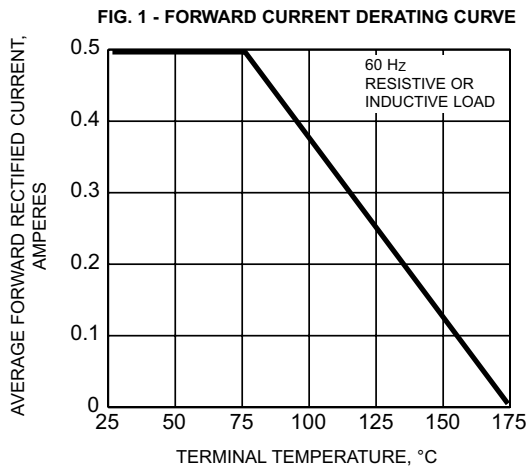

GL34A thru GL34M

Ratings and Characteristic Curves (TA = 25°C unless otherwise noted)

Micro Commercial Components

Ordering Information

Device	Packing
(Part Number)-TP	Tape&Reel;2.5Kpcs/Reel

IMPORTANT NOTICE