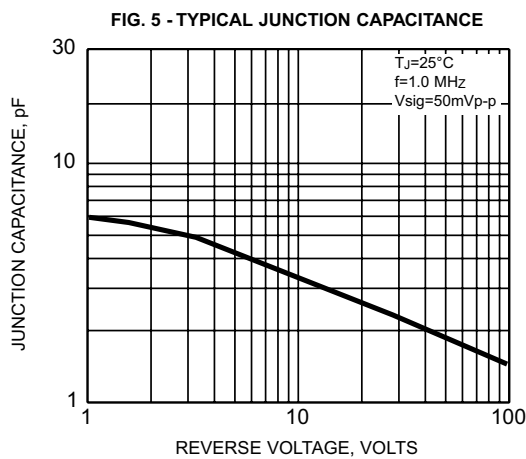

GL34A thru GL34M

Ratings and Characteristic Curves (TA = 25°C unless otherwise noted)

Micro Commercial Components

Ordering Information

Device	Packing
(Part Number)-TP	Tape&Reel;2.5Kpcs/Reel

IMPORTANT NOTICE