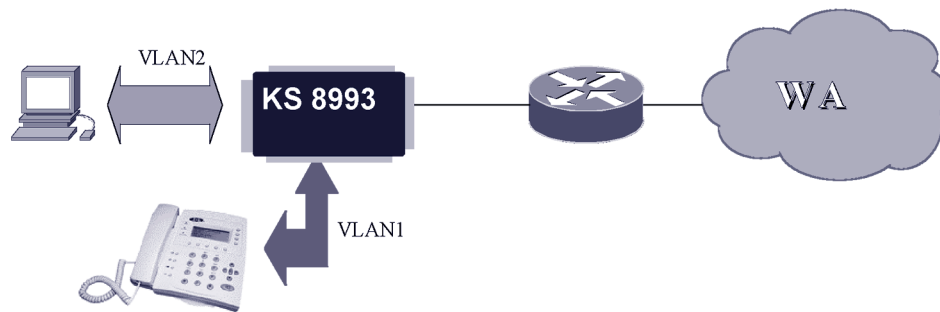

- Automatic address learning, address aging and address migration
- Full-duplex IEEE 802.3x flow control
- Half-duplex back pressure flow control
- Optional external MAC interface (MII or SNI) for router applications
- 10BaseT, 100BaseTX and 100BaseFX modes of operation
- Single 2.5V power supply
- Available in 128-pin PQFP package

System Level Applications

The KS8993 can be configured to fit either in a three port 10/100 application or as a two port 10/100 network interface with an extra MII port. This MII port can be connected to an external processor and used for routing purposes or public network access. The major benefits of using the KS8993 are the lower power consumption, unmanaged operation, flexible configuration and built in frame buffering.

Typical Enterprise IP phone application using KS8993 switch to connect one port to phone and other port to PC.

Contact Micrel Semiconductor

Location	Address		Telephone	Fax
Corporate HQ	1849 Fortune Drive	San Jose, CA 95131 USA	+1 (408) 944-0800	+1-408-944-0970
Eastern USA	93 Branch Street	Medford, NJ 08055 USA	+1 (609) 654-0078	+1 (609) 546-0989
Southeast USA	8105 Bluffridge Drive	Raleigh, NC 27615 USA	+1 (919) 870-7650	+1 (919) 870-7651
Central USA	722 S. Denton Tap Suite 130	Coppell, TX 75019 USA	+1 (972) 393-2533	+1 (972) 393-2540
Western USA	2180 Fortune Drive	San Jose, CA 95131 USA	+1 (408) 944-0800	+1-408-944-0970
Northwest USA	401 NE Ravenna Blvd. Box 152	Seattle, WA 98115 USA	+1 (206) 526-7299	+1 (206) 526-8829
Southwest USA	7545 Irvine Center Dr. Suite 200	Irvine, CA 92618 USA	+1 (949) 623-8343	+1 (949) 623-8305
Korea	4F, KTB Building, 826-14, Yeoksam-dong, Kangnam-ku	Seoul 135-080 Korea	+82 (2) 3466-3000	+82 (2) 3466-2999
Taiwan	7F-6, No. 237, Sec. 2, Fu-Hsing South Road	Taipei, Taiwan, R.O.C.	+886 (2) 2705-4976	+886 (2) 2705-4977
China	12A, XingHao City Garden	Shenzhen, P.R. China	+86 (755) 2693-4601	
Japan	1-16-15 Dogenzaka, Shibuyaku	Tokyo 150-0043 Japan	+81 (3) 5428-0871	+81 (3) 5428-0872
Europe	1st Floor, 3 Lockside Place, Mill Lane	Newbury, Berks RG14 5QS UK	+44 1635 524455	+44 1635 524466
Western Europe	10, avenue du Quebec, Villebon BP116	Courtaboeuf Cedex 91944 France	+33 (0) 1 6092 4189	+33 (0) 6 0868 4489