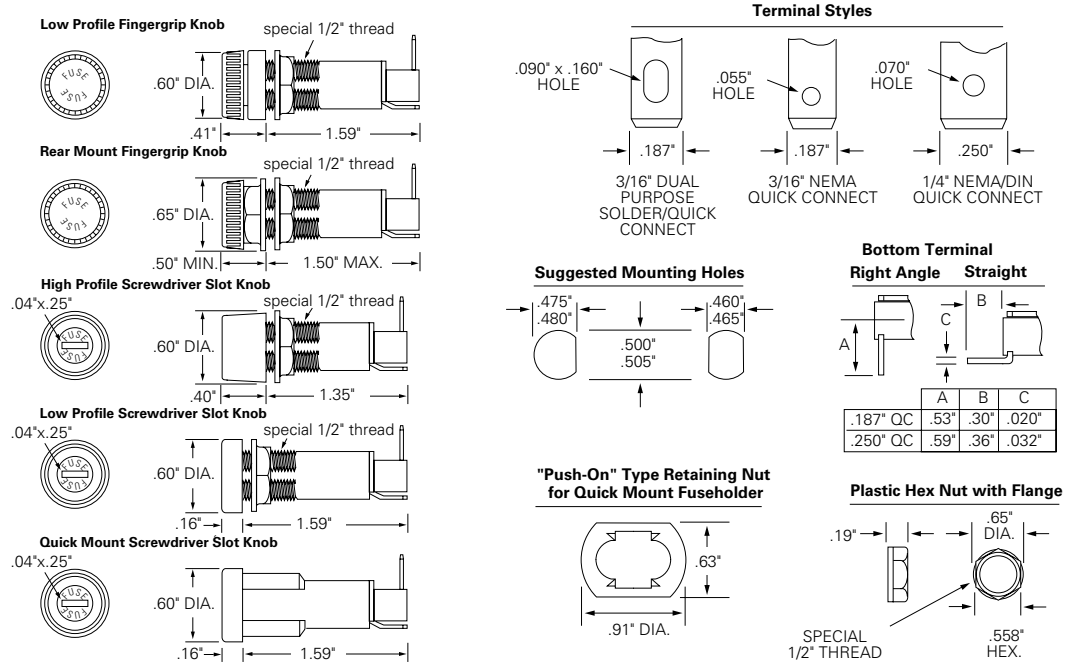

Dimensions

Ordering Part Numbering System to order complete fuse holder (body and knob)

Example 03453LS7HXLNP - A 345 Series fuse holder for 3AG fuses with low profile body and a Screwdriver Slot knob, with 1/4" (Rt. Angle) Nema/Din QC terminals.

0 345 3 LS 7 H X L N P

Series Name ←

Fuse Size	Style	Terminals	Packing	Accessory*
2	LF	1	H	L
2AG .177" x .570"	Low Profile Body Black Fingergrasp Knob	3/16" (Rt. Angle) Dual Purpose Solder/QC	For 100 Pieces (Bulk)	Lockwasher
3	RF	2		N
3AG .250" x 1.250"	Rear Mount Body Black Fingergrasp Knob	3/16" (Straight) Dual Purpose Solder/QC	Neoprene Washer	
5	HS	3	P	Drip-Proof "O" Ring** with Neoprene Washer
5 x 20mm .197" x .787"	High Profile Body Screwdriver Slot Knob	3/16" (Rt. Angle) NEMA QC	*Optional (L,N,P) can be ordered individually or in combination **Screwdriver slot knob only	
	LS	4		
	Low Profile Body Screwdriver Slot Knob	3/16" (Straight) NEMA QC		
	QS	7		
	Quick Mount Body Screwdriver Slot Knob	1/4" (Rt. Angle) NEMA/DIN QC		
	Screwdriver Slot Knob	8		
	2AG - Blue Knob	1/4" (Straight) NEMA/DIN QC		
	3AG - Grey Knob 5 x 20mm - Black Knob			

Note - If accessory is needed, add the "X" as filler on the ordering part number

To Order Body Including Nut(s) Only

Terminal Style	Bottom Terminal	Low Profile Body Part Number***	High Profile Body Part Number	Rear Mount Body Part Number	Quick Mount Body Part Number
3/16" Dual Purpose	(Rt. Angle)	03453LF1ZX010	03453HS1ZX010	03453RF1ZX010	03453QS1ZX010
3/16" Dual Purpose	(Straight)	03453LF2ZX010	03453HS2ZX010	03453RF2ZX010	03453QS2ZX010
3/16" NEMA QC	(Rt. Angle)	03453LF3ZX010	03453HS3ZX010	03453RF3ZX010	03453QS3ZX010
3/16" NEMA QC	(Straight)	03453LF4ZX010	03453HS4ZX010	03453RF4ZX010	03453QS4ZX010
¼" NEMA/DIN QC	(Rt. Angle)	03453LF7ZX010	03453HS7ZX010	03453RF7ZX010	03453QS7ZX010
¼" NEMA/DIN QC	(Straight)	03453LF8ZX010	03453HS8ZX010	03453RF8ZX010	03453QS8ZX010