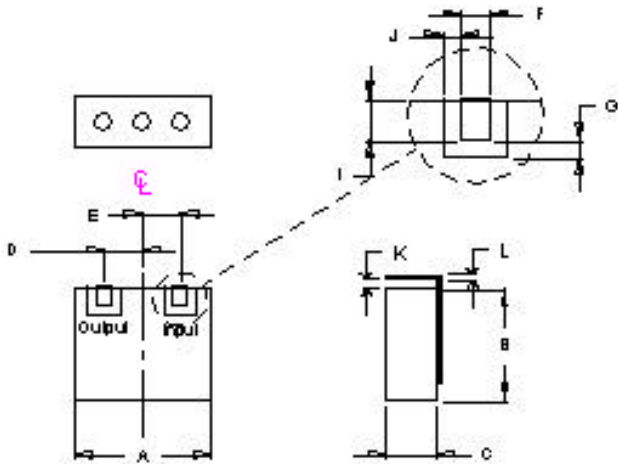

## Mechanical Drawing

Rev 1 – Origin Date: February 17, 2006 – Revision Date: March 31, 2006

Dim	Nominal (mm)	Tolerance (mm) +/- or max
A	11.75	Max
B	4.30	Max
C	4.50	Max
D	3.30	0.127
E	3.30	0.127
F	1.02	0.127
G	0.51	0.127
I	1.02	0.127
J	0.51	0.127
K	1.00	0.127
L	0.13	0.127

## Electrical response

## PCB Layout

## Packaging and Marking

DIMENSION	UNITS	SPECIFICATION
REEL DIAMETER	mm	330
REEL WEIGHT	kg	1
REEL QUANTITY	ea.	1000

MODEL NO.	$W_0$	$A_0$	$B_0$	$K_0$	$P_0$
CER0260A	24 0/(0 945)	5 73/(0.228)	12 05/(0.474)	4 80/(0 189)	12 0/(0 472)