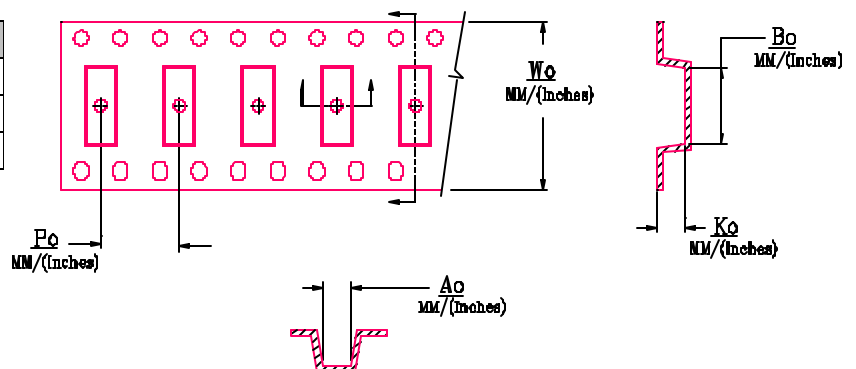

## Electrical response

## PCB Layout

## Packaging and Marking

DIMENSION	UNITS	SPECIFICATION
REEL DIAMETER	mm	330
REEL WEIGHT	kg	1
REEL QUANTITY	ea.	1000

MODEL NO.	$W_0$	$A_0$	$B_0$	$K_0$	$P_0$
CER0260A	24 0/(0 945)	5 73/(0.228)	12 05/(0.474)	4 80/(0 189)	12 0/(0 472)