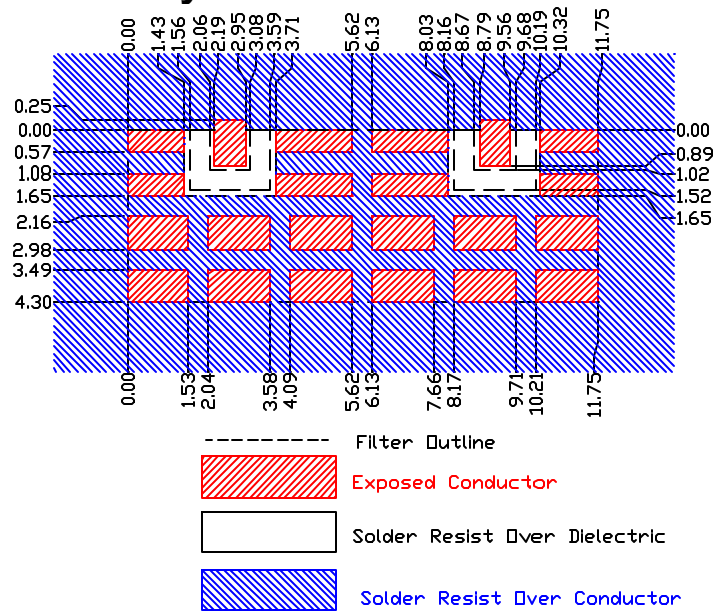

## Mechanical Drawing

Rev 1 – Origin Date: February 17, 2006 – Revision Date: March 31, 2006

Dim	Nominal (mm)	Tolerance (mm) +/- or max
A	11.75	Max
B	4.30	Max
C	4.50	Max
D	3.30	0.127
E	3.30	0.127
F	1.02	0.127
G	0.51	0.127
I	1.02	0.127
J	0.51	0.127
K	1.00	0.127
L	0.13	0.127

## Electrical response

## PCB Layout