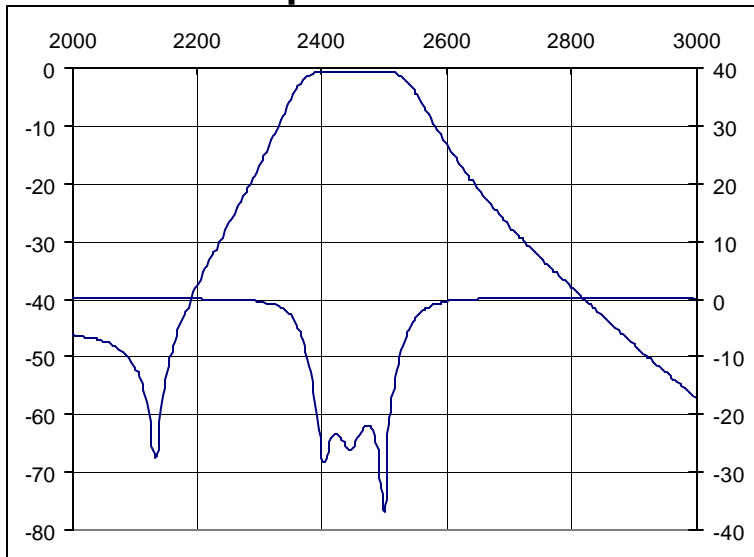

## Electrical response

## Packaging and Marking

DIMENSION	UNITS	SPECIFICATION
REEL DIAMETER	mm	330
REEL WEIGHT	kg	1
REEL QUANTITY	ea.	1000

MODEL NO.	$W_0$	$A_0$	$B_0$	$K_0$	$P_0$
CER0260A	24 0/(0 945)	5 73/(0.228)	12 05/(0.474)	4 80/(0 189)	12 0/(0 472)