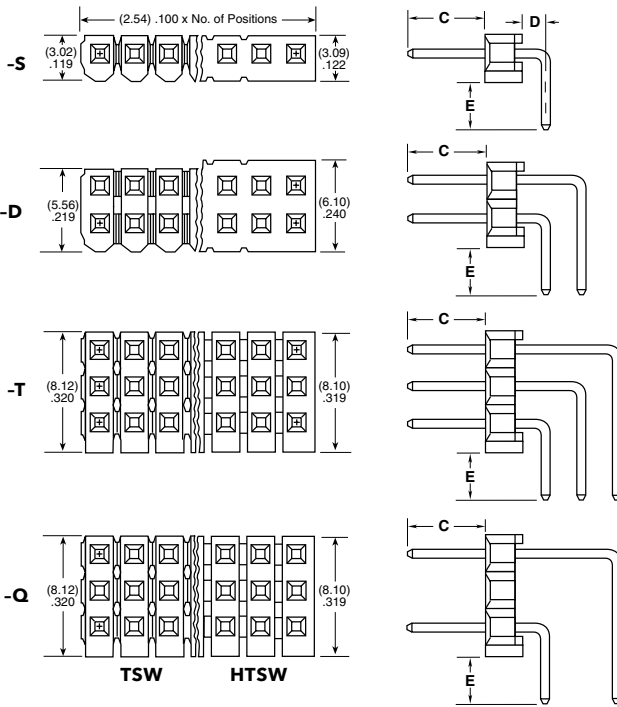

**PLATING OPTION**

- F**  
= Gold flash on post, Matte Tin on tail
- L**  
= 10 μ" (0.25 μm) Gold on post, Matte Tin on tail
- G**  
= 10 μ" (0.25 μm) Gold on post, Gold flash on balance
- T**  
= Matte Tin

**ROW OPTION**

- S**  
= Single Row
- D**  
= Double Row
- T**  
= Triple Row
- Q**  
= Double Row  
(5.08 mm).200" row space

**OTHER OPTION**

- RA or -RE**  
= Right-angle
- NA**  
= Right-angle  
(Using straight body for coplanar mating with SSW-RA series)
- LL**  
= Locking Lead  
See charts for available styles.  
Not available with single row 1 or 2 positions.  
Recommended hole size  
(1.02 mm ± 0.03 mm) .040" ± .001
- LC**  
= Locking Clip  
(Styles -08 thru -13 & -22 only)  
(Requires 4 pin minimum)  
(Not available with T, -Q, -RA or -RE)
- LA**  
= -RA Option with -LL Option
- "XXX"**  
= Polarized Position

**Right-Angle Versions**

LEAD STYLE	D
-RA	(1.52) .060
-RE	(4.06) .160

RIGHT-ANGLE VERSIONS		
-RE LEAD STYLE	C	SINGLE E
-09		(4.83) .190
-10		(7.37) .290
-11	(5.84) .230	(9.91) .390
-12		(12.45) .490
-13		(17.53) .690
-16	(8.13) .320	(2.54) .100
-21		(22.61) .890
-22	(5.84) .230	(2.29) .090
-27		(20.07) .790
-28		(14.99) .590

-RA LEAD STYLE	RIGHT-ANGLE VERSIONS			
	SINGLE (-S)		DOUBLE (-D)	TRIPLE (-T & -Q)
	C	E	E	E
-08		(2.29) .090	(2.29) .090	(2.29) .090
-09		(7.37) .290	(7.37) .290	(7.37) .290
-10	(5.84) .230	(9.91) .390	(9.91) .390	(9.91) .390
-11		(12.45) .490	(12.45) .490	(12.45) .490
-12		(14.99) .590	(14.99) .590	(14.99) .590
-13		(20.07) .790	(20.07) .790	N/A
*-16	(8.13) .320	(5.08) .200	(5.08) .200	(5.08) .200
-21	(5.84) .230	(25.15) .990	N/A	N/A
*-22		(4.83) .190	(4.83) .190	(4.83) .190
*-25	(8.13) .320	(2.54) .100	(2.54) .100	(2.54) .100
-27	(5.84) .230	(22.61) .890	N/A	N/A
-28		(17.53) .690	(17.53) .690	
-29		(20.32) .800	N/A	
-30	(8.13) .320	(15.24) .600	(15.24) .600	