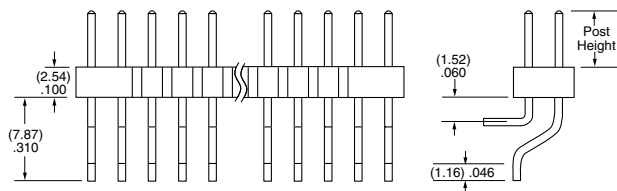

### PLATING OPTION

- F**  
= Gold flash on post, Matte Tin on tail
- L**  
= 10  $\mu$ " (0.25  $\mu$ m) Gold on post, Matte Tin on tail
- S**  
= 30  $\mu$ " (0.76  $\mu$ m) Gold on post, Matte Tin on tail
- T**  
= Matte Tin

### ROW OPTION

- SV**  
= Single Row Vertical Pin
- DV**  
= Double Row Vertical Pin
- SH**  
= Single Row Horizontal Pin
- DH**  
= Double Row Horizontal Pin (Style -01, -02 or -03 only)
- TM**  
= Triple Row Vertical Mixed Technology (Style -01 only) (02 thru 30 positions only)
- MT**  
= Mixed Technology Pin (Style -01, -02 or -03 only)

### OTHER OPTIONS

- "XXX"**  
= Polarized Position
- A**  
= Alignment Pin  
metal or plastic at Samtec discretion (Not available with -TM or -MT) (02 positions minimum) (Not available with -LC)
- LC**  
= Locking Clip  
(Not available with -TM) (3 positions minimum) (Not available with -A) (Manual placement required)
- K**  
= (6.50 mm) .256" DIA Polyimide Film Pick & Place Pad  
(-SH: 4 positions minimum without -TR; 2 & 3 positions available with -TR) (-DH: 4 positions minimum without -TR)
- P**  
= Plastic Pick & Place Pad  
(-DV: 4 positions minimum without -TR; 2 & 3 positions available with -TR) (-SH: 4 positions minimum without -TR; 2 & 3 positions available with -TR) (-DH: 5 positions minimum without -TR) (-SV: 4 positions minimum without -TR; 2 & 3 positions available with -TR)
- TR**  
= Tape & Reel  
-SV: 02-22 positions, -DV: 02-28 positions, -SH: 02-30 positions, -DH: 02-29 positions (Not available with -MT or -TM)
- FR**  
= Full Reel Tape & Reel  
(must order maximum quantity per reel; contact Samtec for quantity breaks)  
-SV: 02-22 positions, -DV: 02-28 positions, -SH: 02-30 positions, -DH: 02-29 positions (Not available with -MT or -TM)

**-DH Row Option**

**-MT Row Option**

**-TM Row Option**