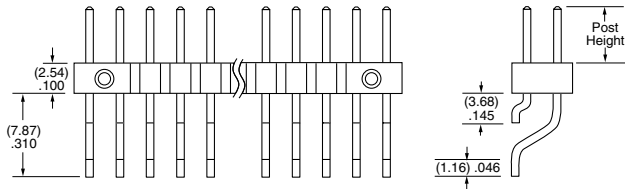

### PLATING OPTION

- F**  
= Gold flash on post, Matte Tin on tail
- L**  
= 10  $\mu$ " (0.25  $\mu$ m) Gold on post, Matte Tin on tail
- S**  
= 30  $\mu$ " (0.76  $\mu$ m) Gold on post, Matte Tin on tail
- T**  
= Matte Tin

### ROW OPTION

- SV**  
= Single Row Vertical Pin
- DV**  
= Double Row Vertical Pin
- SH**  
= Single Row Horizontal Pin
- DH**  
= Double Row Horizontal Pin (Style -01, -02 or -03 only)
- TM**  
= Triple Row Vertical Mixed Technology (Style -01 only) (02 thru 30 positions only)
- MT**  
= Mixed Technology Pin (Style -01, -02 or -03 only)

### OTHER OPTIONS

- "XXX"**  
= Polarized Position
- A**  
= Alignment Pin  
metal or plastic at Samtec discretion (Not available with -TM or -MT) (02 positions minimum) (Not available with -LC)
- LC**  
= Locking Clip  
(Not available with -TM) (3 positions minimum) (Not available with -A) (Manual placement required)
- K**  
= (6.50 mm) .256" DIA Polyimide Film Pick & Place Pad  
(-SH: 4 positions minimum without -TR; 2 & 3 positions available with -TR) (-DH: 4 positions minimum without -TR)
- P**  
= Plastic Pick & Place Pad  
(-DV: 4 positions minimum without -TR; 2 & 3 positions available with -TR) (-SH: 4 positions minimum without -TR; 2 & 3 positions available with -TR) (-DH: 5 positions minimum without -TR) (-SV: 4 positions minimum without -TR; 2 & 3 positions available with -TR)
- TR**  
= Tape & Reel  
-SV: 02-22 positions, -DV: 02-28 positions, -SH: 02-30 positions, -DH: 02-29 positions (Not available with -MT or -TM)
- FR**  
= Full Reel Tape & Reel  
(must order maximum quantity per reel; contact Samtec for quantity breaks)  
-SV: 02-22 positions, -DV: 02-28 positions, -SH: 02-30 positions, -DH: 02-29 positions (Not available with -MT or -TM)