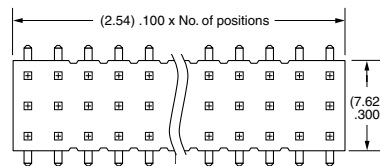

### PLATING OPTION

- F**  
= Gold flash on post, Matte Tin on tail
- L**  
= 10  $\mu$ " (0.25  $\mu$ m) Gold on post, Matte Tin on tail
- S**  
= 30  $\mu$ " (0.76  $\mu$ m) Gold on post, Matte Tin on tail
- T**  
= Matte Tin

### ROW OPTION

- SV**  
= Single Row Vertical Pin
- DV**  
= Double Row Vertical Pin
- SH**  
= Single Row Horizontal Pin
- DH**  
= Double Row Horizontal Pin (Style -01, -02 or -03 only)
- TM**  
= Triple Row Vertical Mixed Technology (Style -01 only) (02 thru 30 positions only)
- MT**  
= Mixed Technology Pin (Style -01, -02 or -03 only)

### OTHER OPTIONS

- "XXX"**  
= Polarized Position
- A**  
= Alignment Pin  
metal or plastic at Samtec discretion (Not available with -TM or -MT) (02 positions minimum) (Not available with -LC)
- LC**  
= Locking Clip  
(Not available with -TM) (3 positions minimum) (Not available with -A) (Manual placement required)
- K**  
= (6.50 mm) .256" DIA Polyimide Film Pick & Place Pad  
(-SH: 4 positions minimum without -TR; 2 & 3 positions available with -TR) (-DH: 4 positions minimum without -TR)
- P**  
= Plastic Pick & Place Pad  
(-DV: 4 positions minimum without -TR; 2 & 3 positions available with -TR) (-SH: 4 positions minimum without -TR; 2 & 3 positions available with -TR) (-DH: 5 positions minimum without -TR) (-SV: 4 positions minimum without -TR; 2 & 3 positions available with -TR)
- TR**  
= Tape & Reel  
-SV: 02-22 positions, -DV: 02-28 positions, -SH: 02-30 positions, -DH: 02-29 positions (Not available with -MT or -TM)
- FR**  
= Full Reel Tape & Reel  
(must order maximum quantity per reel; contact Samtec for quantity breaks)  
-SV: 02-22 positions, -DV: 02-28 positions, -SH: 02-30 positions, -DH: 02-29 positions (Not available with -MT or -TM)

**-DH Row Option**

**-MT Row Option**

**-TM Row Option**