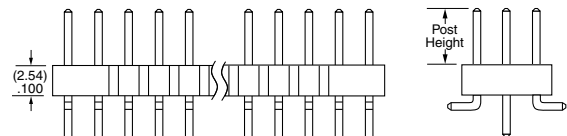

### PLATING OPTION

- F**  
= Gold flash on post, Matte Tin on tail
- L**  
= 10  $\mu$ " (0.25  $\mu$ m) Gold on post, Matte Tin on tail
- S**  
= 30  $\mu$ " (0.76  $\mu$ m) Gold on post, Matte Tin on tail
- T**  
= Matte Tin

### ROW OPTION

- SV**  
= Single Row Vertical Pin
- DV**  
= Double Row Vertical Pin
- SH**  
= Single Row Horizontal Pin
- DH**  
= Double Row Horizontal Pin (Style -01, -02 or -03 only)
- TM**  
= Triple Row Vertical Mixed Technology (Style -01 only) (02 thru 30 positions only)
- MT**  
= Mixed Technology Pin (Style -01, -02 or -03 only)

### OTHER OPTIONS

- "XXX"**  
= Polarized Position
- A**  
= Alignment Pin  
metal or plastic at Samtec discretion (Not available with -TM or -MT) (02 positions minimum) (Not available with -LC)
- LC**  
= Locking Clip  
(Not available with -TM) (3 positions minimum) (Not available with -A) (Manual placement required)
- K**  
= (6.50 mm) .256" DIA Polyimide Film Pick & Place Pad  
(-SH: 4 positions minimum without -TR; 2 & 3 positions available with -TR) (-DH: 4 positions minimum without -TR)
- P**  
= Plastic Pick & Place Pad  
(-DV: 4 positions minimum without -TR; 2 & 3 positions available with -TR) (-SH: 4 positions minimum without -TR; 2 & 3 positions available with -TR) (-DH: 5 positions minimum without -TR) (-SV: 4 positions minimum without -TR; 2 & 3 positions available with -TR)
- TR**  
= Tape & Reel  
-SV: 02-22 positions, -DV: 02-28 positions, -SH: 02-30 positions, -DH: 02-29 positions (Not available with -MT or -TM)
- FR**  
= Full Reel Tape & Reel  
(must order maximum quantity per reel; contact Samtec for quantity breaks)  
-SV: 02-22 positions, -DV: 02-28 positions, -SH: 02-30 positions, -DH: 02-29 positions (Not available with -MT or -TM)

**-DH Row Option**

**-MT Row Option**

**-TM Row Option**