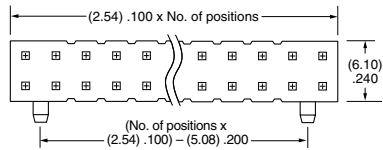

### PLATING OPTION

- F**  
= Gold flash on post, Matte Tin on tail
- L**  
= 10  $\mu$ " (0.25  $\mu$ m) Gold on post, Matte Tin on tail
- S**  
= 30  $\mu$ " (0.76  $\mu$ m) Gold on post, Matte Tin on tail
- T**  
= Matte Tin

### ROW OPTION

- SV**  
= Single Row Vertical Pin
- DV**  
= Double Row Vertical Pin
- SH**  
= Single Row Horizontal Pin
- DH**  
= Double Row Horizontal Pin (Style -01, -02 or -03 only)
- TM**  
= Triple Row Vertical Mixed Technology (Style -01 only) (02 thru 30 positions only)
- MT**  
= Mixed Technology Pin (Style -01, -02 or -03 only)

### OTHER OPTIONS

- "XXX"**  
= Polarized Position
- A**  
= Alignment Pin  
metal or plastic at Samtec discretion (Not available with -TM or -MT) (02 positions minimum) (Not available with -LC)
- LC**  
= Locking Clip  
(Not available with -TM) (3 positions minimum) (Not available with -A) (Manual placement required)
- K**  
= (6.50 mm) .256" DIA Polyimide Film Pick & Place Pad  
(-SH: 4 positions minimum without -TR; 2 & 3 positions available with -TR) (-DH: 4 positions minimum without -TR)
- P**  
= Plastic Pick & Place Pad  
(-DV: 4 positions minimum without -TR; 2 & 3 positions available with -TR) (-SH: 4 positions minimum without -TR; 2 & 3 positions available with -TR) (-DH: 5 positions minimum without -TR) (-SV: 4 positions minimum without -TR; 2 & 3 positions available with -TR)
- TR**  
= Tape & Reel  
-SV: 02-22 positions, -DV: 02-28 positions, -SH: 02-30 positions, -DH: 02-29 positions (Not available with -MT or -TM)
- FR**  
= Full Reel Tape & Reel  
(must order maximum quantity per reel; contact Samtec for quantity breaks)  
-SV: 02-22 positions, -DV: 02-28 positions, -SH: 02-30 positions, -DH: 02-29 positions (Not available with -MT or -TM)