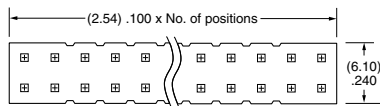

### PLATING OPTION

- F**  
= Gold flash on post, Matte Tin on tail
- L**  
= 10  $\mu$ " (0.25  $\mu$ m) Gold on post, Matte Tin on tail
- S**  
= 30  $\mu$ " (0.76  $\mu$ m) Gold on post, Matte Tin on tail
- T**  
= Matte Tin

### ROW OPTION

- SV**  
= Single Row Vertical Pin
- DV**  
= Double Row Vertical Pin
- SH**  
= Single Row Horizontal Pin
- DH**  
= Double Row Horizontal Pin (Style -01, -02 or -03 only)
- TM**  
= Triple Row Vertical Mixed Technology (Style -01 only) (02 thru 30 positions only)
- MT**  
= Mixed Technology Pin (Style -01, -02 or -03 only)

### OTHER OPTIONS

- "XXX"**  
= Polarized Position
- A**  
= Alignment Pin  
metal or plastic at Samtec discretion (Not available with -TM or -MT) (02 positions minimum) (Not available with -LC)
- LC**  
= Locking Clip  
(Not available with -TM) (3 positions minimum) (Not available with -A) (Manual placement required)
- K**  
= (6.50 mm) .256" DIA Polyimide Film Pick & Place Pad  
(-SH: 4 positions minimum without -TR; 2 & 3 positions available with -TR) (-DH: 4 positions minimum without -TR)
- P**  
= Plastic Pick & Place Pad  
(-DV: 4 positions minimum without -TR; 2 & 3 positions available with -TR) (-SH: 4 positions minimum without -TR; 2 & 3 positions available with -TR) (-DH: 5 positions minimum without -TR) (-SV: 4 positions minimum without -TR; 2 & 3 positions available with -TR)
- TR**  
= Tape & Reel  
-SV: 02-22 positions, -DV: 02-28 positions, -SH: 02-30 positions, -DH: 02-29 positions (Not available with -MT or -TM)
- FR**  
= Full Reel Tape & Reel  
(must order maximum quantity per reel; contact Samtec for quantity breaks)  
-SV: 02-22 positions, -DV: 02-28 positions, -SH: 02-30 positions, -DH: 02-29 positions (Not available with -MT or -TM)

**-DH Row Option**

**-MT Row Option**

**-TM Row Option**