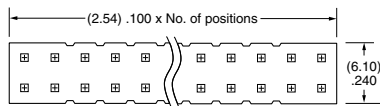

-MT Row Option