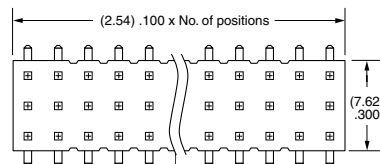

-TM Row Option