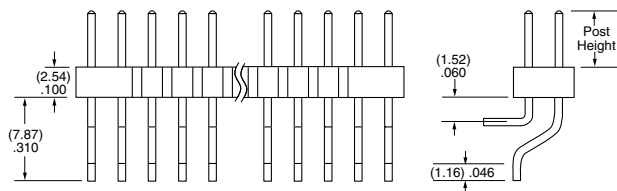

-MT Row Option