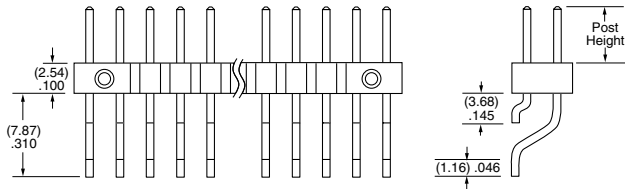

PLATING OPTION

- F**
= Gold flash on post, Matte Tin on tail
- L**
= 10 μ " (0.25 μ m) Gold on post, Matte Tin on tail
- S**
= 30 μ " (0.76 μ m) Gold on post, Matte Tin on tail
- T**
= Matte Tin

ROW OPTION

- SV**
= Single Row Vertical Pin
- DV**
= Double Row Vertical Pin
- SH**
= Single Row Horizontal Pin
- DH**
= Double Row Horizontal Pin (Style -01, -02 or -03 only)
- TM**
= Triple Row Vertical Mixed Technology (Style -01 only) (02 thru 30 positions only)
- MT**
= Mixed Technology Pin (Style -01, -02 or -03 only)

OTHER OPTIONS

- "XXX"**
= Polarized Position
- A**
= Alignment Pin
metal or plastic at Samtec discretion (Not available with -TM or -MT) (02 positions minimum) (Not available with -LC)
- LC**
= Locking Clip
(Not available with -TM) (3 positions minimum) (Not available with -A) (Manual placement required)
- K**
= (6.50 mm) .256" DIA Polyimide Film Pick & Place Pad
(-SH: 4 positions minimum without -TR; 2 & 3 positions available with -TR) (-DH: 4 positions minimum without -TR)
- P**
= Plastic Pick & Place Pad
(-DV: 4 positions minimum without -TR; 2 & 3 positions available with -TR) (-SH: 4 positions minimum without -TR; 2 & 3 positions available with -TR) (-DH: 5 positions minimum without -TR) (-SV: 4 positions minimum without -TR; 2 & 3 positions available with -TR)
- TR**
= Tape & Reel
-SV: 02-22 positions, -DV: 02-28 positions, -SH: 02-30 positions, -DH: 02-29 positions (Not available with -MT or -TM)
- FR**
= Full Reel Tape & Reel
(must order maximum quantity per reel; contact Samtec for quantity breaks)
-SV: 02-22 positions, -DV: 02-28 positions, -SH: 02-30 positions, -DH: 02-29 positions (Not available with -MT or -TM)