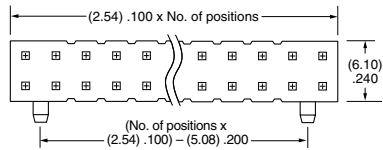

PLATING OPTION

- F**
= Gold flash on post, Matte Tin on tail
- L**
= 10 μ " (0.25 μ m) Gold on post, Matte Tin on tail
- S**
= 30 μ " (0.76 μ m) Gold on post, Matte Tin on tail
- T**
= Matte Tin

ROW OPTION

- SV**
= Single Row Vertical Pin
- DV**
= Double Row Vertical Pin
- SH**
= Single Row Horizontal Pin
- DH**
= Double Row Horizontal Pin (Style -01, -02 or -03 only)
- TM**
= Triple Row Vertical Mixed Technology (Style -01 only) (02 thru 30 positions only)
- MT**
= Mixed Technology Pin (Style -01, -02 or -03 only)

OTHER OPTIONS

- "XXX"**
= Polarized Position
- A**
= Alignment Pin
metal or plastic at Samtec discretion (Not available with -TM or -MT) (02 positions minimum) (Not available with -LC)
- LC**
= Locking Clip
(Not available with -TM) (3 positions minimum) (Not available with -A) (Manual placement required)
- K**
= (6.50 mm) .256" DIA Polyimide Film Pick & Place Pad
(-SH: 4 positions minimum without -TR; 2 & 3 positions available with -TR) (-DH: 4 positions minimum without -TR)
- P**
= Plastic Pick & Place Pad
(-DV: 4 positions minimum without -TR; 2 & 3 positions available with -TR) (-SH: 4 positions minimum without -TR; 2 & 3 positions available with -TR) (-DH: 5 positions minimum without -TR) (-SV: 4 positions minimum without -TR; 2 & 3 positions available with -TR)
- TR**
= Tape & Reel
-SV: 02-22 positions, -DV: 02-28 positions, -SH: 02-30 positions, -DH: 02-29 positions (Not available with -MT or -TM)
- FR**
= Full Reel Tape & Reel
(must order maximum quantity per reel; contact Samtec for quantity breaks)
-SV: 02-22 positions, -DV: 02-28 positions, -SH: 02-30 positions, -DH: 02-29 positions (Not available with -MT or -TM)