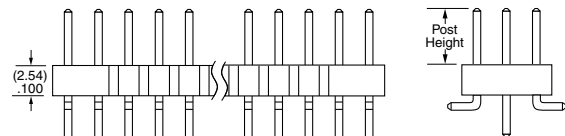

-TM Row Option