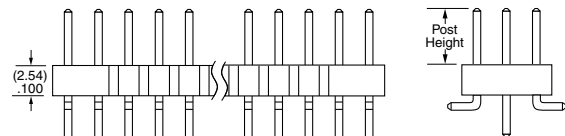

### PLATING OPTION

- F**  
= Gold flash on post, Matte Tin on tail
- L**  
= 10  $\mu$ " (0.25  $\mu$ m) Gold on post, Matte Tin on tail
- S**  
= 30  $\mu$ " (0.76  $\mu$ m) Gold on post, Matte Tin on tail
- T**  
= Matte Tin

### ROW OPTION

- SV**  
= Single Row Vertical Pin
- DV**  
= Double Row Vertical Pin
- SH**  
= Single Row Horizontal Pin
- DH**  
= Double Row Horizontal Pin (Style -01, -02 or -03 only)
- TM**  
= Triple Row Vertical Mixed Technology (Style -01 only) (02 thru 30 positions only)
- MT**  
= Mixed Technology Pin (Style -01, -02 or -03 only)

### OTHER OPTIONS

- "XXX"**  
= Polarized Position
- A**  
= Alignment Pin  
metal or plastic at Samtec discretion (Not available with -TM or -MT) (02 positions minimum) (Not available with -LC)
- LC**  
= Locking Clip  
(Not available with -TM) (3 positions minimum) (Not available with -A) (Manual placement required)
- K**  
= (6.50 mm) .256" DIA Polyimide Film Pick & Place Pad  
(-SH: 4 positions minimum without -TR; 2 & 3 positions available with -TR) (-DH: 4 positions minimum without -TR)
- P**  
= Plastic Pick & Place Pad  
(-DV: 4 positions minimum without -TR; 2 & 3 positions available with -TR) (-SH: 4 positions minimum without -TR; 2 & 3 positions available with -TR) (-DH: 5 positions minimum without -TR) (-SV: 4 positions minimum without -TR; 2 & 3 positions available with -TR)
- TR**  
= Tape & Reel  
-SV: 02-22 positions, -DV: 02-28 positions, -SH: 02-30 positions, -DH: 02-29 positions (Not available with -MT or -TM)
- FR**  
= Full Reel Tape & Reel  
(must order maximum quantity per reel; contact Samtec for quantity breaks)  
-SV: 02-22 positions, -DV: 02-28 positions, -SH: 02-30 positions, -DH: 02-29 positions (Not available with -MT or -TM)

**-DH Row Option**

**-MT Row Option**

**-TM Row Option**