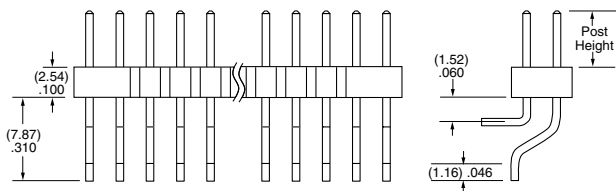

### PLATING OPTION

- F**  
= Gold flash on post, Matte Tin on tail
- L**  
= 10  $\mu$ " (0.25  $\mu$ m) Gold on post, Matte Tin on tail
- S**  
= 30  $\mu$ " (0.76  $\mu$ m) Gold on post, Matte Tin on tail
- T**  
= Matte Tin

### ROW OPTION

- SV**  
= Single Row Vertical Pin
- DV**  
= Double Row Vertical Pin
- SH**  
= Single Row Horizontal Pin
- DH**  
= Double Row Horizontal Pin (Style -01, -02 or -03 only)
- TM**  
= Triple Row Vertical Mixed Technology (Style -01 only) (02 thru 30 positions only)
- MT**  
= Mixed Technology Pin (Style -01, -02 or -03 only)

### OTHER OPTIONS

- "XXX"**  
= Polarized Position
- A**  
= Alignment Pin  
metal or plastic at Samtec discretion (Not available with -TM or -MT) (02 positions minimum) (Not available with -LC)
- LC**  
= Locking Clip  
(Not available with -TM) (3 positions minimum) (Not available with -A) (Manual placement required)
- K**  
= (6.50 mm) .256" DIA Polyimide Film Pick & Place Pad  
(-SH: 4 positions minimum without -TR; 2 & 3 positions available with -TR) (-DH: 4 positions minimum without -TR)
- P**  
= Plastic Pick & Place Pad  
(-DV: 4 positions minimum without -TR; 2 & 3 positions available with -TR) (-SH: 4 positions minimum without -TR; 2 & 3 positions available with -TR) (-DH: 5 positions minimum without -TR) (-SV: 4 positions minimum without -TR; 2 & 3 positions available with -TR)
- TR**  
= Tape & Reel  
-SV: 02-22 positions, -DV: 02-28 positions, -SH: 02-30 positions, -DH: 02-29 positions (Not available with -MT or -TM)
- FR**  
= Full Reel Tape & Reel  
(must order maximum quantity per reel; contact Samtec for quantity breaks)  
-SV: 02-22 positions, -DV: 02-28 positions, -SH: 02-30 positions, -DH: 02-29 positions (Not available with -MT or -TM)

**-DH Row Option**

**-MT Row Option**

**-TM Row Option**