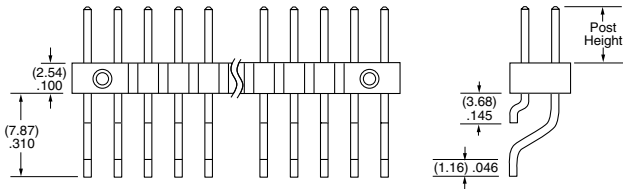

### PLATING OPTION

- F**  
= Gold flash on post, Matte Tin on tail
- L**  
= 10  $\mu$ " (0.25  $\mu$ m) Gold on post, Matte Tin on tail
- S**  
= 30  $\mu$ " (0.76  $\mu$ m) Gold on post, Matte Tin on tail
- T**  
= Matte Tin

### ROW OPTION

- SV**  
= Single Row Vertical Pin
- DV**  
= Double Row Vertical Pin
- SH**  
= Single Row Horizontal Pin
- DH**  
= Double Row Horizontal Pin (Style -01, -02 or -03 only)
- TM**  
= Triple Row Vertical Mixed Technology (Style -01 only) (02 thru 30 positions only)
- MT**  
= Mixed Technology Pin (Style -01, -02 or -03 only)

### OTHER OPTIONS

- "XXX"**  
= Polarized Position
- A**  
= Alignment Pin  
metal or plastic at Samtec discretion (Not available with -TM or -MT) (02 positions minimum) (Not available with -LC)
- LC**  
= Locking Clip  
(Not available with -TM) (3 positions minimum) (Not available with -A) (Manual placement required)
- K**  
= (6.50 mm) .256" DIA Polyimide Film Pick & Place Pad  
(-SH: 4 positions minimum without -TR; 2 & 3 positions available with -TR) (-DH: 4 positions minimum without -TR)
- P**  
= Plastic Pick & Place Pad  
(-DV: 4 positions minimum without -TR; 2 & 3 positions available with -TR) (-SH: 4 positions minimum without -TR; 2 & 3 positions available with -TR) (-DH: 5 positions minimum without -TR) (-SV: 4 positions minimum without -TR; 2 & 3 positions available with -TR)
- TR**  
= Tape & Reel  
-SV: 02-22 positions, -DV: 02-28 positions, -SH: 02-30 positions, -DH: 02-29 positions (Not available with -MT or -TM)
- FR**  
= Full Reel Tape & Reel  
(must order maximum quantity per reel; contact Samtec for quantity breaks)  
-SV: 02-22 positions, -DV: 02-28 positions, -SH: 02-30 positions, -DH: 02-29 positions (Not available with -MT or -TM)