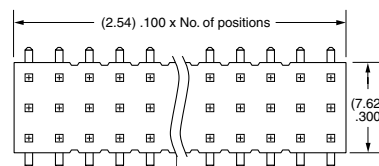

-TM Row Option