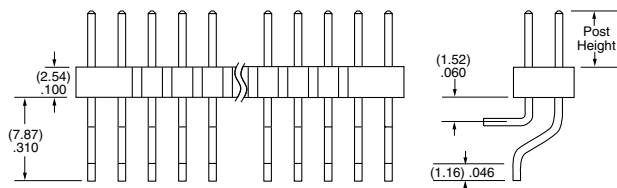

-MT Row Option