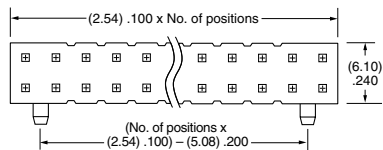

PLATING OPTION

- F**
= Gold flash on post, Matte Tin on tail
- L**
= 10 μ " (0.25 μ m) Gold on post, Matte Tin on tail
- S**
= 30 μ " (0.76 μ m) Gold on post, Matte Tin on tail
- T**
= Matte Tin

ROW OPTION

- SV**
= Single Row Vertical Pin
- DV**
= Double Row Vertical Pin
- SH**
= Single Row Horizontal Pin
- DH**
= Double Row Horizontal Pin (Style -01, -02 or -03 only)
- TM**
= Triple Row Vertical Mixed Technology (Style -01 only) (02 thru 30 positions only)
- MT**
= Mixed Technology Pin (Style -01, -02 or -03 only)

OTHER OPTIONS

- "XXX"**
= Polarized Position
- A**
= Alignment Pin
metal or plastic at Samtec discretion (Not available with -TM or -MT) (02 positions minimum) (Not available with -LC)
- LC**
= Locking Clip
(Not available with -TM) (3 positions minimum) (Not available with -A) (Manual placement required)
- K**
= (6.50 mm) .256" DIA Polyimide Film Pick & Place Pad
(-SH: 4 positions minimum without -TR; 2 & 3 positions available with -TR) (-DH: 4 positions minimum without -TR)
- P**
= Plastic Pick & Place Pad
(-DV: 4 positions minimum without -TR; 2 & 3 positions available with -TR) (-SH: 4 positions minimum without -TR; 2 & 3 positions available with -TR) (-DH: 5 positions minimum without -TR) (-SV: 4 positions minimum without -TR; 2 & 3 positions available with -TR)
- TR**
= Tape & Reel
-SV: 02-22 positions, -DV: 02-28 positions, -SH: 02-30 positions, -DH: 02-29 positions (Not available with -MT or -TM)
- FR**
= Full Reel Tape & Reel
(must order maximum quantity per reel; contact Samtec for quantity breaks)
-SV: 02-22 positions, -DV: 02-28 positions, -SH: 02-30 positions, -DH: 02-29 positions (Not available with -MT or -TM)