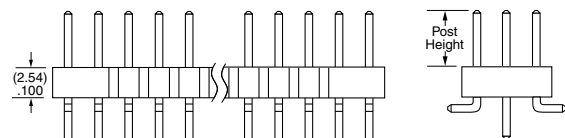

-TM Row Option