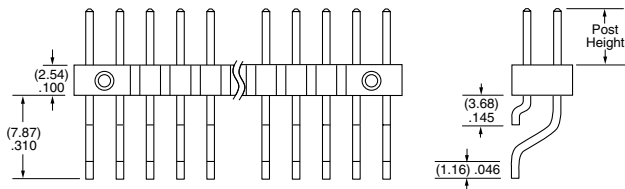

PLATING OPTION

- F**
= Gold flash on post, Matte Tin on tail
- L**
= 10 μ " (0.25 μ m) Gold on post, Matte Tin on tail
- S**
= 30 μ " (0.76 μ m) Gold on post, Matte Tin on tail
- T**
= Matte Tin

ROW OPTION

- SV**
= Single Row Vertical Pin
- DV**
= Double Row Vertical Pin
- SH**
= Single Row Horizontal Pin
- DH**
= Double Row Horizontal Pin (Style -01, -02 or -03 only)
- TM**
= Triple Row Vertical Mixed Technology (Style -01 only) (02 thru 30 positions only)
- MT**
= Mixed Technology Pin (Style -01, -02 or -03 only)

OTHER OPTIONS

- "XXX"**
= Polarized Position
- A**
= Alignment Pin
metal or plastic at Samtec discretion (Not available with -TM or -MT) (02 positions minimum) (Not available with -LC)
- LC**
= Locking Clip
(Not available with -TM) (3 positions minimum) (Not available with -A) (Manual placement required)
- K**
= (6.50 mm) .256" DIA Polyimide Film Pick & Place Pad
(-SH: 4 positions minimum without -TR; 2 & 3 positions available with -TR) (-DH: 4 positions minimum without -TR)
- P**
= Plastic Pick & Place Pad
(-DV: 4 positions minimum without -TR; 2 & 3 positions available with -TR) (-SH: 4 positions minimum without -TR; 2 & 3 positions available with -TR) (-DH: 5 positions minimum without -TR) (-SV: 4 positions minimum without -TR; 2 & 3 positions available with -TR)
- TR**
= Tape & Reel
-SV: 02-22 positions, -DV: 02-28 positions, -SH: 02-30 positions, -DH: 02-29 positions (Not available with -MT or -TM)
- FR**
= Full Reel Tape & Reel
(must order maximum quantity per reel; contact Samtec for quantity breaks)
-SV: 02-22 positions, -DV: 02-28 positions, -SH: 02-30 positions, -DH: 02-29 positions (Not available with -MT or -TM)