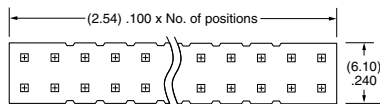

-MT Row Option