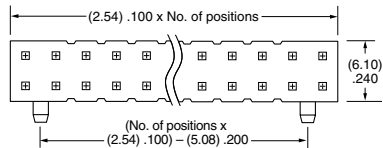

PLATING OPTION

- F**
= Gold flash on post, Matte Tin on tail
- L**
= 10 μ " (0.25 μ m) Gold on post, Matte Tin on tail
- S**
= 30 μ " (0.76 μ m) Gold on post, Matte Tin on tail
- T**
= Matte Tin

ROW OPTION

- SV**
= Single Row Vertical Pin
- DV**
= Double Row Vertical Pin
- SH**
= Single Row Horizontal Pin
- DH**
= Double Row Horizontal Pin (Style -01, -02 or -03 only)
- TM**
= Triple Row Vertical Mixed Technology (Style -01 only) (02 thru 30 positions only)
- MT**
= Mixed Technology Pin (Style -01, -02 or -03 only)

OTHER OPTIONS

- "XXX"**
= Polarized Position
- A**
= Alignment Pin
metal or plastic at Samtec discretion (Not available with -TM or -MT) (02 positions minimum) (Not available with -LC)
- LC**
= Locking Clip
(Not available with -TM) (3 positions minimum) (Not available with -A) (Manual placement required)
- K**
= (6.50 mm) .256" DIA Polyimide Film Pick & Place Pad
(-SH: 4 positions minimum without -TR; 2 & 3 positions available with -TR) (-DH: 4 positions minimum without -TR)
- P**
= Plastic Pick & Place Pad
(-DV: 4 positions minimum without -TR; 2 & 3 positions available with -TR) (-SH: 4 positions minimum without -TR; 2 & 3 positions available with -TR) (-DH: 5 positions minimum without -TR) (-SV: 4 positions minimum without -TR; 2 & 3 positions available with -TR)
- TR**
= Tape & Reel
-SV: 02-22 positions, -DV: 02-28 positions, -SH: 02-30 positions, -DH: 02-29 positions (Not available with -MT or -TM)
- FR**
= Full Reel Tape & Reel
(must order maximum quantity per reel; contact Samtec for quantity breaks)
-SV: 02-22 positions, -DV: 02-28 positions, -SH: 02-30 positions, -DH: 02-29 positions (Not available with -MT or -TM)