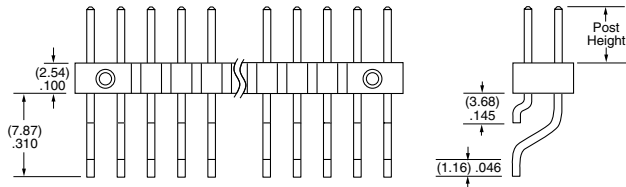

PLATING OPTION

- F**
= Gold flash on post, Matte Tin on tail
- L**
= 10 μ " (0.25 μ m) Gold on post, Matte Tin on tail
- S**
= 30 μ " (0.76 μ m) Gold on post, Matte Tin on tail
- T**
= Matte Tin

ROW OPTION

- SV**
= Single Row Vertical Pin
- DV**
= Double Row Vertical Pin
- SH**
= Single Row Horizontal Pin
- DH**
= Double Row Horizontal Pin (Style -01, -02 or -03 only)
- TM**
= Triple Row Vertical Mixed Technology (Style -01 only) (02 thru 30 positions only)
- MT**
= Mixed Technology Pin (Style -01, -02 or -03 only)

OTHER OPTIONS

- "XXX"**
= Polarized Position
- A**
= Alignment Pin
metal or plastic at Samtec discretion (Not available with -TM or -MT) (02 positions minimum) (Not available with -LC)
- LC**
= Locking Clip
(Not available with -TM) (3 positions minimum) (Not available with -A) (Manual placement required)
- K**
= (6.50 mm) .256" DIA Polyimide Film Pick & Place Pad
(-SH: 4 positions minimum without -TR; 2 & 3 positions available with -TR) (-DH: 4 positions minimum without -TR)
- P**
= Plastic Pick & Place Pad
(-DV: 4 positions minimum without -TR; 2 & 3 positions available with -TR) (-SH: 4 positions minimum without -TR; 2 & 3 positions available with -TR) (-DH: 5 positions minimum without -TR) (-SV: 4 positions minimum without -TR; 2 & 3 positions available with -TR)
- TR**
= Tape & Reel
-SV: 02-22 positions, -DV: 02-28 positions, -SH: 02-30 positions, -DH: 02-29 positions (Not available with -MT or -TM)
- FR**
= Full Reel Tape & Reel
(must order maximum quantity per reel; contact Samtec for quantity breaks)
-SV: 02-22 positions, -DV: 02-28 positions, -SH: 02-30 positions, -DH: 02-29 positions (Not available with -MT or -TM)