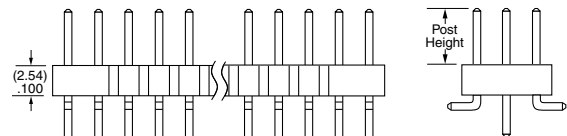

-TM Row Option