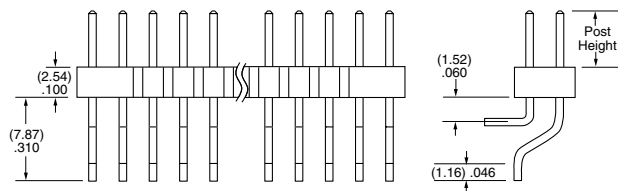

-MT Row Option