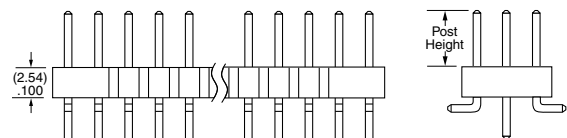

### PLATING OPTION

- F**  
= Gold flash on post, Matte Tin on tail
- L**  
= 10  $\mu$ " (0.25  $\mu$ m) Gold on post, Matte Tin on tail
- S**  
= 30  $\mu$ " (0.76  $\mu$ m) Gold on post, Matte Tin on tail
- T**  
= Matte Tin

### ROW OPTION

- SV**  
= Single Row Vertical Pin
- DV**  
= Double Row Vertical Pin
- SH**  
= Single Row Horizontal Pin
- DH**  
= Double Row Horizontal Pin (Style -01, -02 or -03 only)
- TM**  
= Triple Row Vertical Mixed Technology (Style -01 only) (02 thru 30 positions only)
- MT**  
= Mixed Technology Pin (Style -01, -02 or -03 only)

### OTHER OPTIONS

- "XXX"**  
= Polarized Position
- A**  
= Alignment Pin  
metal or plastic at Samtec discretion (Not available with -TM or -MT) (02 positions minimum) (Not available with -LC)
- LC**  
= Locking Clip  
(Not available with -TM) (3 positions minimum) (Not available with -A) (Manual placement required)
- K**  
= (6.50 mm) .256" DIA Polyimide Film Pick & Place Pad  
(-SH: 4 positions minimum without -TR; 2 & 3 positions available with -TR) (-DH: 4 positions minimum without -TR)
- P**  
= Plastic Pick & Place Pad  
(-DV: 4 positions minimum without -TR; 2 & 3 positions available with -TR) (-SH: 4 positions minimum without -TR; 2 & 3 positions available with -TR) (-DH: 5 positions minimum without -TR) (-SV: 4 positions minimum without -TR; 2 & 3 positions available with -TR)
- TR**  
= Tape & Reel  
-SV: 02-22 positions, -DV: 02-28 positions, -SH: 02-30 positions, -DH: 02-29 positions (Not available with -MT or -TM)
- FR**  
= Full Reel Tape & Reel  
(must order maximum quantity per reel; contact Samtec for quantity breaks)  
-SV: 02-22 positions, -DV: 02-28 positions, -SH: 02-30 positions, -DH: 02-29 positions (Not available with -MT or -TM)

**-DH Row Option**

**-MT Row Option**

**-TM Row Option**