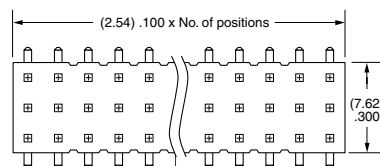

### PLATING OPTION

- F**  
= Gold flash on post, Matte Tin on tail
- L**  
= 10  $\mu$ " (0.25  $\mu$ m) Gold on post, Matte Tin on tail
- S**  
= 30  $\mu$ " (0.76  $\mu$ m) Gold on post, Matte Tin on tail
- T**  
= Matte Tin

### ROW OPTION

- SV**  
= Single Row Vertical Pin
- DV**  
= Double Row Vertical Pin
- SH**  
= Single Row Horizontal Pin
- DH**  
= Double Row Horizontal Pin (Style -01, -02 or -03 only)
- TM**  
= Triple Row Vertical Mixed Technology (Style -01 only) (02 thru 30 positions only)
- MT**  
= Mixed Technology Pin (Style -01, -02 or -03 only)

### OTHER OPTIONS

- "XXX"**  
= Polarized Position
- A**  
= Alignment Pin  
metal or plastic at Samtec discretion (Not available with -TM or -MT) (02 positions minimum) (Not available with -LC)
- LC**  
= Locking Clip  
(Not available with -TM) (3 positions minimum) (Not available with -A) (Manual placement required)
- K**  
= (6.50 mm) .256" DIA Polyimide Film Pick & Place Pad  
(-SH: 4 positions minimum without -TR; 2 & 3 positions available with -TR) (-DH: 4 positions minimum without -TR)
- P**  
= Plastic Pick & Place Pad  
(-DV: 4 positions minimum without -TR; 2 & 3 positions available with -TR) (-SH: 4 positions minimum without -TR; 2 & 3 positions available with -TR) (-DH: 5 positions minimum without -TR) (-SV: 4 positions minimum without -TR; 2 & 3 positions available with -TR)
- TR**  
= Tape & Reel  
-SV: 02-22 positions, -DV: 02-28 positions, -SH: 02-30 positions, -DH: 02-29 positions (Not available with -MT or -TM)
- FR**  
= Full Reel Tape & Reel  
(must order maximum quantity per reel; contact Samtec for quantity breaks)  
-SV: 02-22 positions, -DV: 02-28 positions, -SH: 02-30 positions, -DH: 02-29 positions (Not available with -MT or -TM)

**-DH Row Option**

**-MT Row Option**

**-TM Row Option**