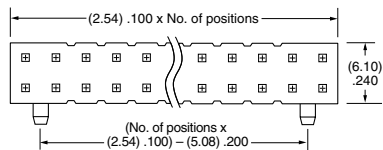

### PLATING OPTION

- F**  
= Gold flash on post, Matte Tin on tail
- L**  
= 10  $\mu$ " (0.25  $\mu$ m) Gold on post, Matte Tin on tail
- S**  
= 30  $\mu$ " (0.76  $\mu$ m) Gold on post, Matte Tin on tail
- T**  
= Matte Tin

### ROW OPTION

- SV**  
= Single Row Vertical Pin
- DV**  
= Double Row Vertical Pin
- SH**  
= Single Row Horizontal Pin
- DH**  
= Double Row Horizontal Pin (Style -01, -02 or -03 only)
- TM**  
= Triple Row Vertical Mixed Technology (Style -01 only) (02 thru 30 positions only)
- MT**  
= Mixed Technology Pin (Style -01, -02 or -03 only)

### OTHER OPTIONS

- "XXX"**  
= Polarized Position
- A**  
= Alignment Pin  
metal or plastic at Samtec discretion (Not available with -TM or -MT) (02 positions minimum) (Not available with -LC)
- LC**  
= Locking Clip  
(Not available with -TM) (3 positions minimum) (Not available with -A) (Manual placement required)
- K**  
= (6.50 mm) .256" DIA Polyimide Film Pick & Place Pad  
(-SH: 4 positions minimum without -TR; 2 & 3 positions available with -TR) (-DH: 4 positions minimum without -TR)
- P**  
= Plastic Pick & Place Pad  
(-DV: 4 positions minimum without -TR; 2 & 3 positions available with -TR) (-SH: 4 positions minimum without -TR; 2 & 3 positions available with -TR) (-DH: 5 positions minimum without -TR) (-SV: 4 positions minimum without -TR; 2 & 3 positions available with -TR)
- TR**  
= Tape & Reel  
-SV: 02-22 positions, -DV: 02-28 positions, -SH: 02-30 positions, -DH: 02-29 positions (Not available with -MT or -TM)
- FR**  
= Full Reel Tape & Reel  
(must order maximum quantity per reel; contact Samtec for quantity breaks)  
-SV: 02-22 positions, -DV: 02-28 positions, -SH: 02-30 positions, -DH: 02-29 positions (Not available with -MT or -TM)