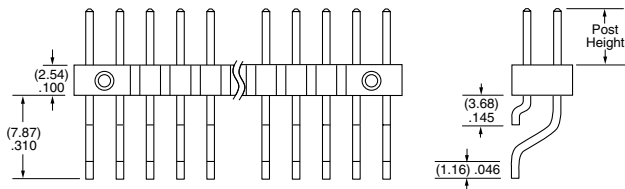

### PLATING OPTION

- F**  
= Gold flash on post, Matte Tin on tail
- L**  
= 10  $\mu$ " (0.25  $\mu$ m) Gold on post, Matte Tin on tail
- S**  
= 30  $\mu$ " (0.76  $\mu$ m) Gold on post, Matte Tin on tail
- T**  
= Matte Tin

### ROW OPTION

- SV**  
= Single Row Vertical Pin
- DV**  
= Double Row Vertical Pin
- SH**  
= Single Row Horizontal Pin
- DH**  
= Double Row Horizontal Pin (Style -01, -02 or -03 only)
- TM**  
= Triple Row Vertical Mixed Technology (Style -01 only) (02 thru 30 positions only)
- MT**  
= Mixed Technology Pin (Style -01, -02 or -03 only)

### OTHER OPTIONS

- "XXX"**  
= Polarized Position
- A**  
= Alignment Pin  
metal or plastic at Samtec discretion (Not available with -TM or -MT) (02 positions minimum) (Not available with -LC)
- LC**  
= Locking Clip  
(Not available with -TM) (3 positions minimum) (Not available with -A) (Manual placement required)
- K**  
= (6.50 mm) .256" DIA Polyimide Film Pick & Place Pad  
(-SH: 4 positions minimum without -TR; 2 & 3 positions available with -TR) (-DH: 4 positions minimum without -TR)
- P**  
= Plastic Pick & Place Pad  
(-DV: 4 positions minimum without -TR; 2 & 3 positions available with -TR) (-SH: 4 positions minimum without -TR; 2 & 3 positions available with -TR) (-DH: 5 positions minimum without -TR) (-SV: 4 positions minimum without -TR; 2 & 3 positions available with -TR)
- TR**  
= Tape & Reel  
-SV: 02-22 positions, -DV: 02-28 positions, -SH: 02-30 positions, -DH: 02-29 positions (Not available with -MT or -TM)
- FR**  
= Full Reel Tape & Reel  
(must order maximum quantity per reel; contact Samtec for quantity breaks)  
-SV: 02-22 positions, -DV: 02-28 positions, -SH: 02-30 positions, -DH: 02-29 positions (Not available with -MT or -TM)