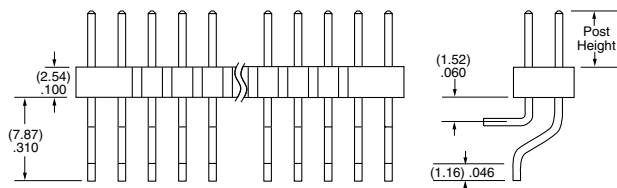

### PLATING OPTION

- F**  
= Gold flash on post, Matte Tin on tail
- L**  
= 10  $\mu$ " (0.25  $\mu$ m) Gold on post, Matte Tin on tail
- S**  
= 30  $\mu$ " (0.76  $\mu$ m) Gold on post, Matte Tin on tail
- T**  
= Matte Tin

### ROW OPTION

- SV**  
= Single Row Vertical Pin
- DV**  
= Double Row Vertical Pin
- SH**  
= Single Row Horizontal Pin
- DH**  
= Double Row Horizontal Pin (Style -01, -02 or -03 only)
- TM**  
= Triple Row Vertical Mixed Technology (Style -01 only) (02 thru 30 positions only)
- MT**  
= Mixed Technology Pin (Style -01, -02 or -03 only)

### OTHER OPTIONS

- "XXX"**  
= Polarized Position
- A**  
= Alignment Pin  
metal or plastic at Samtec discretion (Not available with -TM or -MT) (02 positions minimum) (Not available with -LC)
- LC**  
= Locking Clip  
(Not available with -TM) (3 positions minimum) (Not available with -A) (Manual placement required)
- K**  
= (6.50 mm) .256" DIA Polyimide Film Pick & Place Pad  
(-SH: 4 positions minimum without -TR; 2 & 3 positions available with -TR) (-DH: 4 positions minimum without -TR)
- P**  
= Plastic Pick & Place Pad  
(-DV: 4 positions minimum without -TR; 2 & 3 positions available with -TR) (-SH: 4 positions minimum without -TR; 2 & 3 positions available with -TR) (-DH: 5 positions minimum without -TR) (-SV: 4 positions minimum without -TR; 2 & 3 positions available with -TR)
- TR**  
= Tape & Reel  
-SV: 02-22 positions, -DV: 02-28 positions, -SH: 02-30 positions, -DH: 02-29 positions (Not available with -MT or -TM)
- FR**  
= Full Reel Tape & Reel  
(must order maximum quantity per reel; contact Samtec for quantity breaks)  
-SV: 02-22 positions, -DV: 02-28 positions, -SH: 02-30 positions, -DH: 02-29 positions (Not available with -MT or -TM)

**-DH Row Option**

**-MT Row Option**

**-TM Row Option**