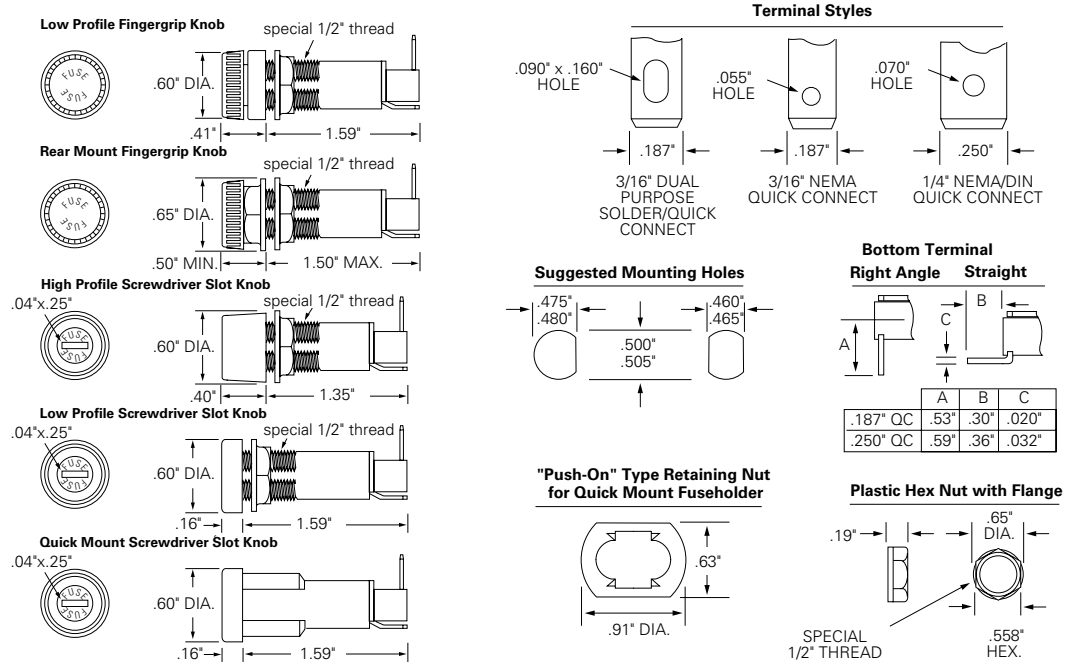

Dimensions

Ordering Part Numbering System to order complete fuse holder (body and knob)

Example 03453LS7HXLNP - A 345 Series fuse holder for 3AG fuses with low profile body and a Screwdriver Slot knob, with 1/4" (Rt. Angle) Nema/Din QC terminals.

Series Name ← 0 345 3 LS 7 H X L N P

Fuse Size	Style	Terminals	Packing	Accessory*
2	LF	1	H	L
2AG .177" x .570"	Low Profile Body Black Fingergrasp Knob	3/16" (Rt. Angle) Dual Purpose Solder/QC	For 100 Pieces (Bulk)	Lockwasher
3	RF	2		N
3AG .250" x 1.250"	Rear Mount Body Black Fingergrasp Knob	3/16" (Straight) Dual Purpose Solder/QC	Neoprene Washer	
5	HS	3	P	Drip-Proof "O" Ring** with Neoprene Washer
5 x 20mm .197" x .787"	High Profile Body Screwdriver Slot Knob	3/16" (Rt. Angle) NEMA QC	*Optional (L,N,P) can be ordered individually or in combination **Screwdriver slot knob only	
	LS	4		
	Low Profile Body Screwdriver Slot Knob	3/16" (Straight) NEMA QC		
	QS	7		
	Quick Mount Body Screwdriver Slot Knob	1/4" (Rt. Angle) NEMA/DIN QC		
	Screwdriver Slot Knob	8		
	2AG - Blue Knob	1/4" (Straight) NEMA/DIN QC		
	3AG - Grey Knob 5 x 20mm - Black Knob			

Note - If accessory is needed, add the "X" as filler on the ordering part number

To Order Body Including Nut(s) Only

Terminal Style	Bottom Terminal	Low Profile Body Part Number***	High Profile Body Part Number	Rear Mount Body Part Number	Quick Mount Body Part Number
3/16" Dual Purpose	(Rt. Angle)	03453LF1ZX010	03453HS1ZX010	03453RF1ZX010	03453QS1ZX010
3/16" Dual Purpose	(Straight)	03453LF2ZX010	03453HS2ZX010	03453RF2ZX010	03453QS2ZX010
3/16" NEMA QC	(Rt. Angle)	03453LF3ZX010	03453HS3ZX010	03453RF3ZX010	03453QS3ZX010
3/16" NEMA QC	(Straight)	03453LF4ZX010	03453HS4ZX010	03453RF4ZX010	03453QS4ZX010
¼" NEMA/DIN QC	(Rt. Angle)	03453LF7ZX010	03453HS7ZX010	03453RF7ZX010	03453QS7ZX010
¼" NEMA/DIN QC	(Straight)	03453LF8ZX010	03453HS8ZX010	03453RF8ZX010	03453QS8ZX010