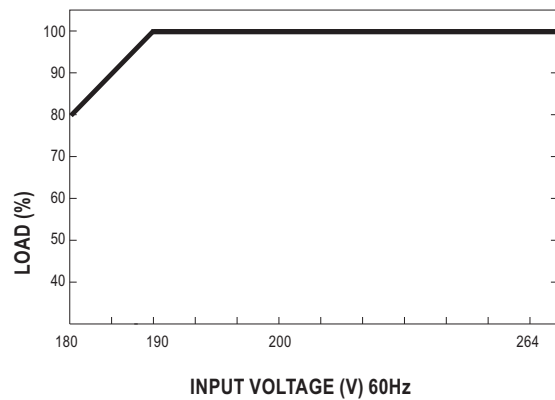

Mechanical Specification

Case No.930 Unit:mm

Block Diagram

Derating Curve

Output Derating VS Input Voltage

Mouser Electronics

Authorized Distributor

Click to View Pricing, Inventory, Delivery & Lifecycle Information:

[MEAN WELL:](#)

[DRP-480-24](#) [DRP-480-48](#)