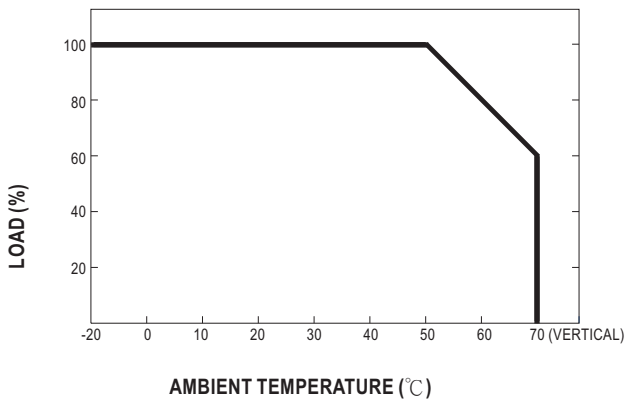

Mechanical Specification

Case No.930 Unit:mm

Block Diagram

Derating Curve

Output Derating VS Input Voltage

Mouser Electronics

Authorized Distributor

Click to View Pricing, Inventory, Delivery & Lifecycle Information:

[MEAN WELL:](#)

[DRP-480-24](#) [DRP-480-48](#)