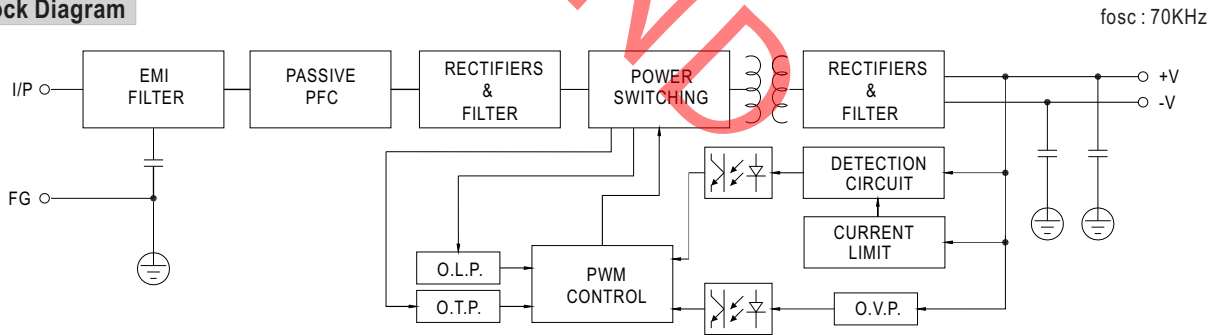

Mechanical Specification

Case No.930 Unit:mm

Block Diagram

Derating Curve

Output Derating VS Input Voltage

Mouser Electronics

Authorized Distributor

Click to View Pricing, Inventory, Delivery & Lifecycle Information:

[MEAN WELL:](#)

[DRP-480-24](#) [DRP-480-48](#)