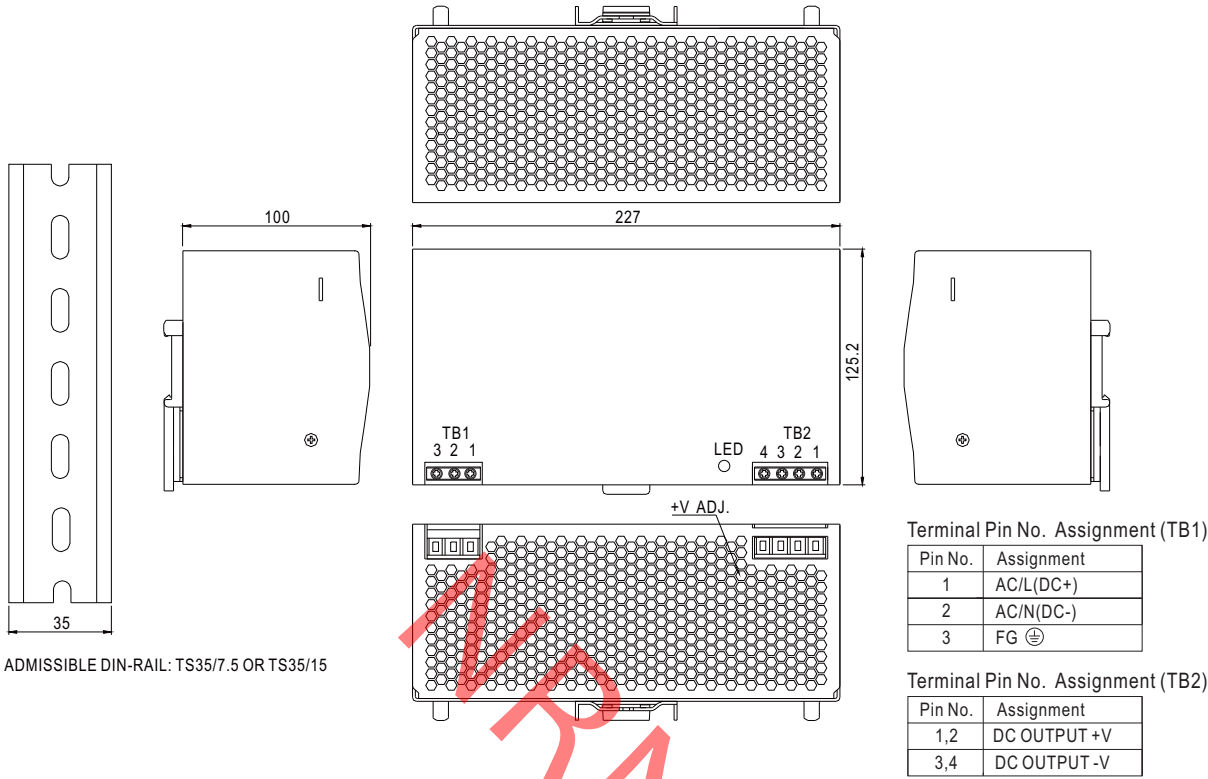

Mechanical Specification

Case No.930 Unit:mm

Block Diagram

Derating Curve

Output Derating VS Input Voltage

Mouser Electronics

Authorized Distributor

Click to View Pricing, Inventory, Delivery & Lifecycle Information:

[MEAN WELL:](#)

[DRP-480-24](#) [DRP-480-48](#)