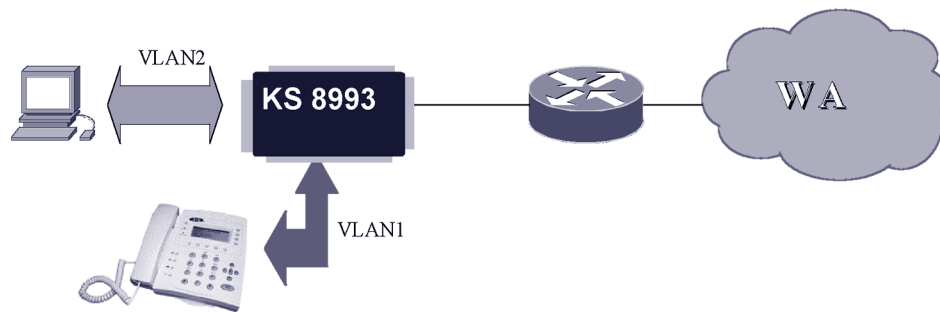

## Features

- World's first 3-port 10/100 integrated switch with physical layer transceivers
- 64kB SRAM on chip for frame buffering
- 1.0Gbps high performance memory bandwidth
- Low power dissipation: 300mA (0.75W) including physical transmit drivers
- Supports port-based VLAN
- Supports 802.1p-based priority or port-based priority.
- Support for UTP or fiber installations
- Indicators for link, activity, full/half-duplex and speed
- Unmanaged operation via strapping at system reset time
- Hardware-based 10/100, full/half, flow control and auto-negotiation
- Individual port-forced modes (full-duplex, 100BaseTX) when auto-negotiation is disabled
- On-chip integrated address look-up engine, supports 1K absolute MAC addresses

- Automatic address learning, address aging and address migration
- Full-duplex IEEE 802.3x flow control
- Half-duplex back pressure flow control
- Optional external MAC interface (MII or SNI) for router applications
- 10BaseT, 100BaseTX and 100BaseFX modes of operation
- Single 2.5V power supply
- Available in 128-pin PQFP package

## System Level Applications

The KS8993 can be configured to fit either in a three port 10/100 application or as a two port 10/100 network interface with an extra MII port. This MII port can be connected to an external processor and used for routing purposes or public network access. The major benefits of using the KS8993 are the lower power consumption, unmanaged operation, flexible configuration and built in frame buffering.

Typical Enterprise IP phone application using KS8993 switch to connect one port to phone and other port to PC.