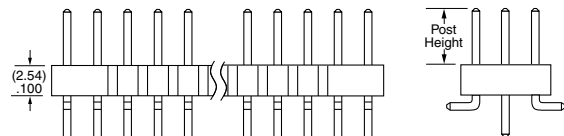

### PLATING OPTION

- F**  
= Gold flash on post, Matte Tin on tail
- L**  
= 10  $\mu$ " (0.25  $\mu$ m) Gold on post, Matte Tin on tail
- S**  
= 30  $\mu$ " (0.76  $\mu$ m) Gold on post, Matte Tin on tail
- T**  
= Matte Tin

### ROW OPTION

- SV**  
= Single Row Vertical Pin
- DV**  
= Double Row Vertical Pin
- SH**  
= Single Row Horizontal Pin
- DH**  
= Double Row Horizontal Pin (Style -01, -02 or -03 only)
- TM**  
= Triple Row Vertical Mixed Technology (Style -01 only) (02 thru 30 positions only)
- MT**  
= Mixed Technology Pin (Style -01, -02 or -03 only)

### OTHER OPTIONS

- "XXX"**  
= Polarized Position
- A**  
= Alignment Pin  
metal or plastic at Samtec discretion (Not available with -TM or -MT) (02 positions minimum) (Not available with -LC)
- LC**  
= Locking Clip  
(Not available with -TM) (3 positions minimum) (Not available with -A) (Manual placement required)
- K**  
= (6.50 mm) .256" DIA Polyimide Film Pick & Place Pad  
(-SH: 4 positions minimum without -TR; 2 & 3 positions available with -TR) (-DH: 4 positions minimum without -TR)
- P**  
= Plastic Pick & Place Pad  
(-DV: 4 positions minimum without -TR; 2 & 3 positions available with -TR) (-SH: 4 positions minimum without -TR; 2 & 3 positions available with -TR) (-DH: 5 positions minimum without -TR) (-SV: 4 positions minimum without -TR; 2 & 3 positions available with -TR)
- TR**  
= Tape & Reel  
-SV: 02-22 positions, -DV: 02-28 positions, -SH: 02-30 positions, -DH: 02-29 positions (Not available with -MT or -TM)
- FR**  
= Full Reel Tape & Reel  
(must order maximum quantity per reel; contact Samtec for quantity breaks)  
-SV: 02-22 positions, -DV: 02-28 positions, -SH: 02-30 positions, -DH: 02-29 positions (Not available with -MT or -TM)

**-DH Row Option**

**-MT Row Option**

**-TM Row Option**