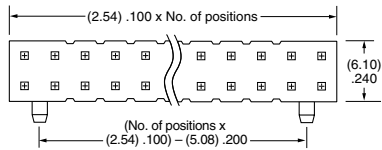

### PLATING OPTION

- F**  
= Gold flash on post, Matte Tin on tail
- L**  
= 10  $\mu$ " (0.25  $\mu$ m) Gold on post, Matte Tin on tail
- S**  
= 30  $\mu$ " (0.76  $\mu$ m) Gold on post, Matte Tin on tail
- T**  
= Matte Tin

### ROW OPTION

- SV**  
= Single Row Vertical Pin
- DV**  
= Double Row Vertical Pin
- SH**  
= Single Row Horizontal Pin
- DH**  
= Double Row Horizontal Pin (Style -01, -02 or -03 only)
- TM**  
= Triple Row Vertical Mixed Technology (Style -01 only) (02 thru 30 positions only)
- MT**  
= Mixed Technology Pin (Style -01, -02 or -03 only)

### OTHER OPTIONS

- "XXX"**  
= Polarized Position
- A**  
= Alignment Pin  
metal or plastic at Samtec discretion (Not available with -TM or -MT) (02 positions minimum) (Not available with -LC)
- LC**  
= Locking Clip  
(Not available with -TM) (3 positions minimum) (Not available with -A) (Manual placement required)
- K**  
= (6.50 mm) .256" DIA Polyimide Film Pick & Place Pad  
(-SH: 4 positions minimum without -TR; 2 & 3 positions available with -TR) (-DH: 4 positions minimum without -TR)
- P**  
= Plastic Pick & Place Pad  
(-DV: 4 positions minimum without -TR; 2 & 3 positions available with -TR) (-SH: 4 positions minimum without -TR; 2 & 3 positions available with -TR) (-DH: 5 positions minimum without -TR) (-SV: 4 positions minimum without -TR; 2 & 3 positions available with -TR)
- TR**  
= Tape & Reel  
-SV: 02-22 positions, -DV: 02-28 positions, -SH: 02-30 positions, -DH: 02-29 positions (Not available with -MT or -TM)
- FR**  
= Full Reel Tape & Reel  
(must order maximum quantity per reel; contact Samtec for quantity breaks)  
-SV: 02-22 positions, -DV: 02-28 positions, -SH: 02-30 positions, -DH: 02-29 positions (Not available with -MT or -TM)