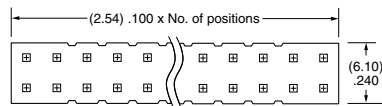

### PLATING OPTION

- F**  
= Gold flash on post, Matte Tin on tail
- L**  
= 10  $\mu$ " (0.25  $\mu$ m) Gold on post, Matte Tin on tail
- S**  
= 30  $\mu$ " (0.76  $\mu$ m) Gold on post, Matte Tin on tail
- T**  
= Matte Tin

### ROW OPTION

- SV**  
= Single Row Vertical Pin
- DV**  
= Double Row Vertical Pin
- SH**  
= Single Row Horizontal Pin
- DH**  
= Double Row Horizontal Pin (Style -01, -02 or -03 only)
- TM**  
= Triple Row Vertical Mixed Technology (Style -01 only) (02 thru 30 positions only)
- MT**  
= Mixed Technology Pin (Style -01, -02 or -03 only)

### OTHER OPTIONS

- "XXX"**  
= Polarized Position
- A**  
= Alignment Pin  
metal or plastic at Samtec discretion (Not available with -TM or -MT) (02 positions minimum) (Not available with -LC)
- LC**  
= Locking Clip  
(Not available with -TM) (3 positions minimum) (Not available with -A) (Manual placement required)
- K**  
= (6.50 mm) .256" DIA Polyimide Film Pick & Place Pad  
(-SH: 4 positions minimum without -TR; 2 & 3 positions available with -TR) (-DH: 4 positions minimum without -TR)
- P**  
= Plastic Pick & Place Pad  
(-DV: 4 positions minimum without -TR; 2 & 3 positions available with -TR) (-SH: 4 positions minimum without -TR; 2 & 3 positions available with -TR) (-DH: 5 positions minimum without -TR) (-SV: 4 positions minimum without -TR; 2 & 3 positions available with -TR)
- TR**  
= Tape & Reel  
-SV: 02-22 positions, -DV: 02-28 positions, -SH: 02-30 positions, -DH: 02-29 positions (Not available with -MT or -TM)
- FR**  
= Full Reel Tape & Reel  
(must order maximum quantity per reel; contact Samtec for quantity breaks)  
-SV: 02-22 positions, -DV: 02-28 positions, -SH: 02-30 positions, -DH: 02-29 positions (Not available with -MT or -TM)

**-DH Row Option**

**-MT Row Option**

**-TM Row Option**