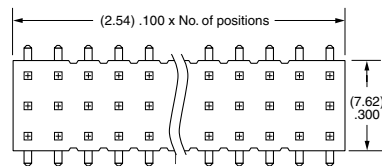

### PLATING OPTION

- F**  
= Gold flash on post, Matte Tin on tail
- L**  
= 10  $\mu$ " (0.25  $\mu$ m) Gold on post, Matte Tin on tail
- S**  
= 30  $\mu$ " (0.76  $\mu$ m) Gold on post, Matte Tin on tail
- T**  
= Matte Tin

### ROW OPTION

- SV**  
= Single Row Vertical Pin
- DV**  
= Double Row Vertical Pin
- SH**  
= Single Row Horizontal Pin
- DH**  
= Double Row Horizontal Pin (Style -01, -02 or -03 only)
- TM**  
= Triple Row Vertical Mixed Technology (Style -01 only) (02 thru 30 positions only)
- MT**  
= Mixed Technology Pin (Style -01, -02 or -03 only)

### OTHER OPTIONS

- "XXX"**  
= Polarized Position
- A**  
= Alignment Pin  
metal or plastic at Samtec discretion (Not available with -TM or -MT) (02 positions minimum) (Not available with -LC)
- LC**  
= Locking Clip  
(Not available with -TM) (3 positions minimum) (Not available with -A) (Manual placement required)
- K**  
= (6.50 mm) .256" DIA Polyimide Film Pick & Place Pad  
(-SH: 4 positions minimum without -TR; 2 & 3 positions available with -TR) (-DH: 4 positions minimum without -TR)
- P**  
= Plastic Pick & Place Pad  
(-DV: 4 positions minimum without -TR; 2 & 3 positions available with -TR) (-SH: 4 positions minimum without -TR; 2 & 3 positions available with -TR) (-DH: 5 positions minimum without -TR) (-SV: 4 positions minimum without -TR; 2 & 3 positions available with -TR)
- TR**  
= Tape & Reel  
-SV: 02-22 positions, -DV: 02-28 positions, -SH: 02-30 positions, -DH: 02-29 positions (Not available with -MT or -TM)
- FR**  
= Full Reel Tape & Reel  
(must order maximum quantity per reel; contact Samtec for quantity breaks)  
-SV: 02-22 positions, -DV: 02-28 positions, -SH: 02-30 positions, -DH: 02-29 positions (Not available with -MT or -TM)

**-DH Row Option**

**-MT Row Option**

**-TM Row Option**