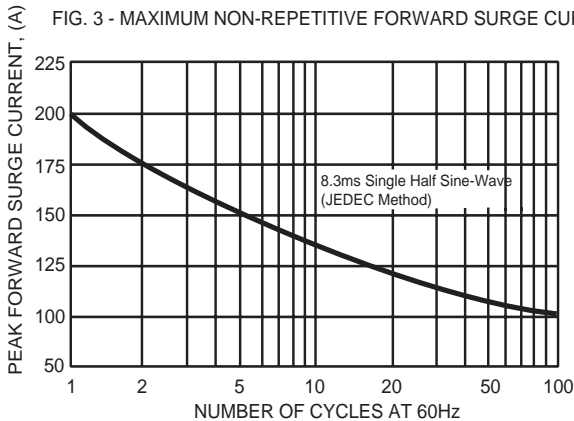

# RATING AND CHARACTERISTIC CURVES ( HER801 THRU HER805 )

FIG. 1 - TYPICAL FORWARD CURRENT DERATING CURVE

FIG. 2 - TYPICAL REVERSE CHARACTERISTICS

FIG. 3 - MAXIMUM NON-REPETITIVE FORWARD SURGE CURRENT

FIG. 4 - TYPICAL INSTANTANEOUS FORWARD CHARACTERISTICS

FIG. 5 - TYPICAL JUNCTION CAPACITANCE