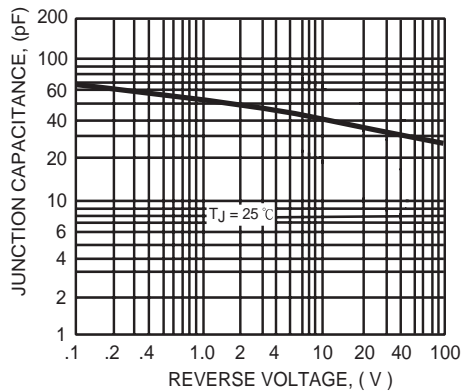

# RATING AND CHARACTERISTIC CURVES ( HER801 THRU HER805 )

FIG. 1 - TYPICAL FORWARD CURRENT DERATING CURVE

FIG. 2 - TYPICAL REVERSE CHARACTERISTICS

FIG. 3 - MAXIMUM NON-REPETITIVE FORWARD SURGE CURRENT

FIG. 4 - TYPICAL INSTANTANEOUS FORWARD CHARACTERISTICS

FIG. 5 - TYPICAL JUNCTION CAPACITANCE