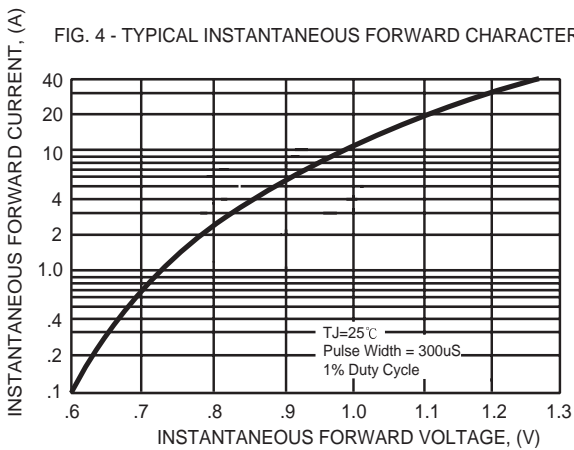

# RATING AND CHARACTERISTIC CURVES ( HER801 THRU HER805 )

FIG. 1 - TYPICAL FORWARD CURRENT DERATING CURVE

FIG. 2 - TYPICAL REVERSE CHARACTERISTICS

FIG. 3 - MAXIMUM NON-REPETITIVE FORWARD SURGE CURRENT

FIG. 4 - TYPICAL INSTANTANEOUS FORWARD CHARACTERISTICS

FIG. 5 - TYPICAL JUNCTION CAPACITANCE