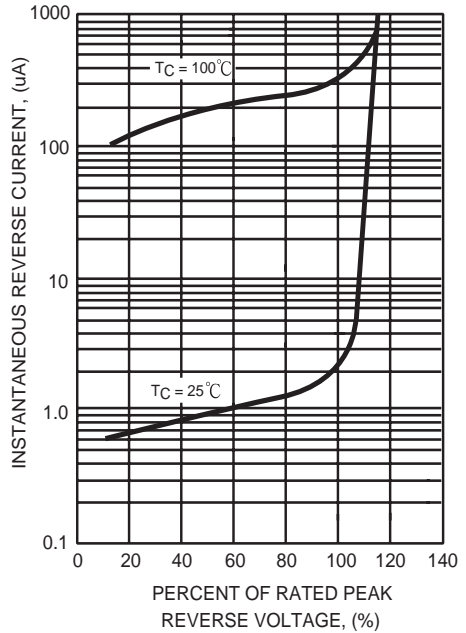

# RATING AND CHARACTERISTIC CURVES ( HER801 THRU HER805 )

FIG. 1 - TYPICAL FORWARD CURRENT DERATING CURVE

FIG. 2 - TYPICAL REVERSE CHARACTERISTICS

FIG. 3 - MAXIMUM NON-REPETITIVE FORWARD SURGE CURRENT

FIG. 4 - TYPICAL INSTANTANEOUS FORWARD CHARACTERISTICS

FIG. 5 - TYPICAL JUNCTION CAPACITANCE