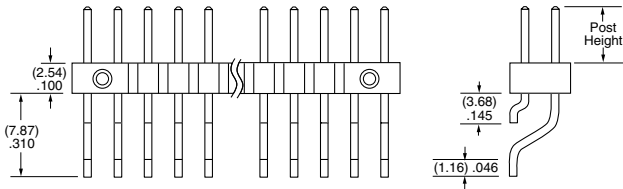

PLATING OPTION

- F**
= Gold flash on post, Matte Tin on tail
- L**
= 10 μ " (0.25 μ m) Gold on post, Matte Tin on tail
- S**
= 30 μ " (0.76 μ m) Gold on post, Matte Tin on tail
- T**
= Matte Tin

ROW OPTION

- SV**
= Single Row Vertical Pin
- DV**
= Double Row Vertical Pin
- SH**
= Single Row Horizontal Pin
- DH**
= Double Row Horizontal Pin (Style -01, -02 or -03 only)
- TM**
= Triple Row Vertical Mixed Technology (Style -01 only) (02 thru 30 positions only)
- MT**
= Mixed Technology Pin (Style -01, -02 or -03 only)

OTHER OPTIONS

- "XXX"**
= Polarized Position
- A**
= Alignment Pin
metal or plastic at Samtec discretion (Not available with -TM or -MT) (02 positions minimum) (Not available with -LC)
- LC**
= Locking Clip
(Not available with -TM) (3 positions minimum) (Not available with -A) (Manual placement required)
- K**
= (6.50 mm) .256" DIA Polyimide Film Pick & Place Pad
(-SH: 4 positions minimum without -TR; 2 & 3 positions available with -TR) (-DH: 4 positions minimum without -TR)
- P**
= Plastic Pick & Place Pad
(-DV: 4 positions minimum without -TR; 2 & 3 positions available with -TR) (-SH: 4 positions minimum without -TR; 2 & 3 positions available with -TR) (-DH: 5 positions minimum without -TR) (-SV: 4 positions minimum without -TR; 2 & 3 positions available with -TR)
- TR**
= Tape & Reel
-SV: 02-22 positions, -DV: 02-28 positions, -SH: 02-30 positions, -DH: 02-29 positions (Not available with -MT or -TM)
- FR**
= Full Reel Tape & Reel
(must order maximum quantity per reel; contact Samtec for quantity breaks)
-SV: 02-22 positions, -DV: 02-28 positions, -SH: 02-30 positions, -DH: 02-29 positions (Not available with -MT or -TM)