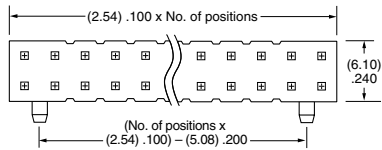

PLATING OPTION

- F**
= Gold flash on post, Matte Tin on tail
- L**
= 10 μ " (0.25 μ m) Gold on post, Matte Tin on tail
- S**
= 30 μ " (0.76 μ m) Gold on post, Matte Tin on tail
- T**
= Matte Tin

ROW OPTION

- SV**
= Single Row Vertical Pin
- DV**
= Double Row Vertical Pin
- SH**
= Single Row Horizontal Pin
- DH**
= Double Row Horizontal Pin (Style -01, -02 or -03 only)
- TM**
= Triple Row Vertical Mixed Technology (Style -01 only) (02 thru 30 positions only)
- MT**
= Mixed Technology Pin (Style -01, -02 or -03 only)

OTHER OPTIONS

- "XXX"**
= Polarized Position
- A**
= Alignment Pin
metal or plastic at Samtec discretion (Not available with -TM or -MT) (02 positions minimum) (Not available with -LC)
- LC**
= Locking Clip
(Not available with -TM) (3 positions minimum) (Not available with -A) (Manual placement required)
- K**
= (6.50 mm) .256" DIA Polyimide Film Pick & Place Pad
(-SH: 4 positions minimum without -TR; 2 & 3 positions available with -TR) (-DH: 4 positions minimum without -TR)
- P**
= Plastic Pick & Place Pad
(-DV: 4 positions minimum without -TR; 2 & 3 positions available with -TR) (-SH: 4 positions minimum without -TR; 2 & 3 positions available with -TR) (-DH: 5 positions minimum without -TR) (-SV: 4 positions minimum without -TR; 2 & 3 positions available with -TR)
- TR**
= Tape & Reel
-SV: 02-22 positions, -DV: 02-28 positions, -SH: 02-30 positions, -DH: 02-29 positions (Not available with -MT or -TM)
- FR**
= Full Reel Tape & Reel
(must order maximum quantity per reel; contact Samtec for quantity breaks)
-SV: 02-22 positions, -DV: 02-28 positions, -SH: 02-30 positions, -DH: 02-29 positions (Not available with -MT or -TM)