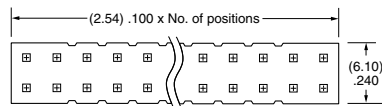

-MT Row Option