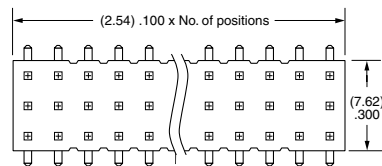

-TM Row Option