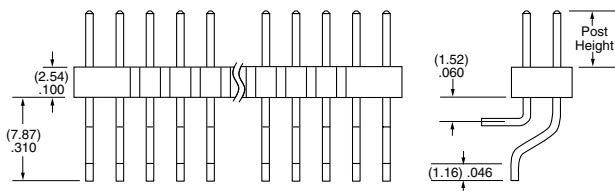

-MT Row Option